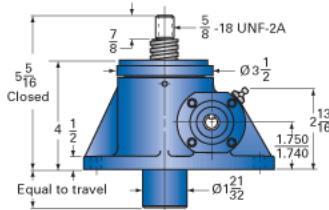

ActionJac 2RAB-MSJ-U 6:1

Call 800-321-7800 or visit us online at www.nookindustries.com to configure and order your ActionJac 2RAB-MSJ-U 6:1 today!