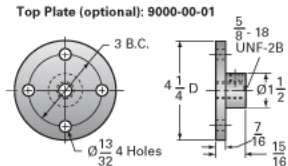

### ActionJac 2RAB-MSJ-U 6:1

Call 800-321-7800 or visit us online at [www.nookindustries.com](http://www.nookindustries.com) to configure and order your ActionJac 2RAB-MSJ-U 6:1 today!

Top Plate (optional): 9000-00-01

#### Details

Capacity [Ton]	2
Gear Ratio	6:1
Turns of Worm per Inch Travel	24
Torque to Raise 1 lb. [in-lb]	0.0250
Lifting Screw Diameter [in]	1.00
Screw Lead [in]	0.250
Root Diameter [in]	0.698
Tare Drag Torque [in-lb]	4

#### Performance Specifications

Maximum Allowable Input [hp]	2.00
Maximum Input Torque [in-lb]	100
Maximum Worm Speed at Rated Load [rpm]	1260
Maximum Load at 1750 RPM [lb]	2881
Starting Torque	2 x Running Torque