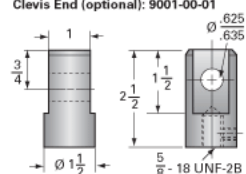

Clevis End (optional): 9001-00-01

#### Details

Capacity [Ton]	2
Gear Ratio	6:1
Turns of Worm per Inch Travel	24
Torque to Raise 1 lb. [in-lb]	0.0250
Lifting Screw Diameter [in]	1.00
Screw Lead [in]	0.250
Root Diameter [in]	0.698
Tare Drag Torque [in-lb]	4