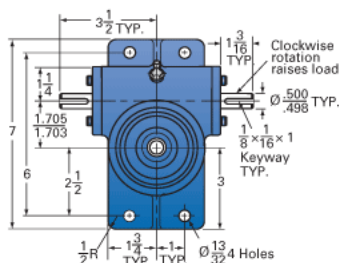

ActionJac 2RAB-MSJ-U 6:1

Call 800-321-7800 or visit us online at www.nookindustries.com to configure and order your ActionJac 2RAB-MSJ-U 6:1 today!