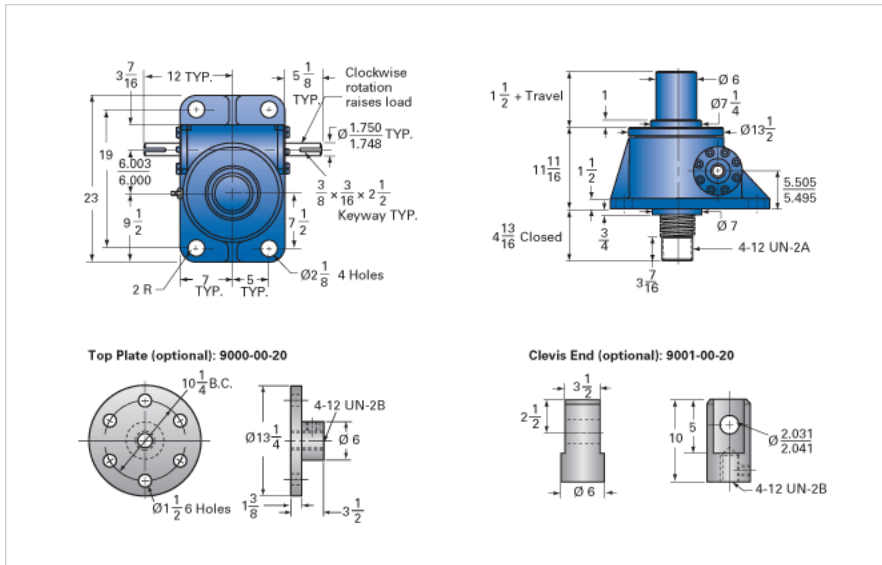

### Details

Capacity [Ton]	75
Gear Ratio	32:1
Turns of Worm per Inch Travel	48
Torque to Raise 1 lb. [in-lb]	0.0252
Lifting Screw Diameter [in]	5.00
Screw Lead [in]	0.667
Root Diameter [in]	4.286
Tare Drag Torque [in-lb]	155

### Performance Specifications

Maximum Allowable Input [hp]	9.00
Maximum Input Torque [in-lb]	3780
Maximum Worm Speed at Rated Load [rpm]	150
Maximum Load at 1750 RPM [lb]	12862
Starting Torque	2 x Running Torque

### Weight

Base 0 Travel [lb]	310
Per Inch of Travel [lb]	6.50
Grease [lb]	9.0