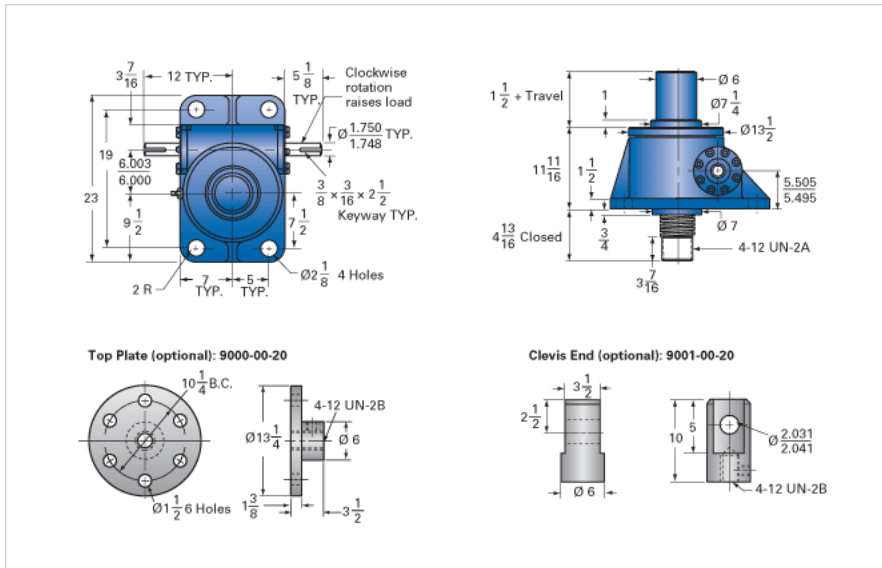

ActionJac 75-MSJ-I 32:1

Call 800-321-7800 or visit us online at www.nookindustries.com to configure and order your ActionJac 75-MSJ-I 32:1 today!

Details

Capacity [Ton]	75
Gear Ratio	32:1
Turns of Worm per Inch Travel	48
Torque to Raise 1 lb. [in-lb]	0.0252
Lifting Screw Diameter [in]	5.00
Screw Lead [in]	0.667
Root Diameter [in]	4.286
Tare Drag Torque [in-lb]	155

Performance Specifications

Maximum Allowable Input [hp]	9.00
Maximum Input Torque [in-lb]	3780
Maximum Worm Speed at Rated Load [rpm]	150
Maximum Load at 1750 RPM [lb]	12862
Starting Torque	2 x Running Torque

Weight

Base 0 Travel [lb]	310
Per Inch of Travel [lb]	6.50
Grease [lb]	9.0