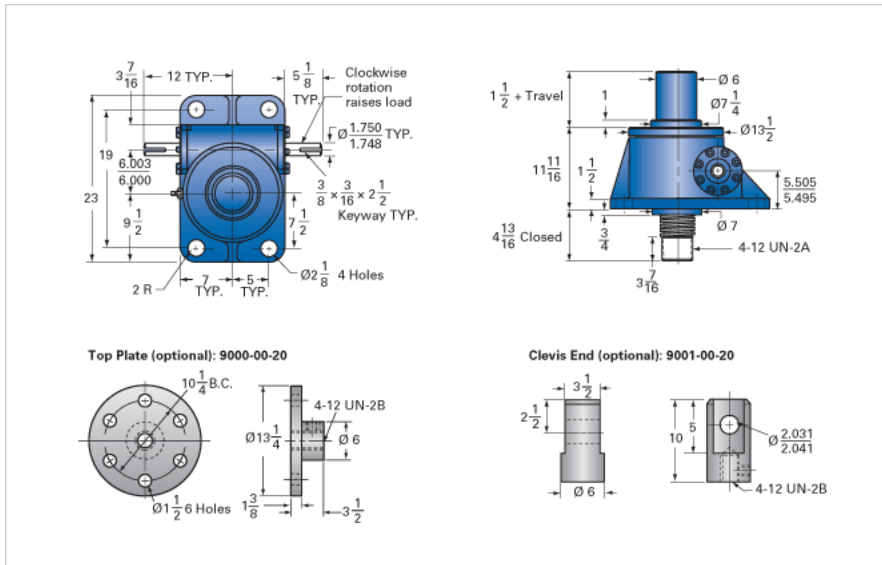

ActionJac 75-MSJ-I 32:1

Call 800-321-7800 or visit us online at www.nookindustries.com to configure and order your ActionJac 75-MSJ-I 32:1 today!

Details

Capacity [Ton]	75
Gear Ratio	32:1
Turns of Worm per Inch Travel	48
Torque to Raise 1 lb. [in-lb]	0.0252
Lifting Screw Diameter [in]	5.00
Screw Lead [in]	0.667
Root Diameter [in]	4.286
Tare Drag Torque [in-lb]	155

Performance Specifications

Maximum Allowable Input [hp]	9.00
Maximum Input Torque [in-lb]	3780
Maximum Worm Speed at Rated Load [rpm]	150
Maximum Load at 1750 RPM [lb]	12862
Starting Torque	2 x Running Torque

Weight

Base 0 Travel [lb]	310
Per Inch of Travel [lb]	6.50
Grease [lb]	9.0