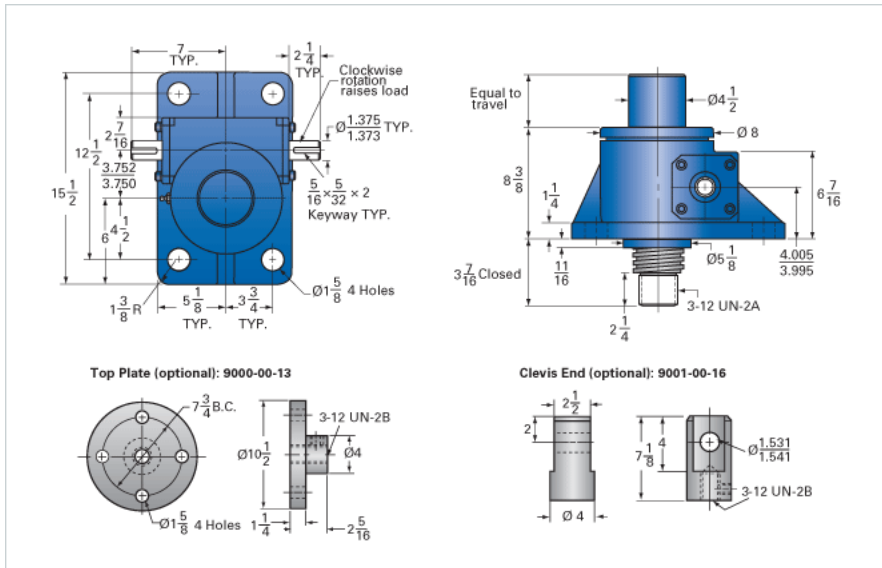

ActionJac 35-MSJ-I 32:1

Call 800-321-7800 or visit us online at www.nookindustries.com to configure and order your ActionJac 35-MSJ-I 32:1 today!

Details

Capacity [Ton]	35
Gear Ratio	32:1
Turns of Worm per Inch Travel	48
Torque to Raise 1 lb. [in-lb]	0.0257
Lifting Screw Diameter [in]	3.75
Screw Lead [in]	0.667
Root Diameter [in]	3.009
Tare Drag Torque [in-lb]	50

Performance Specifications

Maximum Allowable Input [hp]	3.50
Maximum Input Torque [in-lb]	1800
Maximum Worm Speed at Rated Load [rpm]	122
Maximum Load at 1750 RPM [lb]	4904
Starting Torque	2 x Running Torque

Weight

Base 0 Travel [lb]	145
Per Inch of Travel [lb]	3.40
Grease [lb]	3.5