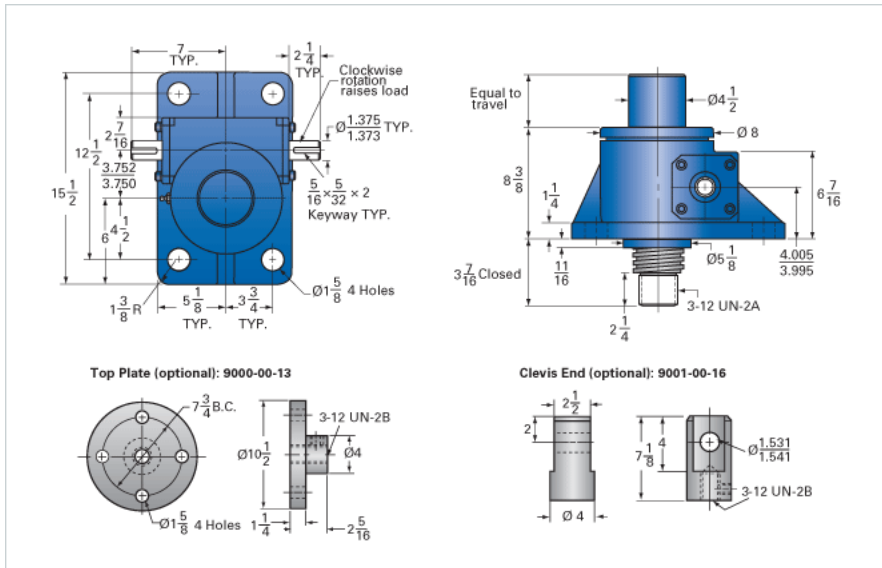

### Details

Capacity [Ton]	35
Gear Ratio	32:1
Turns of Worm per Inch Travel	48
Torque to Raise 1 lb. [in-lb]	0.0257
Lifting Screw Diameter [in]	3.75
Screw Lead [in]	0.667
Root Diameter [in]	3.009
Tare Drag Torque [in-lb]	50

### Performance Specifications

Maximum Allowable Input [hp]	3.50
Maximum Input Torque [in-lb]	1800
Maximum Worm Speed at Rated Load [rpm]	122
Maximum Load at 1750 RPM [lb]	4904
Starting Torque	2 x Running Torque