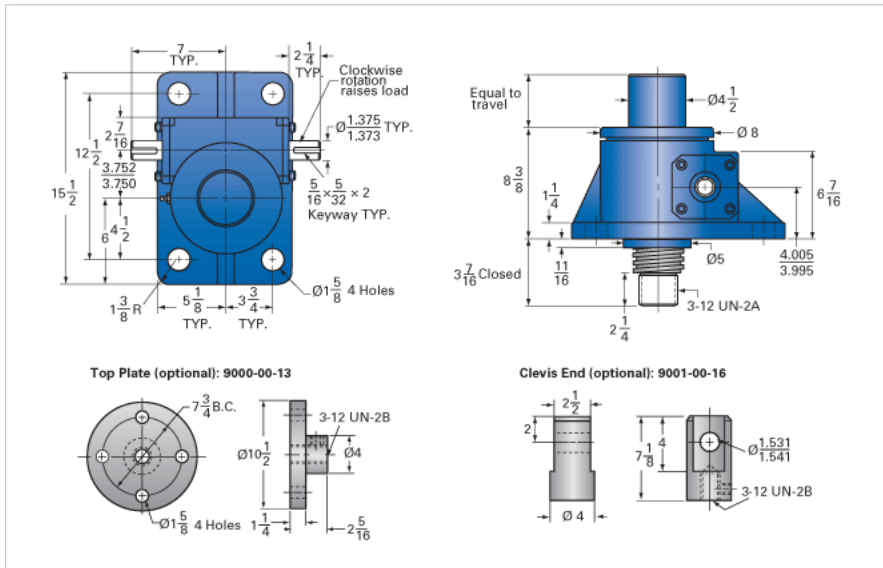

### Details

Capacity [Ton]	35
Gear Ratio	32:1
Turns of Worm per Inch Travel	48
Torque to Raise 1 lb. [in-lb]	0.0257
Lifting Screw Diameter [in]	3.75
Screw Lead [in]	0.667
Root Diameter [in]	3.009
Tare Drag Torque [in-lb]	50

### Performance Specifications

Maximum Allowable Input [hp]	3.50
Maximum Input Torque [in-lb]	1800
Maximum Worm Speed at Rated Load [rpm]	122
Maximum Load at 1750 RPM [lb]	4904
Starting Torque	2 x Running Torque