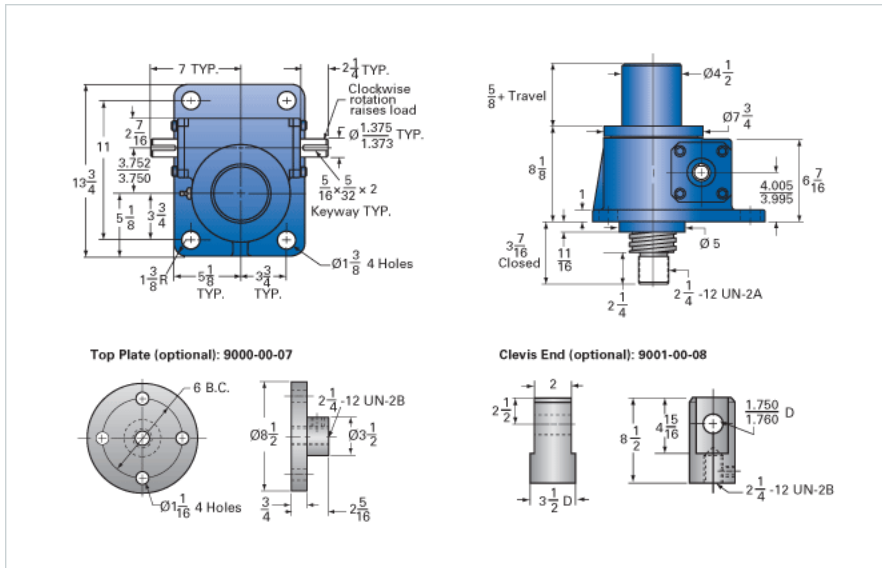

ActionJac 30-MSJ-I 32:1

Call 800-321-7800 or visit us online at www.nookindustries.com to configure and order your ActionJac 30-MSJ-I 32:1 today!

Details

Capacity [Ton]	30
Gear Ratio	32:1
Turns of Worm per Inch Travel	48
Torque to Raise 1 lb. [in-lb]	0.0235
Lifting Screw Diameter [in]	3.38
Screw Lead [in]	0.667
Root Diameter [in]	2.652
Tare Drag Torque [in-lb]	50

Performance Specifications

Maximum Allowable Input [hp]	3.50
Maximum Input Torque [in-lb]	1411
Maximum Worm Speed at Rated Load [rpm]	156
Maximum Load at 1750 RPM [lb]	5364
Starting Torque	2 x Running Torque