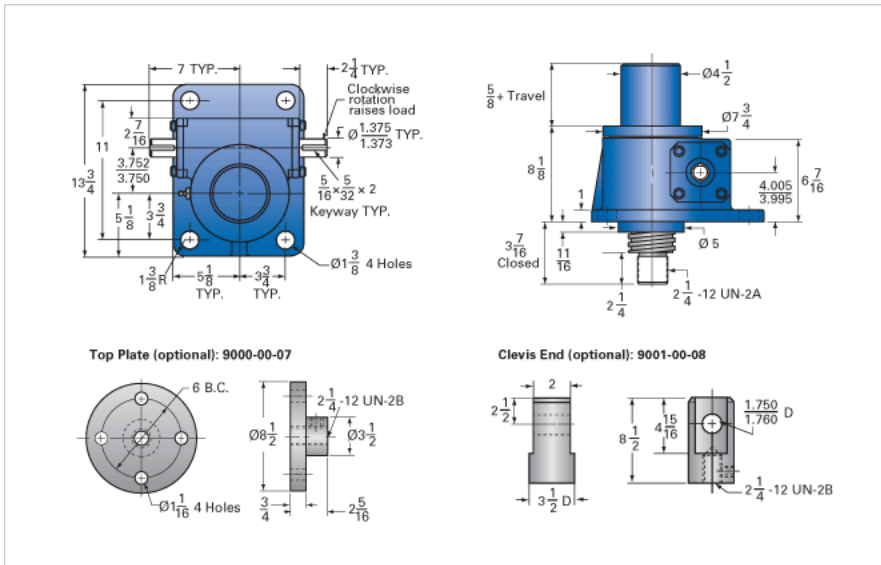

ActionJac 30-MSJ-I 32:1

Call 800-321-7800 or visit us online at www.nookindustries.com to configure and order your ActionJac 30-MSJ-I 32:1 today!

Details

Capacity [Ton]	30
Gear Ratio	32:1
Turns of Worm per Inch Travel	48
Torque to Raise 1 lb. [in-lb]	0.0235
Lifting Screw Diameter [in]	3.38
Screw Lead [in]	0.667
Root Diameter [in]	2.652
Tare Drag Torque [in-lb]	50

Performance Specifications

Maximum Allowable Input [hp]	3.50
Maximum Input Torque [in-lb]	1411
Maximum Worm Speed at Rated Load [rpm]	156
Maximum Load at 1750 RPM [lb]	5364
Starting Torque	2 x Running Torque

Weight

Base 0 Travel [lb]	145
Per Inch of Travel [lb]	2.90
Grease [lb]	1.5