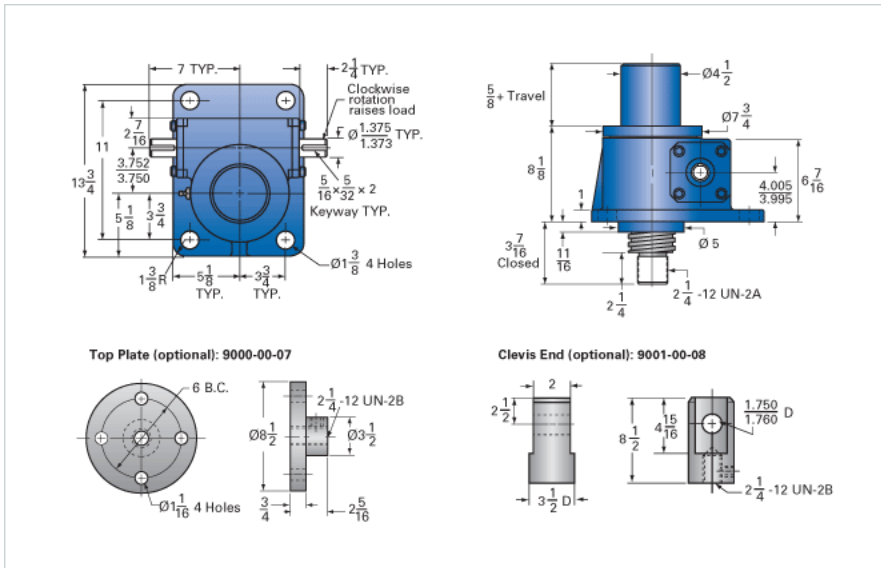

ActionJac 30-MSJ-I 32:1

Call 800-321-7800 or visit us online at www.nookindustries.com to configure and order your ActionJac 30-MSJ-I 32:1 today!

Details

Capacity [Ton]	30
Gear Ratio	32:1
Turns of Worm per Inch Travel	48
Torque to Raise 1 lb. [in-lb]	0.0235
Lifting Screw Diameter [in]	3.38
Screw Lead [in]	0.667
Root Diameter [in]	2.652
Tare Drag Torque [in-lb]	50

Performance Specifications

Maximum Allowable Input [hp]	3.50
Maximum Input Torque [in-lb]	1411
Maximum Worm Speed at Rated Load [rpm]	156
Maximum Load at 1750 RPM [lb]	5364
Starting Torque	2 x Running Torque

Weight

Base 0 Travel [lb]	145
Per Inch of Travel [lb]	2.90
Grease [lb]	1.5