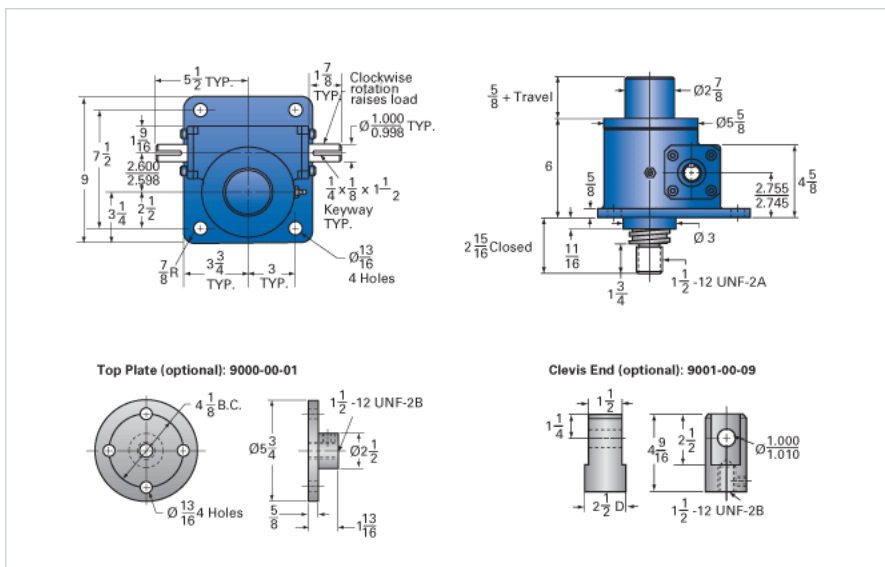

ActionJac 15-MSJ-I 24:1

Call 800-321-7800 or visit us online at www.nookindustries.com to configure and order your ActionJac 15-MSJ-I 24:1 today!

Details

Capacity [Ton]	15
Gear Ratio	24:1
Turns of Worm per Inch Travel	48
Torque to Raise 1 lb. [in-lb]	0.0218
Lifting Screw Diameter [in]	2.25
Screw Lead [in]	0.500
Root Diameter [in]	1.684
Tare Drag Torque [in-lb]	20

Performance Specifications

Maximum Allowable Input [hp]	1.50
Maximum Input Torque [in-lb]	654
Maximum Worm Speed at Rated Load [rpm]	144
Maximum Load at 1750 RPM [lb]	2478
Starting Torque	2 x Running Torque

Weight

Base 0 Travel [lb]	55
Per Inch of Travel [lb]	1.40
Grease [lb]	1.5