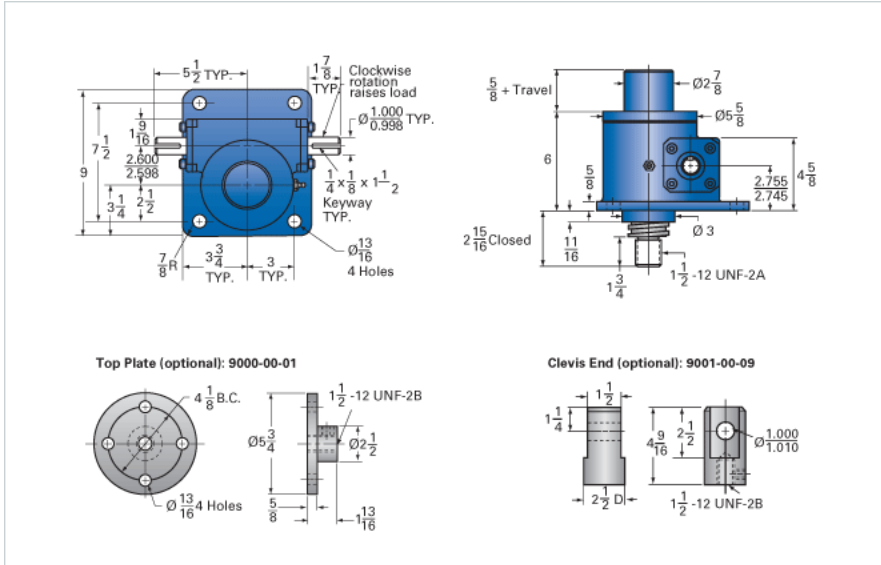

ActionJac 15-MSJ-I 24:1

Call 800-321-7800 or visit us online at www.nookindustries.com to configure and order your ActionJac 15-MSJ-I 24:1 today!

Details

Capacity [Ton]	15
Gear Ratio	24:1
Turns of Worm per Inch Travel	48
Torque to Raise 1 lb. [in-lb]	0.0218
Lifting Screw Diameter [in]	2.25
Screw Lead [in]	0.500
Root Diameter [in]	1.684
Tare Drag Torque [in-lb]	20

Performance Specifications

Maximum Allowable Input [hp]	1.50
Maximum Input Torque [in-lb]	654
Maximum Worm Speed at Rated Load [rpm]	144
Maximum Load at 1750 RPM [lb]	2478
Starting Torque	2 x Running Torque

Weight

Base 0 Travel [lb]	55
Per Inch of Travel [lb]	1.40
Grease [lb]	1.5