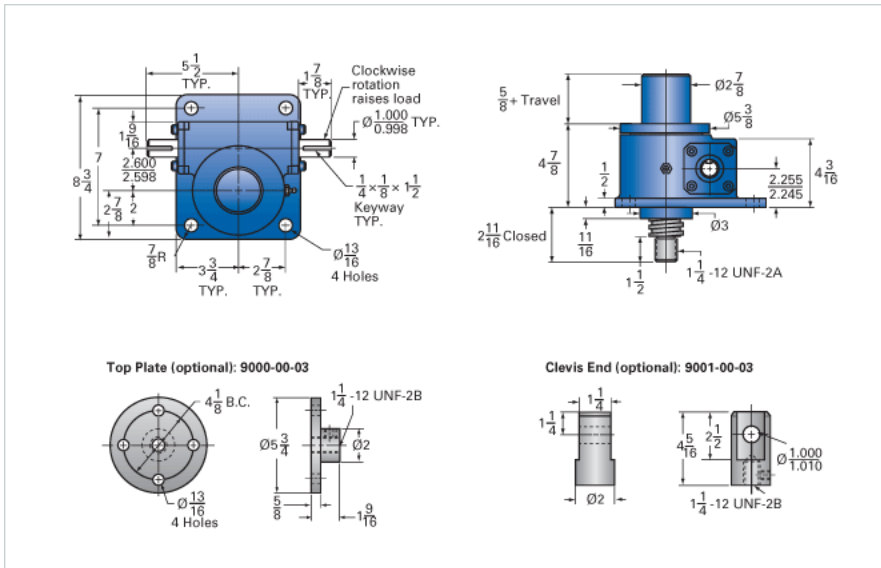

### Details

Capacity [Ton]	10
Gear Ratio	24:1
Turns of Worm per Inch Travel	48
Torque to Raise 1 lb. [in-lb]	0.0192
Lifting Screw Diameter [in]	2.00
Screw Lead [in]	0.500
Root Diameter [in]	1.410
Tare Drag Torque [in-lb]	20

### Performance Specifications

Maximum Allowable Input [hp]	1.50
Maximum Input Torque [in-lb]	384
Maximum Worm Speed at Rated Load [rpm]	246
Maximum Load at 1750 RPM [lb]	2813
Starting Torque	2 x Running Torque

### Weight

Base 0 Travel [lb]	45
Per Inch of Travel [lb]	1.20
Grease [lb]	1.5