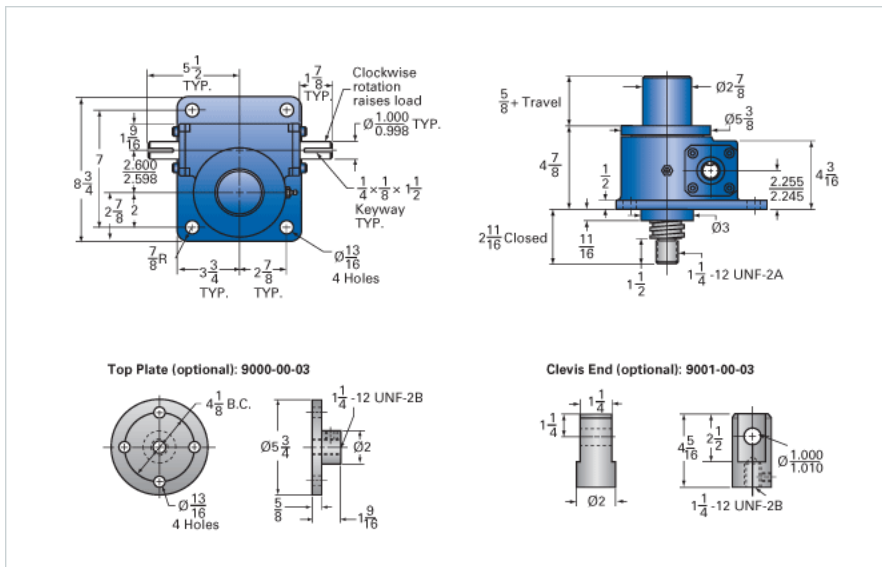

ActionJac 10-MSJ-I 24:1

Call 800-321-7800 or visit us online at www.nookindustries.com to configure and order your ActionJac 10-MSJ-I 24:1 today!

Details

Capacity [Ton]	10
Gear Ratio	24:1
Turns of Worm per Inch Travel	48
Torque to Raise 1 lb. [in-lb]	0.0192
Lifting Screw Diameter [in]	2.00
Screw Lead [in]	0.500
Root Diameter [in]	1.410
Tare Drag Torque [in-lb]	20

Performance Specifications

Maximum Allowable Input [hp]	1.50
Maximum Input Torque [in-lb]	384
Maximum Worm Speed at Rated Load [rpm]	246
Maximum Load at 1750 RPM [lb]	2813
Starting Torque	2 x Running Torque

Weight

Base 0 Travel [lb]	45
Per Inch of Travel [lb]	1.20
Grease [lb]	1.5