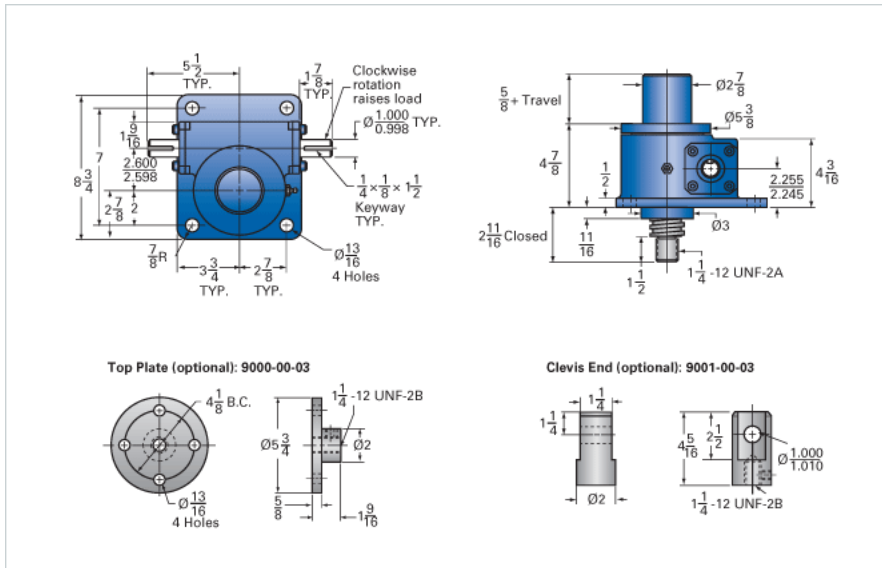

ActionJac 10-MSJ-I 24:1

Call 800-321-7800 or visit us online at www.nookindustries.com to configure and order your ActionJac 10-MSJ-I 24:1 today!

Details

Capacity [Ton]	10
Gear Ratio	24:1
Turns of Worm per Inch Travel	48
Torque to Raise 1 lb. [in-lb]	0.0192
Lifting Screw Diameter [in]	2.00
Screw Lead [in]	0.500
Root Diameter [in]	1.410
Tare Drag Torque [in-lb]	20

Performance Specifications

Maximum Allowable Input [hp]	1.50
Maximum Input Torque [in-lb]	384
Maximum Worm Speed at Rated Load [rpm]	246
Maximum Load at 1750 RPM [lb]	2813
Starting Torque	2 x Running Torque

Weight

Base 0 Travel [lb]	45
Per Inch of Travel [lb]	1.20
Grease [lb]	1.5