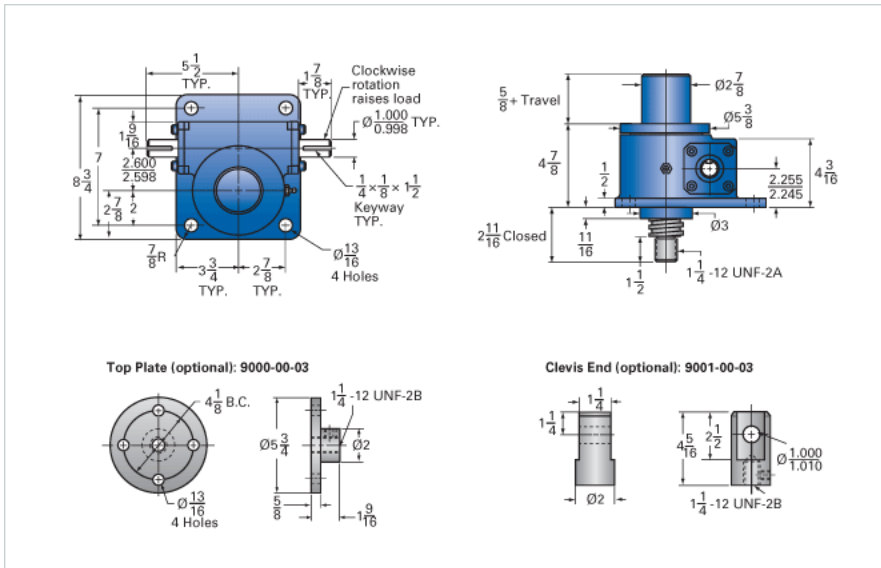

ActionJac 10-MSJ-I 24:1

Call 800-321-7800 or visit us online at www.nookindustries.com to configure and order your ActionJac 10-MSJ-I 24:1 today!

Details

Capacity [Ton]	10
Gear Ratio	24:1
Turns of Worm per Inch Travel	48
Torque to Raise 1 lb. [in-lb]	0.0192
Lifting Screw Diameter [in]	2.00
Screw Lead [in]	0.500
Root Diameter [in]	1.410
Tare Drag Torque [in-lb]	20

Performance Specifications

Maximum Allowable Input [hp]	1.50
Maximum Input Torque [in-lb]	384
Maximum Worm Speed at Rated Load [rpm]	246
Maximum Load at 1750 RPM [lb]	2813
Starting Torque	2 x Running Torque

Weight

Base 0 Travel [lb]	45
Per Inch of Travel [lb]	1.20
Grease [lb]	1.5