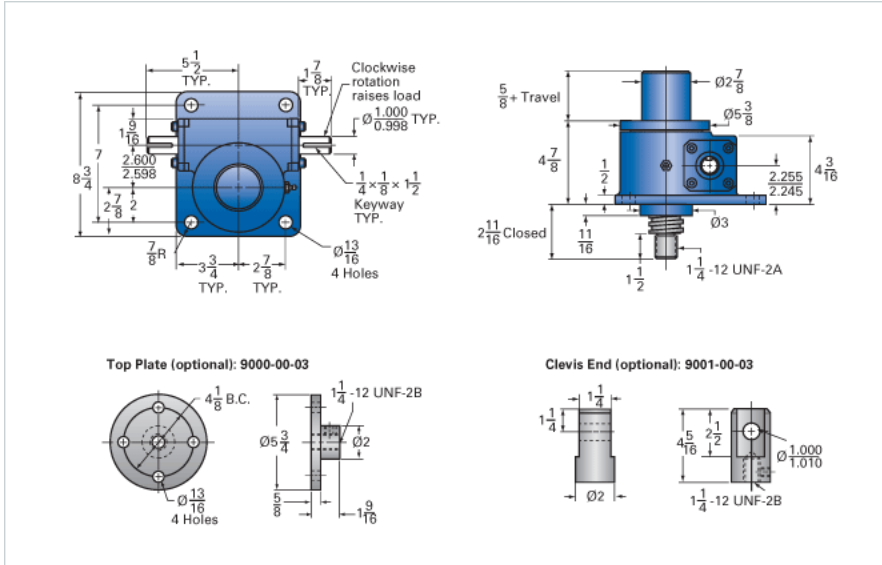

ActionJac 10-MSJ-I 24:1

Call 800-321-7800 or visit us online at www.nookindustries.com to configure and order your ActionJac 10-MSJ-I 24:1 today!

Details

Capacity [Ton]	10
Gear Ratio	24:1
Turns of Worm per Inch Travel	48
Torque to Raise 1 lb. [in-lb]	0.0192
Lifting Screw Diameter [in]	2.00
Screw Lead [in]	0.500
Root Diameter [in]	1.410
Tare Drag Torque [in-lb]	20

Performance Specifications

Maximum Allowable Input [hp]	1.50
Maximum Input Torque [in-lb]	384
Maximum Worm Speed at Rated Load [rpm]	246
Maximum Load at 1750 RPM [lb]	2813
Starting Torque	2 x Running Torque

Weight

Base 0 Travel [lb]	45
Per Inch of Travel [lb]	1.20
Grease [lb]	1.5