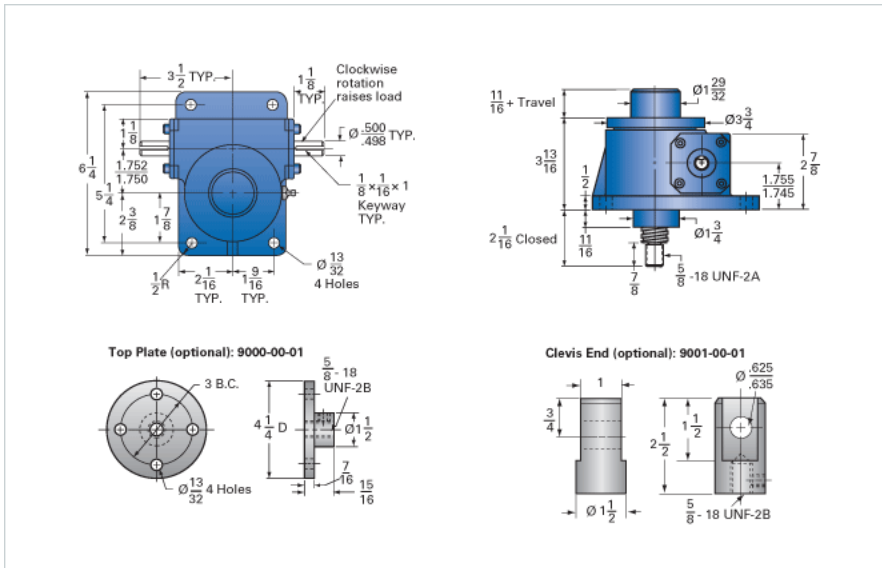

ActionJac 2.5-MSJ-I 24:1

Call 800-321-7800 or visit us online at www.nookindustries.com to configure and order your ActionJac 2.5-MSJ-I 24:1 today!

Details

Capacity [Ton]	2.5
Gear Ratio	24:1
Turns of Worm per Inch Travel	96
Torque to Raise 1 lb. [in-lb]	0.0106
Lifting Screw Diameter [in]	1.00
Screw Lead [in]	0.250
Root Diameter [in]	0.698
Tare Drag Torque [in-lb]	5

Performance Specifications

Maximum Allowable Input [hp]	0.50
Maximum Input Torque [in-lb]	53
Maximum Worm Speed at Rated Load [rpm]	594
Maximum Load at 1750 RPM [lb]	1699
Starting Torque	2 x Running Torque

Weight

Base 0 Travel [lb]	17
Per Inch of Travel [lb]	0.45
Grease [lb]	0.5