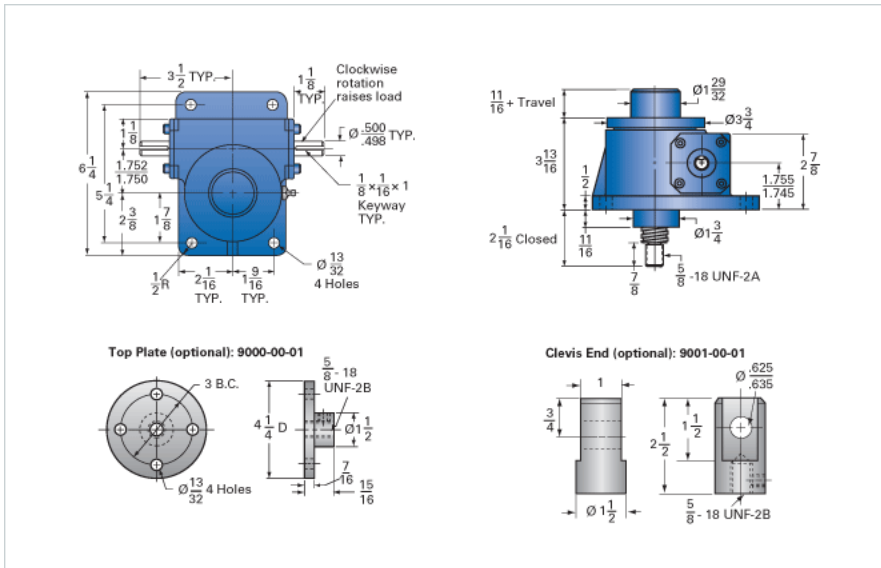

ActionJac 2.5-MSJ-I 24:1

Call 800-321-7800 or visit us online at www.nookindustries.com to configure and order your ActionJac 2.5-MSJ-I 24:1 today!

Details

Capacity [Ton]	2.5
Gear Ratio	24:1
Turns of Worm per Inch Travel	96
Torque to Raise 1 lb. [in-lb]	0.0106
Lifting Screw Diameter [in]	1.00
Screw Lead [in]	0.250
Root Diameter [in]	0.698
Tare Drag Torque [in-lb]	5

Performance Specifications

Maximum Allowable Input [hp]	0.50
Maximum Input Torque [in-lb]	53
Maximum Worm Speed at Rated Load [rpm]	594
Maximum Load at 1750 RPM [lb]	1699
Starting Torque	2 x Running Torque

Weight

Base 0 Travel [lb]	17
Per Inch of Travel [lb]	0.45
Grease [lb]	0.5