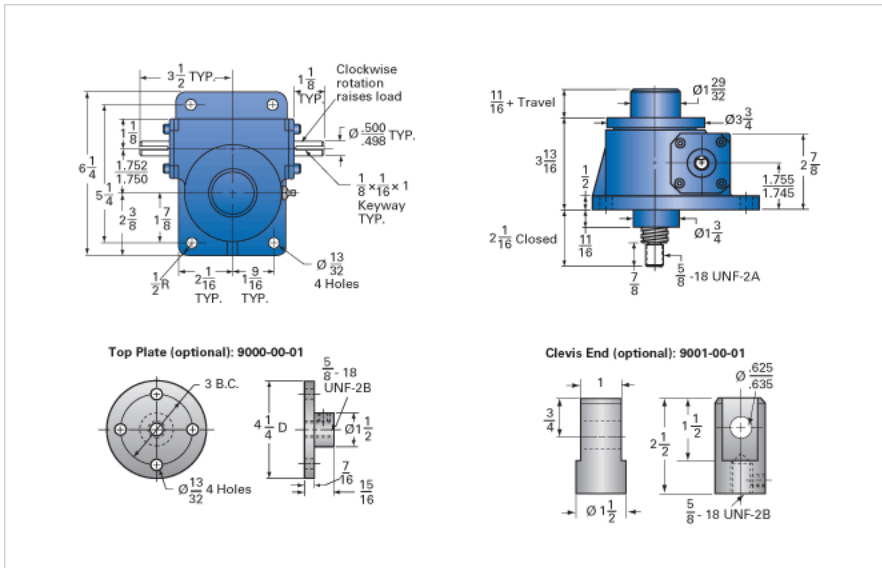

### Details

Capacity [Ton]	2.5
Gear Ratio	12:1
Turns of Worm per Inch Travel	48
Torque to Raise 1 lb. [in-lb]	0.0148
Lifting Screw Diameter [in]	1.00
Screw Lead [in]	0.250
Root Diameter [in]	0.698
Tare Drag Torque [in-lb]	5

### Performance Specifications

Maximum Allowable Input [hp]	1.50
Maximum Input Torque [in-lb]	74
Maximum Worm Speed at Rated Load [rpm]	1277
Maximum Load at 1750 RPM [lb]	3650
Starting Torque	2 x Running Torque

### Weight

Base 0 Travel [lb]	17
Per Inch of Travel [lb]	0.45
Grease [lb]	0.5