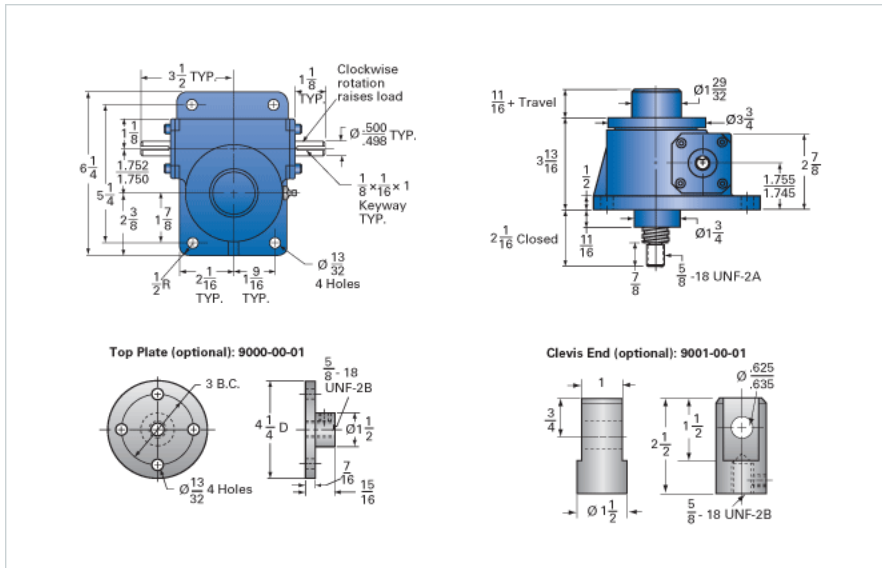

### Details

Capacity [Ton]	2.5
Gear Ratio	12:1
Turns of Worm per Inch Travel	48
Torque to Raise 1 lb. [in-lb]	0.0148
Lifting Screw Diameter [in]	1.00
Screw Lead [in]	0.250
Root Diameter [in]	0.698
Tare Drag Torque [in-lb]	5

### Performance Specifications

Maximum Allowable Input [hp]	1.50
Maximum Input Torque [in-lb]	74
Maximum Worm Speed at Rated Load [rpm]	1277
Maximum Load at 1750 RPM [lb]	3650
Starting Torque	2 x Running Torque

### Weight

Base 0 Travel [lb]	17
Per Inch of Travel [lb]	0.45
Grease [lb]	0.5