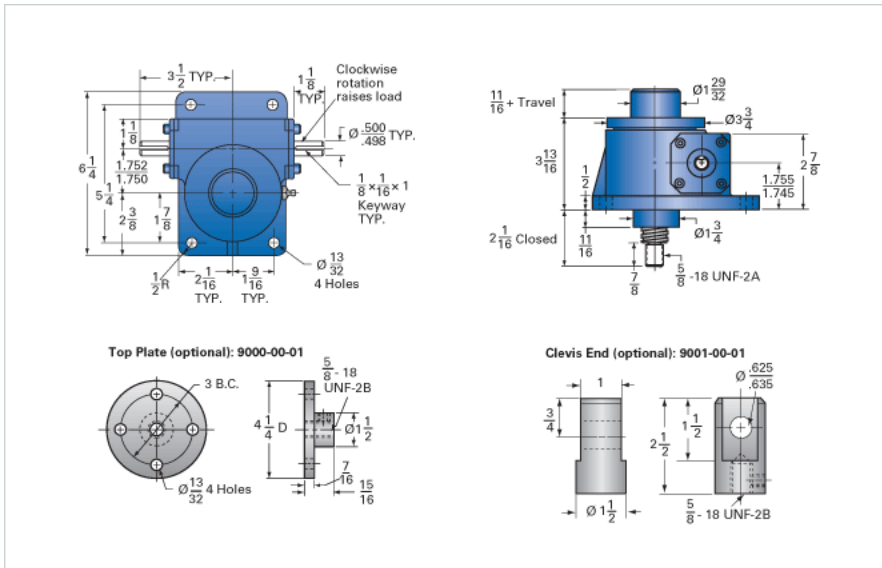

ActionJac 2.5-MSJ-I 12:1

Call 800-321-7800 or visit us online at www.nookindustries.com to configure and order your ActionJac 2.5-MSJ-I 12:1 today!

Details

Capacity [Ton]	2.5
Gear Ratio	12:1
Turns of Worm per Inch Travel	48
Torque to Raise 1 lb. [in-lb]	0.0148
Lifting Screw Diameter [in]	1.00
Screw Lead [in]	0.250
Root Diameter [in]	0.698
Tare Drag Torque [in-lb]	5

Performance Specifications

Maximum Allowable Input [hp]	1.50
Maximum Input Torque [in-lb]	74
Maximum Worm Speed at Rated Load [rpm]	1277
Maximum Load at 1750 RPM [lb]	3650
Starting Torque	2 x Running Torque

Weight

Base 0 Travel [lb]	17
Per Inch of Travel [lb]	0.45
Grease [lb]	0.5