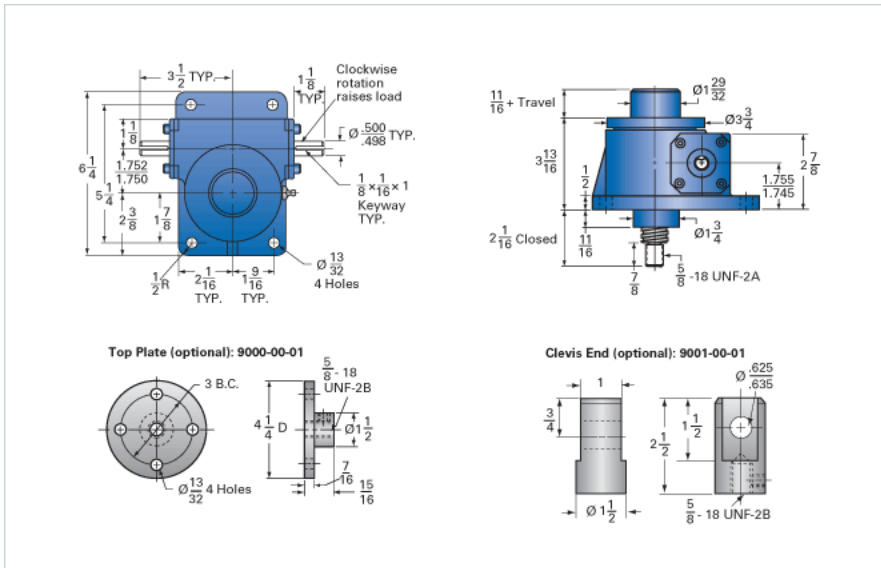

### Details

Capacity [Ton]	2.5
Gear Ratio	6:1
Turns of Worm per Inch Travel	24
Torque to Raise 1 lb. [in-lb]	0.0252
Lifting Screw Diameter [in]	1.00
Screw Lead [in]	0.250
Root Diameter [in]	0.698
Tare Drag Torque [in-lb]	5

### Performance Specifications

Maximum Allowable Input [hp]	2.00
Maximum Input Torque [in-lb]	126
Maximum Worm Speed at Rated Load [rpm]	1000
Maximum Load at 1750 RPM [lb]	2858
Starting Torque	2 x Running Torque

### Weight

Base 0 Travel [lb]	17
Per Inch of Travel [lb]	0.45
Grease [lb]	0.5