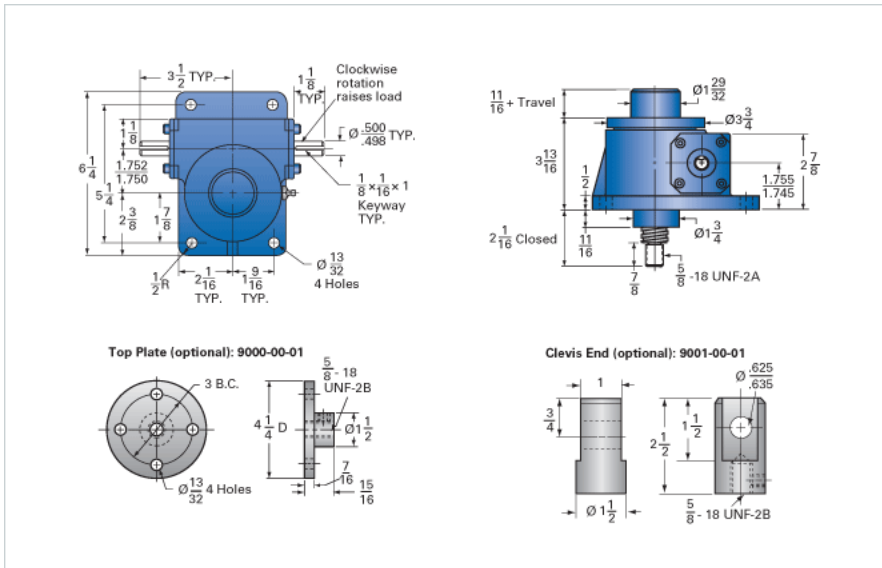

ActionJac 2.5-MSJ-I 6:1

Call 800-321-7800 or visit us online at www.nookindustries.com to configure and order your ActionJac 2.5-MSJ-I 6:1 today!

Details

Capacity [Ton]	2.5
Gear Ratio	6:1
Turns of Worm per Inch Travel	24
Torque to Raise 1 lb. [in-lb]	0.0252
Lifting Screw Diameter [in]	1.00
Screw Lead [in]	0.250
Root Diameter [in]	0.698
Tare Drag Torque [in-lb]	5

Performance Specifications

Maximum Allowable Input [hp]	2.00
Maximum Input Torque [in-lb]	126
Maximum Worm Speed at Rated Load [rpm]	1000
Maximum Load at 1750 RPM [lb]	2858
Starting Torque	2 x Running Torque

Weight

Base 0 Travel [lb]	17
Per Inch of Travel [lb]	0.45
Grease [lb]	0.5