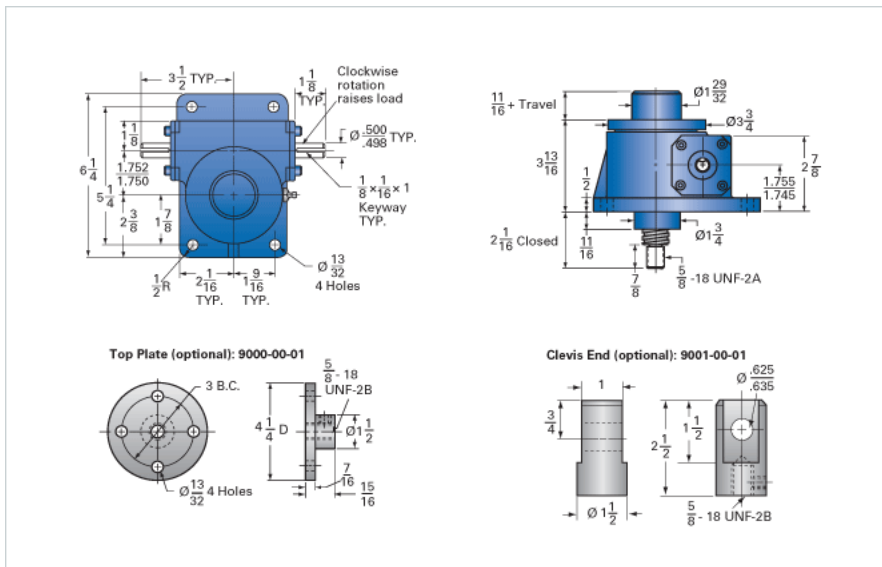

ActionJac 2.5-MSJ-I 6:1

Call 800-321-7800 or visit us online at www.nookindustries.com to configure and order your ActionJac 2.5-MSJ-I 6:1 today!

Details

Capacity [Ton]	2.5
Gear Ratio	6:1
Turns of Worm per Inch Travel	24
Torque to Raise 1 lb. [in-lb]	0.0252
Lifting Screw Diameter [in]	1.00
Screw Lead [in]	0.250
Root Diameter [in]	0.698
Tare Drag Torque [in-lb]	5

Performance Specifications

Maximum Allowable Input [hp]	2.00
Maximum Input Torque [in-lb]	126
Maximum Worm Speed at Rated Load [rpm]	1000
Maximum Load at 1750 RPM [lb]	2858
Starting Torque	2 x Running Torque

Weight

Base 0 Travel [lb]	17
Per Inch of Travel [lb]	0.45
Grease [lb]	0.5