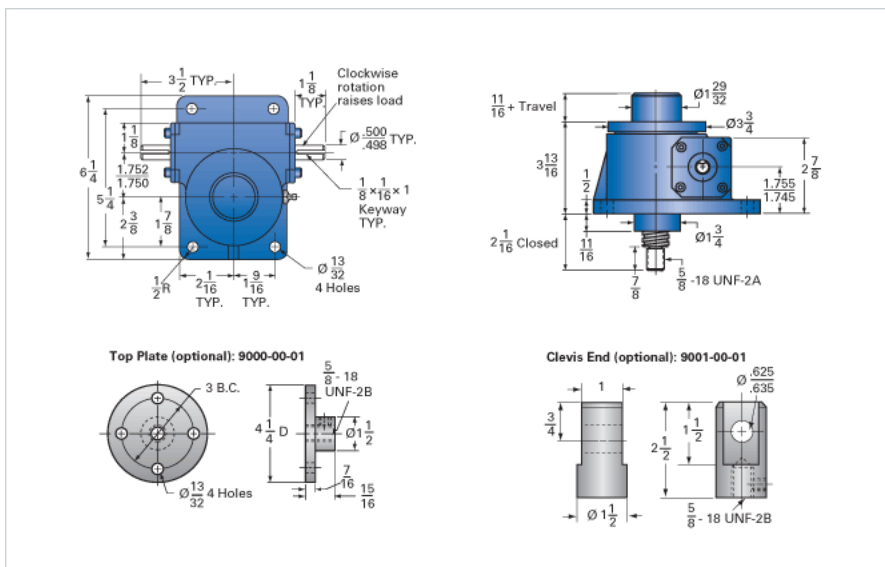

ActionJac 2.5-MSJ-I 6:1

Call 800-321-7800 or visit us online at www.nookindustries.com to configure and order your ActionJac 2.5-MSJ-I 6:1 today!

Details

Capacity [Ton]	2.5
Gear Ratio	6:1
Turns of Worm per Inch Travel	24
Torque to Raise 1 lb. [in-lb]	0.0252
Lifting Screw Diameter [in]	1.00
Screw Lead [in]	0.250
Root Diameter [in]	0.698
Tare Drag Torque [in-lb]	5

Performance Specifications

Maximum Allowable Input [hp]	2.00
Maximum Input Torque [in-lb]	126
Maximum Worm Speed at Rated Load [rpm]	1000
Maximum Load at 1750 RPM [lb]	2858
Starting Torque	2 x Running Torque

Weight

Base 0 Travel [lb]	17
Per Inch of Travel [lb]	0.45
Grease [lb]	0.5