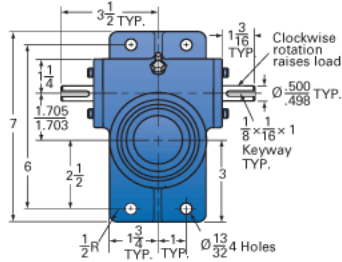

ActionJac 2R-MSJ-I 6:1

Call 800-321-7800 or visit us online at www.nookindustries.com to configure and order your ActionJac 2R-MSJ-I 6:1 today!

Top Plate (optional): 9000-00-01