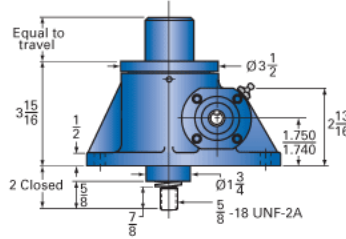

Clevis End (optional): 9001-00-01

ActionJac 2R-MSJ-I 6:1

Call 800-321-7800 or visit us online at www.nookindustries.com to configure and order your ActionJac 2R-MSJ-I 6:1 today!