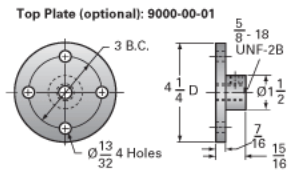

## ActionJac 2R-MSJ-I 6:1

Call 800-321-7800 or visit us online at [www.nookindustries.com](http://www.nookindustries.com) to configure and order your ActionJac 2R-MSJ-I 6:1 today!

Top Plate (optional): 9000-00-01

### Details

Capacity [Ton]	2
Gear Ratio	6:1
Turns of Worm per Inch Travel	24
Torque to Raise 1 lb. [in-lb]	0.0250
Lifting Screw Diameter [in]	1.00
Screw Lead [in]	0.250
Root Diameter [in]	0.698
Tare Drag Torque [in-lb]	4

### Performance Specifications

Maximum Allowable Input [hp]	2.00
Maximum Input Torque [in-lb]	100
Maximum Worm Speed at Rated Load [rpm]	1260
Maximum Load at 1750 RPM [lb]	2881
Starting Torque	2 x Running Torque