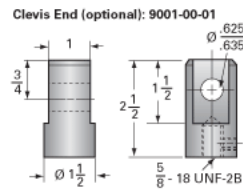

Clevis End (optional): 9001-00-01

### Details

Capacity [Ton]	2
Gear Ratio	6:1
Turns of Worm per Inch Travel	24
Torque to Raise 1 lb. [in-lb]	0.0250
Lifting Screw Diameter [in]	1.00
Screw Lead [in]	0.250
Root Diameter [in]	0.698
Tare Drag Torque [in-lb]	4

### Performance Specifications

Maximum Allowable Input [hp]	2.00
Maximum Input Torque [in-lb]	100
Maximum Worm Speed at Rated Load [rpm]	1260
Maximum Load at 1750 RPM [lb]	2881
Starting Torque	2 x Running Torque