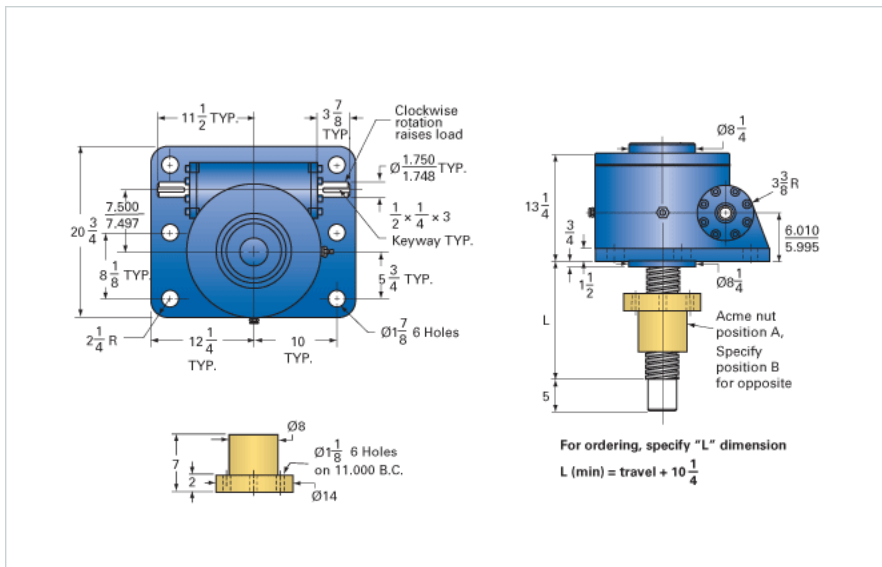

### Details

Capacity [Ton]	100
Gear Ratio	32:1
Turns of Worm per Inch Travel	48
Torque to Raise 1 lb. [in-lb]	0.0377
Lifting Screw Diameter [in]	6.00
Screw Lead [in]	0.667
Root Diameter [in]	5.254
Tare Drag Torque [in-lb]	205

### Performance Specifications

Maximum Allowable Input [hp]	12.50
Maximum Input Torque [in-lb]	7460
Maximum Worm Speed at Rated Load [rpm]	106
Maximum Load at 1750 RPM [lb]	11941
Starting Torque	2 x Running Torque