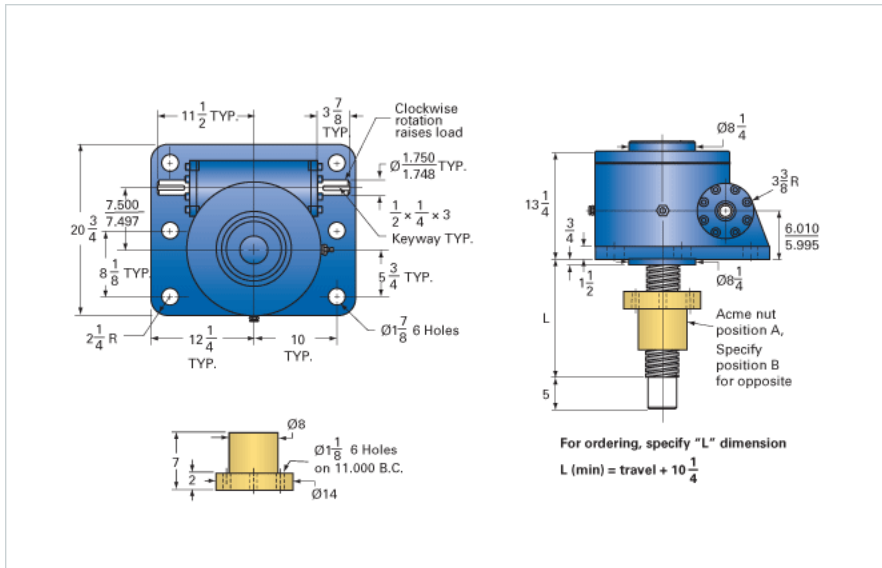

ActionJac 100-MSJ-IR 32:1

Call 800-321-7800 or visit us online at www.nookindustries.com to configure and order your ActionJac 100-MSJ-IR 32:1 today!

Details

Capacity [Ton]	100
Gear Ratio	32:1
Turns of Worm per Inch Travel	48
Torque to Raise 1 lb. [in-lb]	0.0377
Lifting Screw Diameter [in]	6.00
Screw Lead [in]	0.667
Root Diameter [in]	5.254
Tare Drag Torque [in-lb]	205

Performance Specifications

Maximum Allowable Input [hp]	12.50
Maximum Input Torque [in-lb]	7460
Maximum Worm Speed at Rated Load [rpm]	106
Maximum Load at 1750 RPM [lb]	11941
Starting Torque	2 x Running Torque

Weight

Base 0 Travel [lb]	975
Per Inch of Travel [lb]	8.50
Grease [lb]	16.0