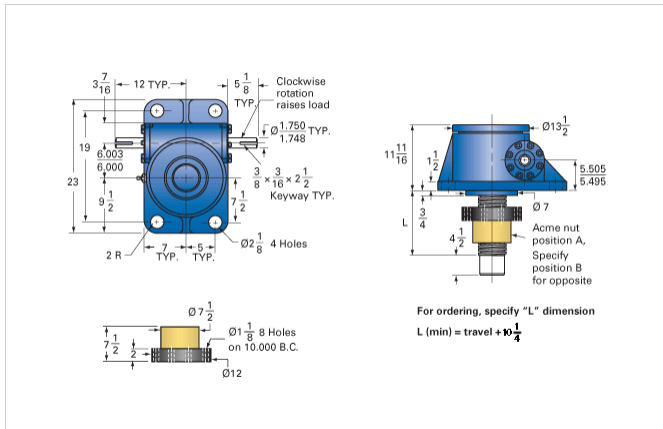

ActionJac 75-MSJ-IR 32:1

Call 800-321-7800 or visit us online at www.nookindustries.com to configure and order your ActionJac 75-MSJ-IR 32:1 today!

Details

Capacity [Ton]	75
Gear Ratio	32:1
Turns of Worm per Inch Travel	48
Torque to Raise 1 lb. [in-lb]	0.0252
Lifting Screw Diameter [in]	5.00
Screw Lead [in]	0.667
Root Diameter [in]	4.286
Tare Drag Torque [in-lb]	155

Performance Specifications

Maximum Allowable Input [hp]	9.00
Maximum Input Torque [in-lb]	3780
Maximum Worm Speed at Rated Load [rpm]	150
Maximum Load at 1750 RPM [lb]	12862
Starting Torque	2 x Running Torque

Weight

Base 0 Travel [lb]	310
Per Inch of Travel [lb]	6.50
Grease [lb]	9.0