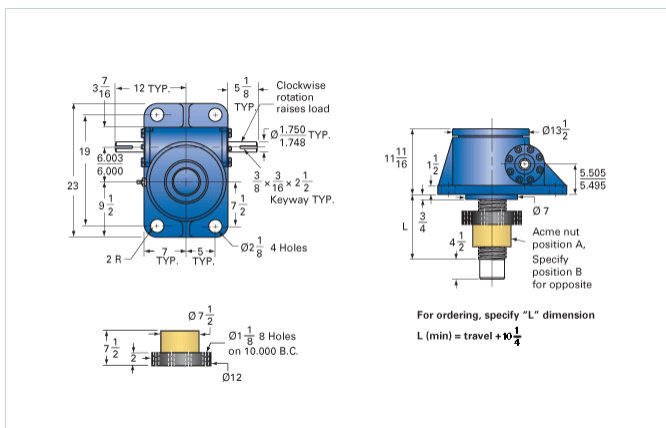

### Details

Capacity [Ton]	75
Gear Ratio	32:1
Turns of Worm per Inch Travel	48
Torque to Raise 1 lb. [in-lb]	0.0252
Lifting Screw Diameter [in]	5.00
Screw Lead [in]	0.667
Root Diameter [in]	4.286
Tare Drag Torque [in-lb]	155

### Performance Specifications

Maximum Allowable Input [hp]	9.00
Maximum Input Torque [in-lb]	3780
Maximum Worm Speed at Rated Load [rpm]	150
Maximum Load at 1750 RPM [lb]	12862
Starting Torque	2 x Running Torque

### Weight

Base 0 Travel [lb]	310
Per Inch of Travel [lb]	6.50
Grease [lb]	9.0