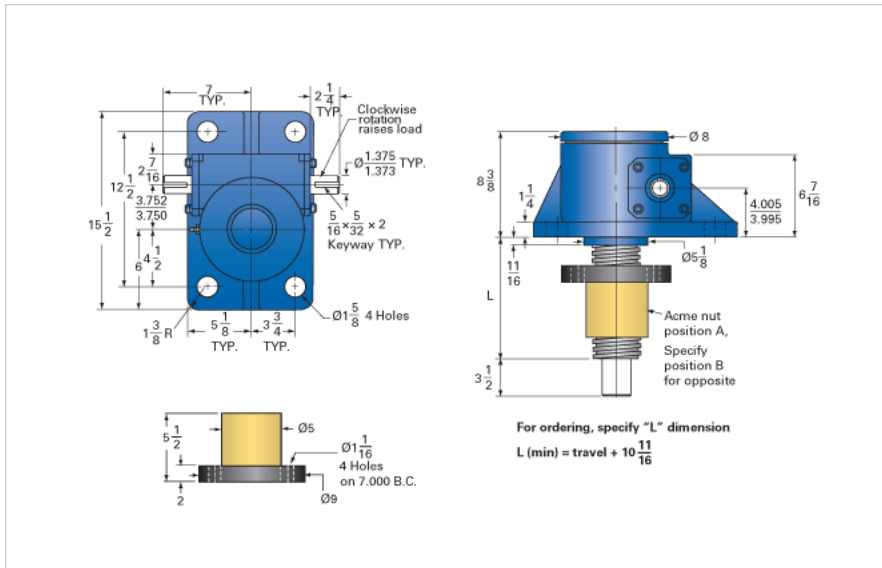

### Details

Capacity [Ton]	35
Gear Ratio	32:1
Turns of Worm per Inch Travel	48
Torque to Raise 1 lb. [in-lb]	0.0257
Lifting Screw Diameter [in]	3.75
Screw Lead [in]	0.667
Root Diameter [in]	3.009
Tare Drag Torque [in-lb]	50

### Performance Specifications

Maximum Allowable Input [hp]	3.50
Maximum Input Torque [in-lb]	1800
Maximum Worm Speed at Rated Load [rpm]	122
Maximum Load at 1750 RPM [lb]	4904
Starting Torque	2 x Running Torque

### Weight

Base 0 Travel [lb]	145
Per Inch of Travel [lb]	3.40
Grease [lb]	3.5