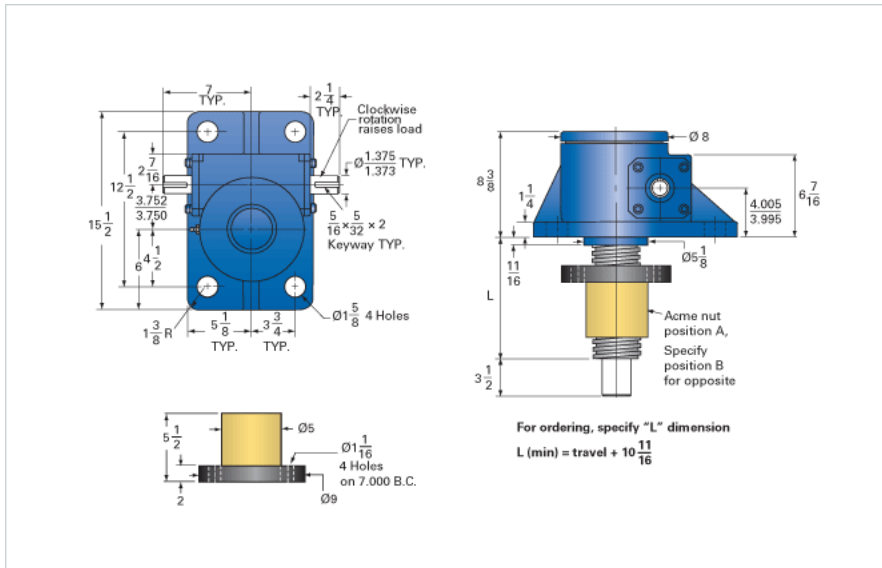

ActionJac 35-MSJ-IR 32:1

Call 800-321-7800 or visit us online at www.nookindustries.com to configure and order your ActionJac 35-MSJ-IR 32:1 today!

Details

Capacity [Ton]	35
Gear Ratio	32:1
Turns of Worm per Inch Travel	48
Torque to Raise 1 lb. [in-lb]	0.0257
Lifting Screw Diameter [in]	3.75
Screw Lead [in]	0.667
Root Diameter [in]	3.009
Tare Drag Torque [in-lb]	50

Performance Specifications

Maximum Allowable Input [hp]	3.50
Maximum Input Torque [in-lb]	1800
Maximum Worm Speed at Rated Load [rpm]	122
Maximum Load at 1750 RPM [lb]	4904
Starting Torque	2 x Running Torque

Weight

Base 0 Travel [lb]	145
Per Inch of Travel [lb]	3.40
Grease [lb]	3.5