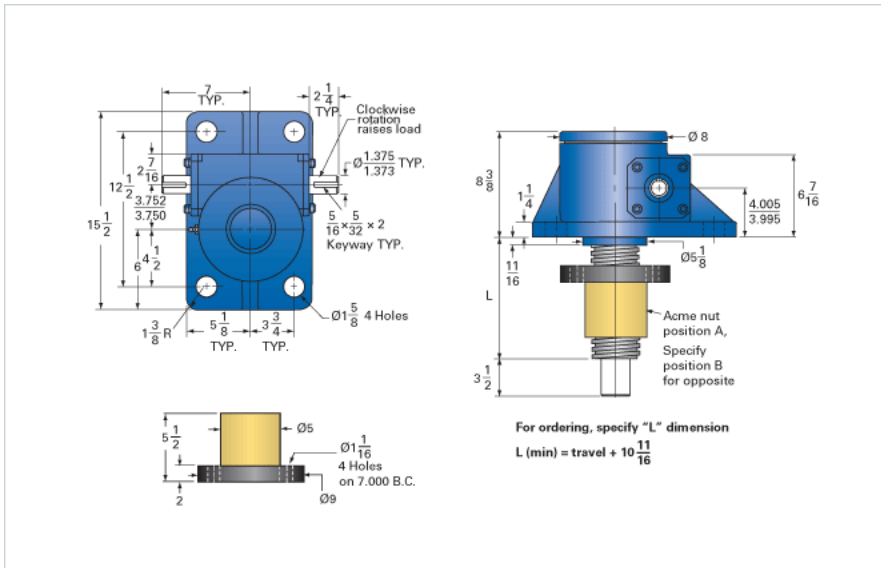

ActionJac 35-MSJ-IR 32:1

Call 800-321-7800 or visit us online at www.nookindustries.com to configure and order your ActionJac 35-MSJ-IR 32:1 today!

Details

Capacity [Ton]	35
Gear Ratio	32:1
Turns of Worm per Inch Travel	48
Torque to Raise 1 lb. [in-lb]	0.0257
Lifting Screw Diameter [in]	3.75
Screw Lead [in]	0.667
Root Diameter [in]	3.009
Tare Drag Torque [in-lb]	50

Performance Specifications

Maximum Allowable Input [hp]	3.50
Maximum Input Torque [in-lb]	1800
Maximum Worm Speed at Rated Load [rpm]	122
Maximum Load at 1750 RPM [lb]	4904
Starting Torque	2 x Running Torque

Weight

Base 0 Travel [lb]	145
Per Inch of Travel [lb]	3.40
Grease [lb]	3.5