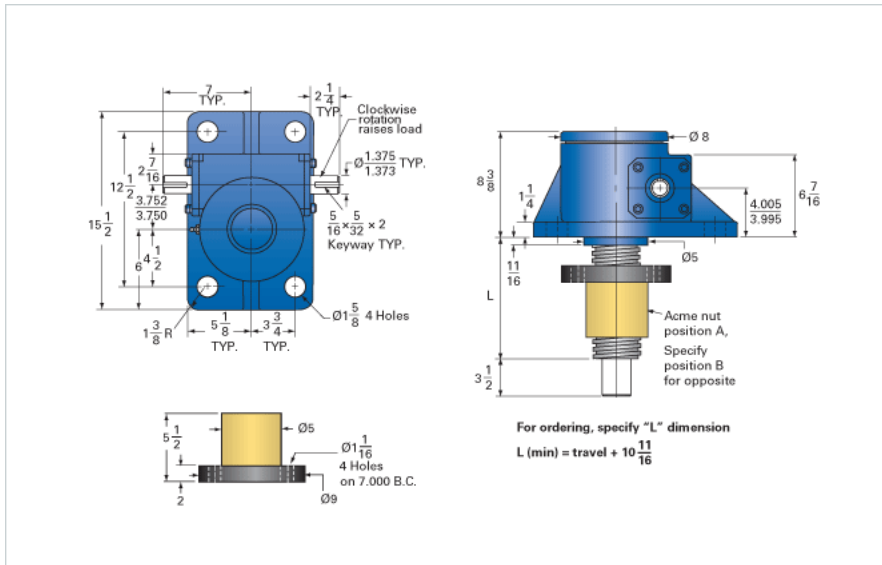

ActionJac 35-MSJ-IR 32:1

Call 800-321-7800 or visit us online at www.nookindustries.com to configure and order your ActionJac 35-MSJ-IR 32:1 today!

Details

Capacity [Ton]	35
Gear Ratio	32:1
Turns of Worm per Inch Travel	48
Torque to Raise 1 lb. [in-lb]	0.0257
Lifting Screw Diameter [in]	3.75
Screw Lead [in]	0.667
Root Diameter [in]	3.009
Tare Drag Torque [in-lb]	50

Performance Specifications

Maximum Allowable Input [hp]	3.50
Maximum Input Torque [in-lb]	1800
Maximum Worm Speed at Rated Load [rpm]	122
Maximum Load at 1750 RPM [lb]	4904
Starting Torque	2 x Running Torque

Weight

Base 0 Travel [lb]	145
Per Inch of Travel [lb]	3.40
Grease [lb]	3.5