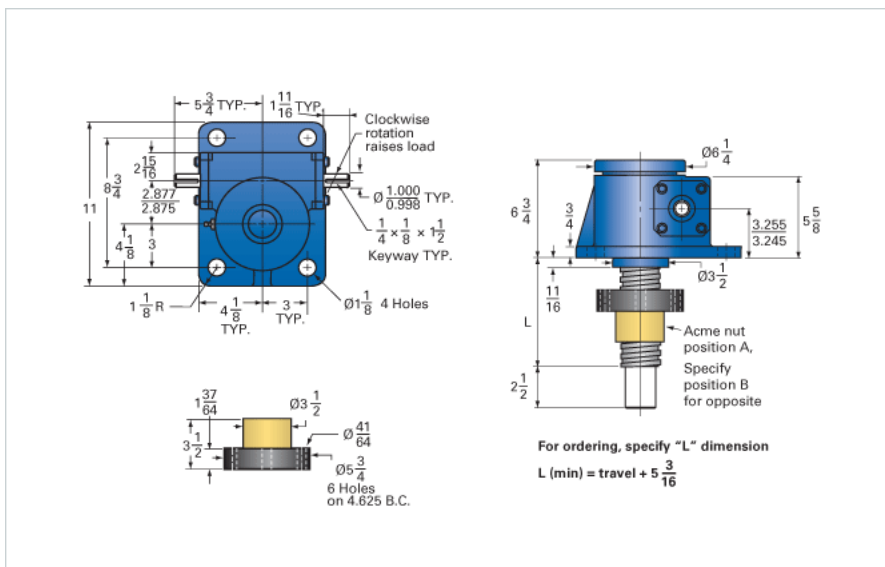

ActionJac 20-MSJ-IR 24:1

Call 800-321-7800 or visit us online at www.nookindustries.com to configure and order your ActionJac 20-MSJ-IR 24:1 today!

Details

Capacity [Ton]	20
Gear Ratio	24:1
Turns of Worm per Inch Travel	48
Torque to Raise 1 lb. [in-lb]	0.0218
Lifting Screw Diameter [in]	2.50
Screw Lead [in]	0.500
Root Diameter [in]	1.908
Tare Drag Torque [in-lb]	40

Performance Specifications

Maximum Allowable Input [hp]	2.50
Maximum Input Torque [in-lb]	873
Maximum Worm Speed at Rated Load [rpm]	180
Maximum Load at 1750 RPM [lb]	4130
Starting Torque	2 x Running Torque