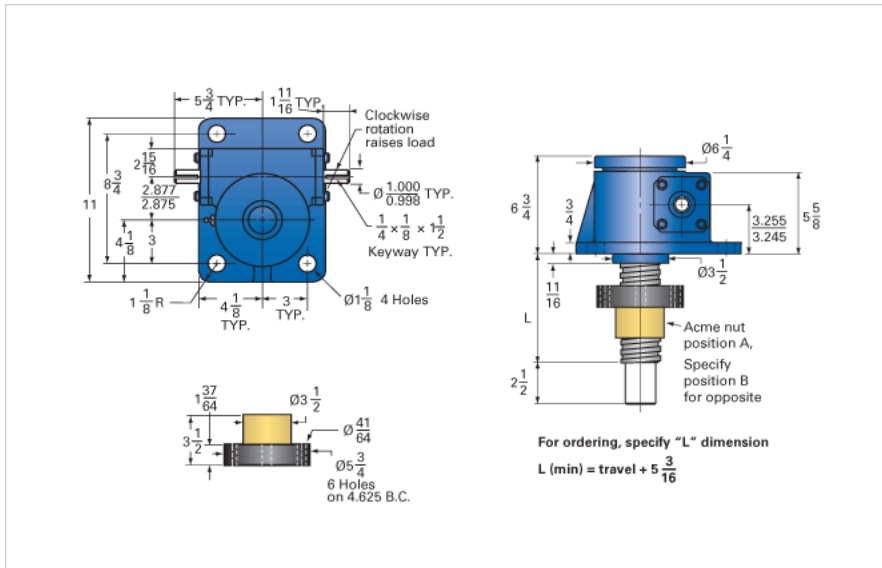

ActionJac 20-MSJ-IR 24:1

Call 800-321-7800 or visit us online at www.nookindustries.com to configure and order your ActionJac 20-MSJ-IR 24:1 today!

Details

Capacity [Ton]	20
Gear Ratio	24:1
Turns of Worm per Inch Travel	48
Torque to Raise 1 lb. [in-lb]	0.0218
Lifting Screw Diameter [in]	2.50
Screw Lead [in]	0.500
Root Diameter [in]	1.908
Tare Drag Torque [in-lb]	40

Performance Specifications

Maximum Allowable Input [hp]	2.50
Maximum Input Torque [in-lb]	873
Maximum Worm Speed at Rated Load [rpm]	180
Maximum Load at 1750 RPM [lb]	4130
Starting Torque	2 x Running Torque

Weight

Base 0 Travel [lb]	80
Per Inch of Travel [lb]	1.80
Grease [lb]	2.3