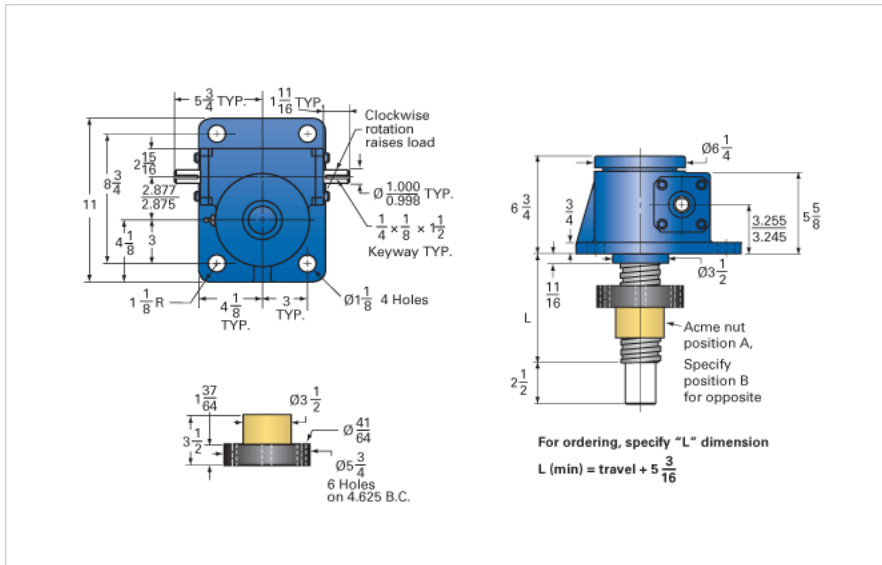

### Details

Capacity [Ton]	20
Gear Ratio	24:1
Turns of Worm per Inch Travel	48
Torque to Raise 1 lb. [in-lb]	0.0218
Lifting Screw Diameter [in]	2.50
Screw Lead [in]	0.500
Root Diameter [in]	1.908
Tare Drag Torque [in-lb]	40

### Performance Specifications

Maximum Allowable Input [hp]	2.50
Maximum Input Torque [in-lb]	873
Maximum Worm Speed at Rated Load [rpm]	180
Maximum Load at 1750 RPM [lb]	4130
Starting Torque	2 x Running Torque