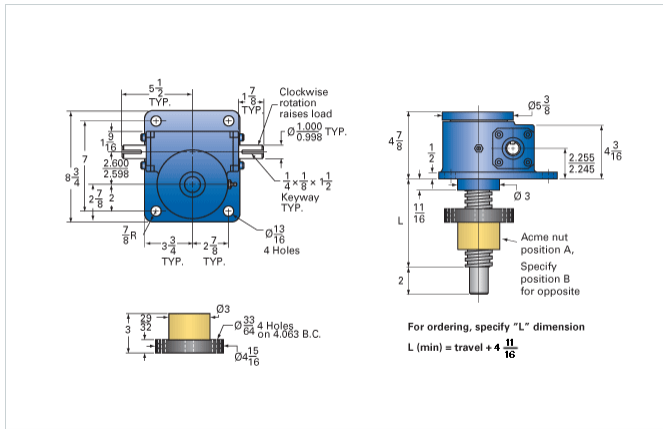

ActionJac 10-MSJ-IR 24:1

Call 800-321-7800 or visit us online at www.nookindustries.com to configure and order your ActionJac 10-MSJ-IR 24:1 today!

Details

Capacity [Ton]	10
Gear Ratio	24:1
Turns of Worm per Inch Travel	48
Torque to Raise 1 lb. [in-lb]	0.0192
Lifting Screw Diameter [in]	2.00
Screw Lead [in]	0.500
Root Diameter [in]	1.410
Tare Drag Torque [in-lb]	20

Performance Specifications

Maximum Allowable Input [hp]	1.50
Maximum Input Torque [in-lb]	384
Maximum Worm Speed at Rated Load [rpm]	246
Maximum Load at 1750 RPM [lb]	2813
Starting Torque	2 x Running Torque