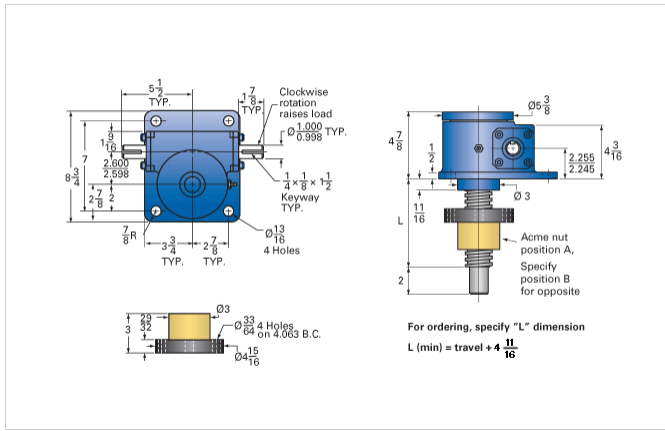

ActionJac 10-MSJ-IR 24:1

Call 800-321-7800 or visit us online at www.nookindustries.com to configure and order your ActionJac 10-MSJ-IR 24:1 today!

Details

Capacity [Ton]	10
Gear Ratio	24:1
Turns of Worm per Inch Travel	48
Torque to Raise 1 lb. [in-lb]	0.0192
Lifting Screw Diameter [in]	2.00
Screw Lead [in]	0.500
Root Diameter [in]	1.410
Tare Drag Torque [in-lb]	20

Performance Specifications

Maximum Allowable Input [hp]	1.50
Maximum Input Torque [in-lb]	384
Maximum Worm Speed at Rated Load [rpm]	246
Maximum Load at 1750 RPM [lb]	2813
Starting Torque	2 x Running Torque