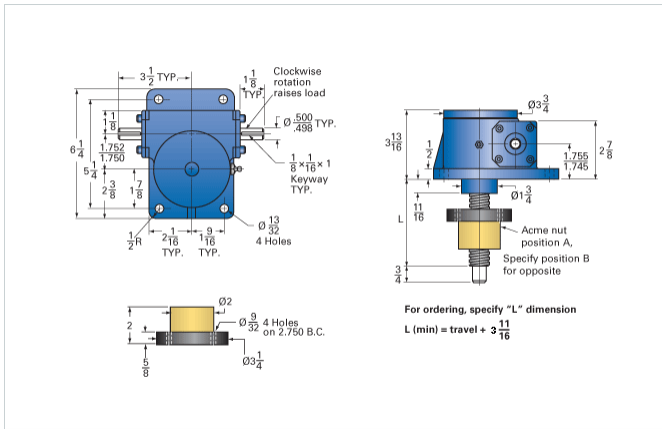

ActionJac 2.5-MSJ-IR 24:1

Call 800-321-7800 or visit us online at www.nookindustries.com to configure and order your ActionJac 2.5-MSJ-IR 24:1 today!

Details

Capacity [Ton]	2.5
Gear Ratio	24:1
Turns of Worm per Inch Travel	96
Torque to Raise 1 lb. [in-lb]	0.0106
Lifting Screw Diameter [in]	1.00
Screw Lead [in]	0.250
Root Diameter [in]	0.698
Tare Drag Torque [in-lb]	5

Performance Specifications

Maximum Allowable Input [hp]	0.50
Maximum Input Torque [in-lb]	53
Maximum Worm Speed at Rated Load [rpm]	594
Maximum Load at 1750 RPM [lb]	1699
Starting Torque	2 x Running Torque

Weight

Base 0 Travel [lb]	17
Per Inch of Travel [lb]	0.45
Grease [lb]	0.5