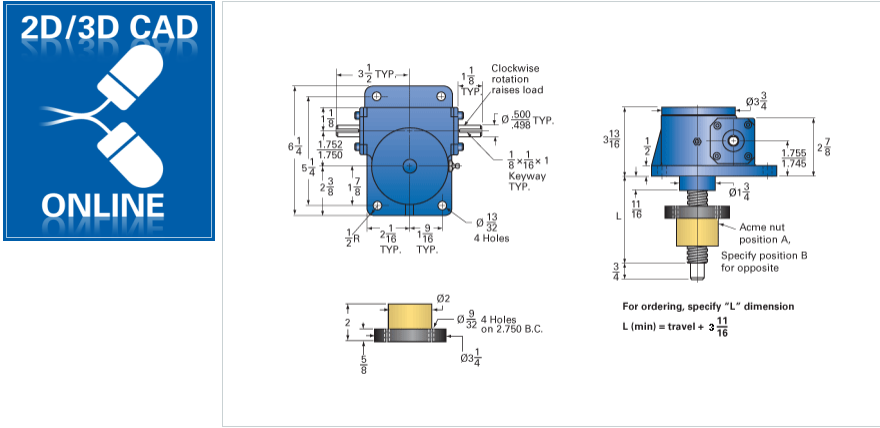

ActionJac 2.5-MSJ-IR 24:1

Call 800-321-7800 or visit us online at www.nookindustries.com to configure and order your ActionJac 2.5-MSJ-IR 24:1 today!

Details

Capacity [Ton]	2.5
Gear Ratio	24:1
Turns of Worm per Inch Travel	96
Torque to Raise 1 lb. [in-lb]	0.0106
Lifting Screw Diameter [in]	1.00
Screw Lead [in]	0.250
Root Diameter [in]	0.698
Tare Drag Torque [in-lb]	5

Performance Specifications

Maximum Allowable Input [hp]	0.50
Maximum Input Torque [in-lb]	53
Maximum Worm Speed at Rated Load [rpm]	594
Maximum Load at 1750 RPM [lb]	1699
Starting Torque	2 x Running Torque

Weight

Base 0 Travel [lb]	17
Per Inch of Travel [lb]	0.45
Grease [lb]	0.5