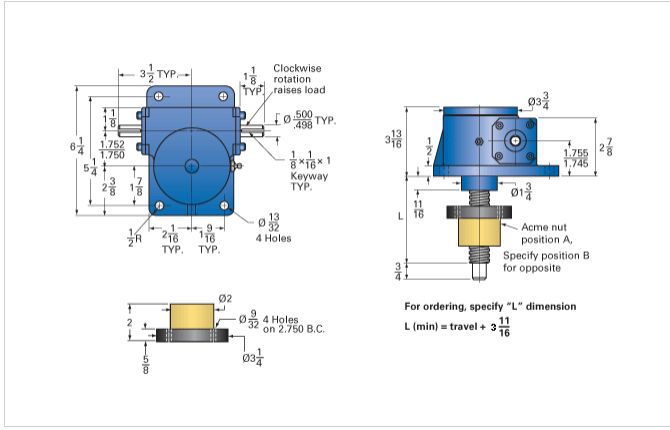

ActionJac 2.5-MSJ-IR 12:1

Call 800-321-7800 or visit us online at www.nookindustries.com to configure and order your ActionJac 2.5-MSJ-IR 12:1 today!

Details

Capacity [Ton]	2.5
Gear Ratio	12:1
Turns of Worm per Inch Travel	48
Torque to Raise 1 lb. [in-lb]	0.0148
Lifting Screw Diameter [in]	1.00
Screw Lead [in]	0.250
Root Diameter [in]	0.698
Tare Drag Torque [in-lb]	5

Performance Specifications

Maximum Allowable Input [hp]	1.50
Maximum Input Torque [in-lb]	74
Maximum Worm Speed at Rated Load [rpm]	1277
Maximum Load at 1750 RPM [lb]	3650
Starting Torque	2 x Running Torque