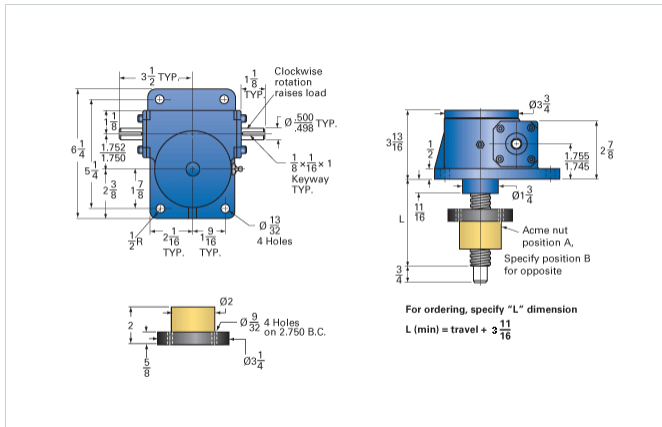

ActionJac 2.5-MSJ-IR 12:1

Call 800-321-7800 or visit us online at www.nookindustries.com to configure and order your ActionJac 2.5-MSJ-IR 12:1 today!

Details

Capacity [Ton]	2.5
Gear Ratio	12:1
Turns of Worm per Inch Travel	48
Torque to Raise 1 lb. [in-lb]	0.0148
Lifting Screw Diameter [in]	1.00
Screw Lead [in]	0.250
Root Diameter [in]	0.698
Tare Drag Torque [in-lb]	5

Performance Specifications

Maximum Allowable Input [hp]	1.50
Maximum Input Torque [in-lb]	74
Maximum Worm Speed at Rated Load [rpm]	1277
Maximum Load at 1750 RPM [lb]	3650
Starting Torque	2 x Running Torque

Weight

Base 0 Travel [lb]	17
Per Inch of Travel [lb]	0.45
Grease [lb]	0.5