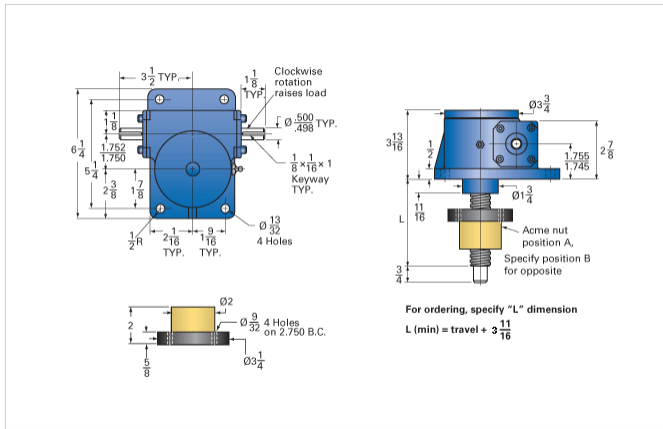

ActionJac 2.5-MSJ-IR 12:1

Call 800-321-7800 or visit us online at www.nookindustries.com to configure and order your ActionJac 2.5-MSJ-IR 12:1 today!

Details

Capacity [Ton]	2.5
Gear Ratio	12:1
Turns of Worm per Inch Travel	48
Torque to Raise 1 lb. [in-lb]	0.0148
Lifting Screw Diameter [in]	1.00
Screw Lead [in]	0.250
Root Diameter [in]	0.698
Tare Drag Torque [in-lb]	5

Performance Specifications

Maximum Allowable Input [hp]	1.50
Maximum Input Torque [in-lb]	74
Maximum Worm Speed at Rated Load [rpm]	1277
Maximum Load at 1750 RPM [lb]	3650
Starting Torque	2 x Running Torque

Weight

Base 0 Travel [lb]	17
Per Inch of Travel [lb]	0.45
Grease [lb]	0.5