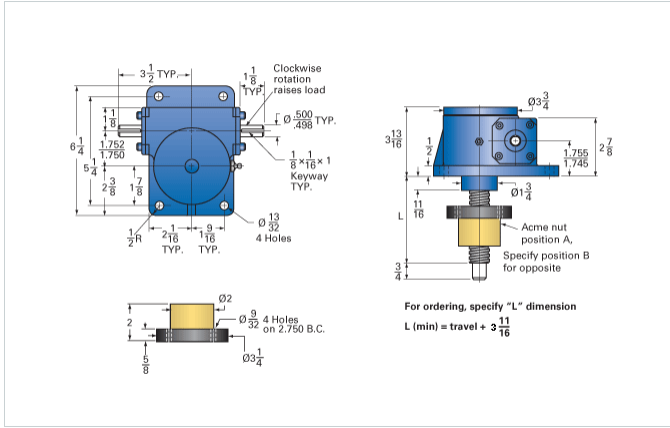

ActionJac 2.5-MSJ-IR 6:1

Call 800-321-7800 or visit us online at www.nookindustries.com to configure and order your ActionJac 2.5-MSJ-IR 6:1 today!

Details

Capacity [Ton]	2.5
Gear Ratio	6:1
Turns of Worm per Inch Travel	24
Torque to Raise 1 lb. [in-lb]	0.0252
Lifting Screw Diameter [in]	1.00
Screw Lead [in]	0.250
Root Diameter [in]	0.698
Tare Drag Torque [in-lb]	5

Performance Specifications

Maximum Allowable Input [hp]	2.00
Maximum Input Torque [in-lb]	126
Maximum Worm Speed at Rated Load [rpm]	1000
Maximum Load at 1750 RPM [lb]	2858
Starting Torque	2 x Running Torque

Weight

Base 0 Travel [lb]	17
Per Inch of Travel [lb]	0.45
Grease [lb]	0.5