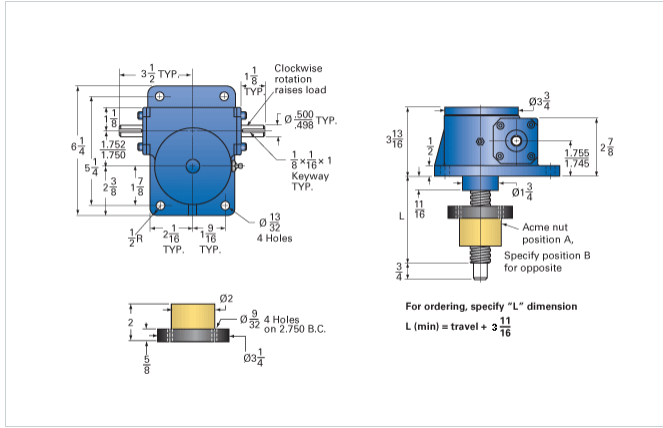

### Details

Capacity [Ton]	2.5
Gear Ratio	6:1
Turns of Worm per Inch Travel	24
Torque to Raise 1 lb. [in-lb]	0.0252
Lifting Screw Diameter [in]	1.00
Screw Lead [in]	0.250
Root Diameter [in]	0.698
Tare Drag Torque [in-lb]	5

### Performance Specifications

Maximum Allowable Input [hp]	2.00
Maximum Input Torque [in-lb]	126
Maximum Worm Speed at Rated Load [rpm]	1000
Maximum Load at 1750 RPM [lb]	2858
Starting Torque	2 x Running Torque

### Weight

Base 0 Travel [lb]	17
Per Inch of Travel [lb]	0.45
Grease [lb]	0.5