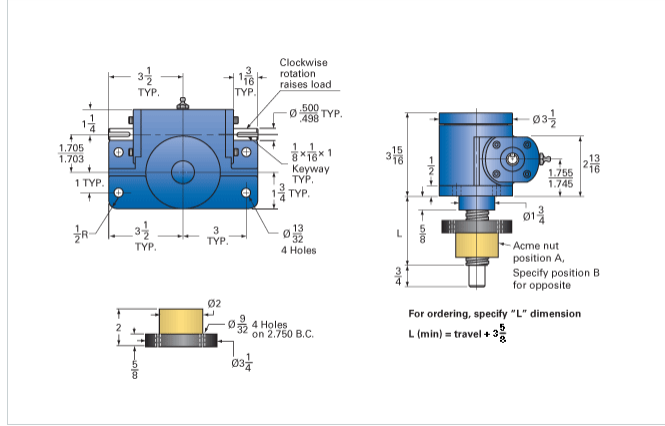

### Details

Capacity [Ton]	2
Gear Ratio	24:1
Turns of Worm per Inch Travel	96
Torque to Raise 1 lb. [in-lb]	0.0105
Lifting Screw Diameter [in]	1.00
Screw Lead [in]	0.250
Root Diameter [in]	0.698
Tare Drag Torque [in-lb]	4

### Performance Specifications

Maximum Allowable Input [hp]	0.50
Maximum Input Torque [in-lb]	42
Maximum Worm Speed at Rated Load [rpm]	750
Maximum Load at 1750 RPM [lb]	1715
Starting Torque	2 x Running Torque