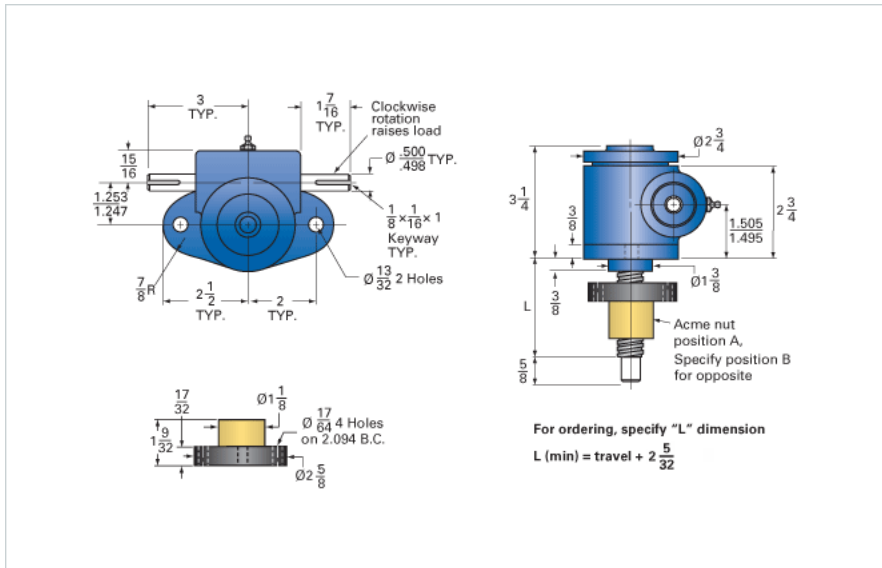

ActionJac 1-MSJ-IR 20:1

Call 800-321-7800 or visit us online at www.nookindustries.com to configure and order your ActionJac 1-MSJ-IR 20:1 today!

Details

Capacity [Ton]	1
Gear Ratio	20:1
Turns of Worm per Inch Travel	100
Torque to Raise 1 lb. [in-lb]	0.0105
Lifting Screw Diameter [in]	0.75
Screw Lead [in]	0.200
Root Diameter [in]	0.502
Tare Drag Torque [in-lb]	3

Performance Specifications

Maximum Allowable Input [hp]	0.25
Maximum Input Torque [in-lb]	21
Maximum Worm Speed at Rated Load [rpm]	750
Maximum Load at 1750 RPM [lb]	857
Starting Torque	2 x Running Torque