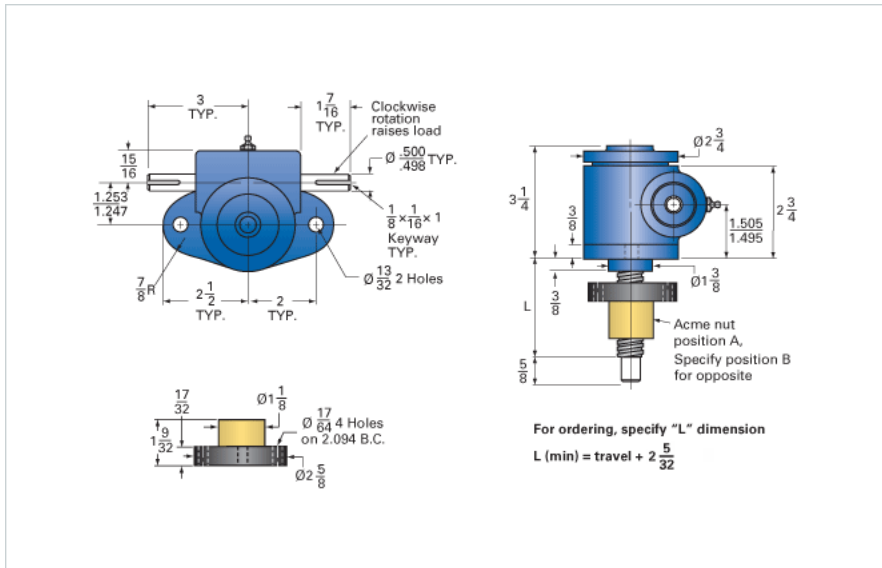

### Details

Capacity [Ton]	1
Gear Ratio	20:1
Turns of Worm per Inch Travel	100
Torque to Raise 1 lb. [in-lb]	0.0105
Lifting Screw Diameter [in]	0.75
Screw Lead [in]	0.200
Root Diameter [in]	0.502
Tare Drag Torque [in-lb]	3

### Performance Specifications

Maximum Allowable Input [hp]	0.25
Maximum Input Torque [in-lb]	21
Maximum Worm Speed at Rated Load [rpm]	750
Maximum Load at 1750 RPM [lb]	857
Starting Torque	2 x Running Torque