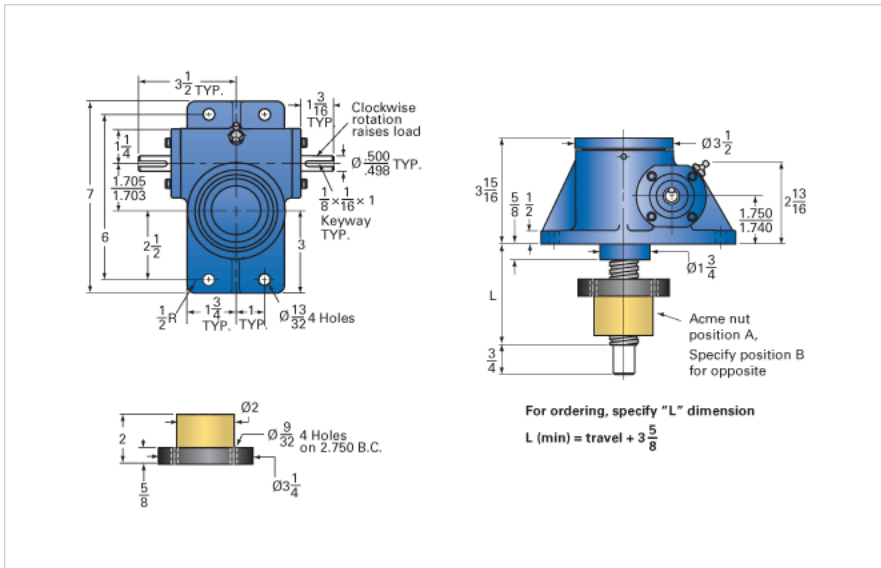

### Details

Capacity [Ton]	2
Gear Ratio	24:1
Turns of Worm per Inch Travel	96
Torque to Raise 1 lb. [in-lb]	0.0105
Lifting Screw Diameter [in]	1.00
Screw Lead [in]	0.250
Root Diameter [in]	0.698
Tare Drag Torque [in-lb]	4

### Performance Specifications

Maximum Allowable Input [hp]	0.50
Maximum Input Torque [in-lb]	42
Maximum Worm Speed at Rated Load [rpm]	750
Maximum Load at 1750 RPM [lb]	1715
Starting Torque	2 x Running Torque