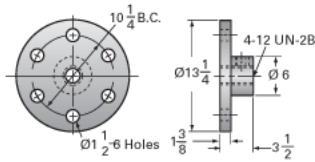

Top Plate (optional): 9000-00-20