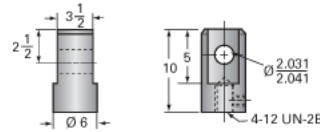

### Details

Capacity [Ton]	75
Gear Ratio	32:1
Turns of Worm per Inch Travel	48
Torque to Raise 1 lb. [in-lb]	0.0290
Lifting Screw Diameter [in]	5.00
Screw Lead [in]	0.667
Root Diameter [in]	4.286
Tare Drag Torque [in-lb]	155