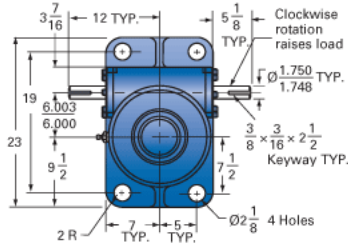

ActionJac 75-MSJ-IK 32:1

Call 800-321-7800 or visit us online at www.nookindustries.com to configure and order your ActionJac 75-MSJ-IK 32:1 today!

Top Plate (optional): 9000-00-20