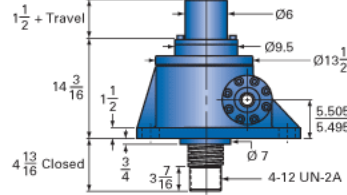

ActionJac 75-MSJ-IK 32:1

Call 800-321-7800 or visit us online at www.nookindustries.com to configure and order your ActionJac 75-MSJ-IK 32:1 today!

Top Plate (optional): 9000-00-20