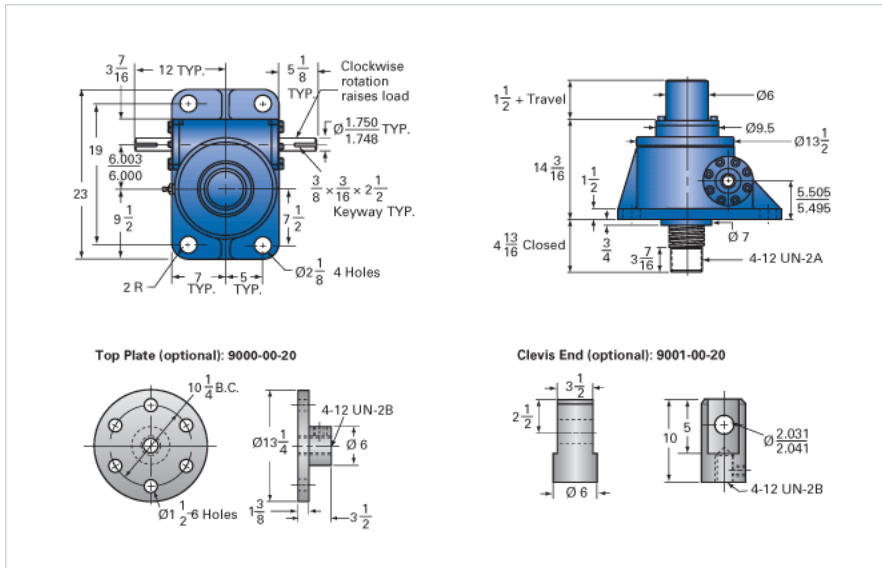

ActionJac 75-MSJ-IK 32:1

Call 800-321-7800 or visit us online at www.nookindustries.com to configure and order your ActionJac 75-MSJ-IK 32:1 today!

Details

Capacity [Ton]	75
Gear Ratio	32:1
Turns of Worm per Inch Travel	48
Torque to Raise 1 lb. [in-lb]	0.0290
Lifting Screw Diameter [in]	5.00
Screw Lead [in]	0.667
Root Diameter [in]	4.286
Tare Drag Torque [in-lb]	155

Performance Specifications

Maximum Allowable Input [hp]	9.00
Maximum Input Torque [in-lb]	3780
Maximum Worm Speed at Rated Load [rpm]	130
Maximum Load at 1750 RPM [lb]	11180
Starting Torque	2 x Running Torque

Weight

Base 0 Travel [lb]	310
Per Inch of Travel [lb]	6.50
Grease [lb]	9.0