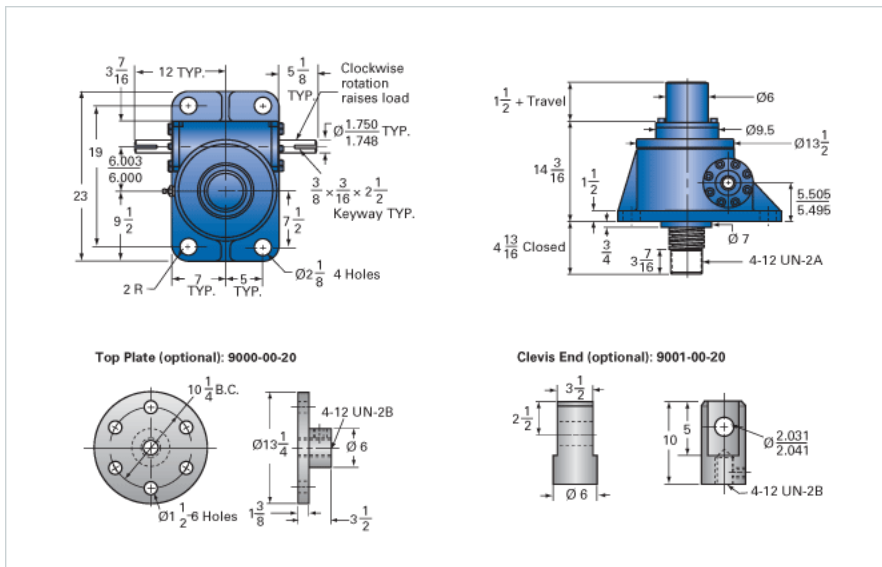

### Details

Capacity [Ton]	75
Gear Ratio	10 2/3:1
Turns of Worm per Inch Travel	16
Torque to Raise 1 lb. [in-lb]	0.0631
Lifting Screw Diameter [in]	5.00
Screw Lead [in]	0.667
Root Diameter [in]	4.286
Tare Drag Torque [in-lb]	155

### Performance Specifications

Maximum Allowable Input [hp]	28.00
Maximum Input Torque [in-lb]	8236
Maximum Worm Speed at Rated Load [rpm]	186
Maximum Load at 1750 RPM [lb]	15950
Starting Torque	2 x Running Torque