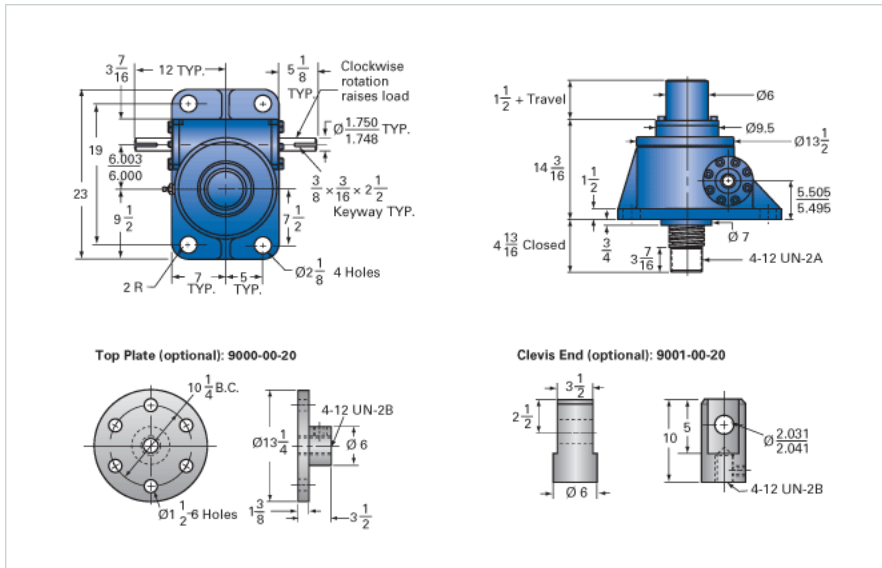

### Details

Capacity [Ton]	75
Gear Ratio	10 2/3:1
Turns of Worm per Inch Travel	16
Torque to Raise 1 lb. [in-lb]	0.0631
Lifting Screw Diameter [in]	5.00
Screw Lead [in]	0.667
Root Diameter [in]	4.286
Tare Drag Torque [in-lb]	155

### Performance Specifications

Maximum Allowable Input [hp]	28.00
Maximum Input Torque [in-lb]	8236
Maximum Worm Speed at Rated Load [rpm]	186
Maximum Load at 1750 RPM [lb]	15950
Starting Torque	2 x Running Torque