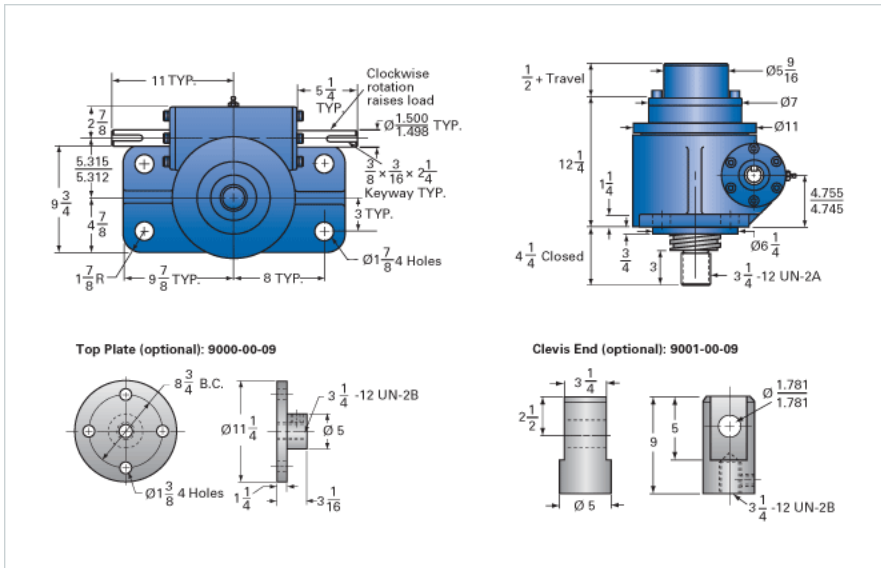

ActionJac 50-MSJ-IK 32:1

Call 800-321-7800 or visit us online at www.nookindustries.com to configure and order your ActionJac 50-MSJ-IK 32:1 today!

Details

Capacity [Ton]	50
Gear Ratio	32:1
Turns of Worm per Inch Travel	48
Torque to Raise 1 lb. [in-lb]	0.0346
Lifting Screw Diameter [in]	4.50
Screw Lead [in]	0.667
Root Diameter [in]	3.782
Tare Drag Torque [in-lb]	100

Performance Specifications

Maximum Allowable Input [hp]	5.00
Maximum Input Torque [in-lb]	3014
Maximum Worm Speed at Rated Load [rpm]	104
Maximum Load at 1750 RPM [lb]	5204
Starting Torque	2 x Running Torque

Weight

Base 0 Travel [lb]	280
Per Inch of Travel [lb]	5.00
Grease [lb]	5.8