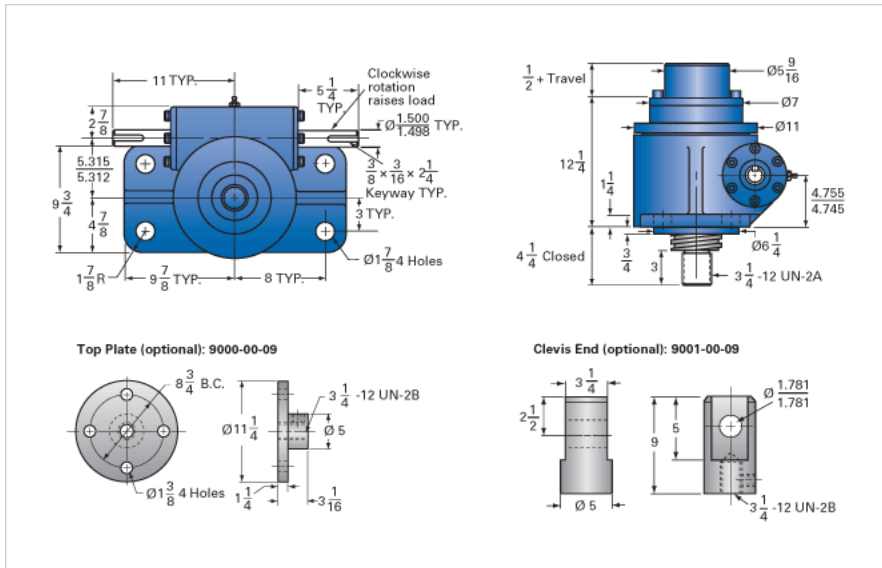

ActionJac 50-MSJ-IK 32:1

Call 800-321-7800 or visit us online at www.nookindustries.com to configure and order your ActionJac 50-MSJ-IK 32:1 today!

Details

Capacity [Ton]	50
Gear Ratio	32:1
Turns of Worm per Inch Travel	48
Torque to Raise 1 lb. [in-lb]	0.0346
Lifting Screw Diameter [in]	4.50
Screw Lead [in]	0.667
Root Diameter [in]	3.782
Tare Drag Torque [in-lb]	100

Performance Specifications

Maximum Allowable Input [hp]	5.00
Maximum Input Torque [in-lb]	3014
Maximum Worm Speed at Rated Load [rpm]	104
Maximum Load at 1750 RPM [lb]	5204
Starting Torque	2 x Running Torque

Weight

Base 0 Travel [lb]	280
Per Inch of Travel [lb]	5.00
Grease [lb]	5.8