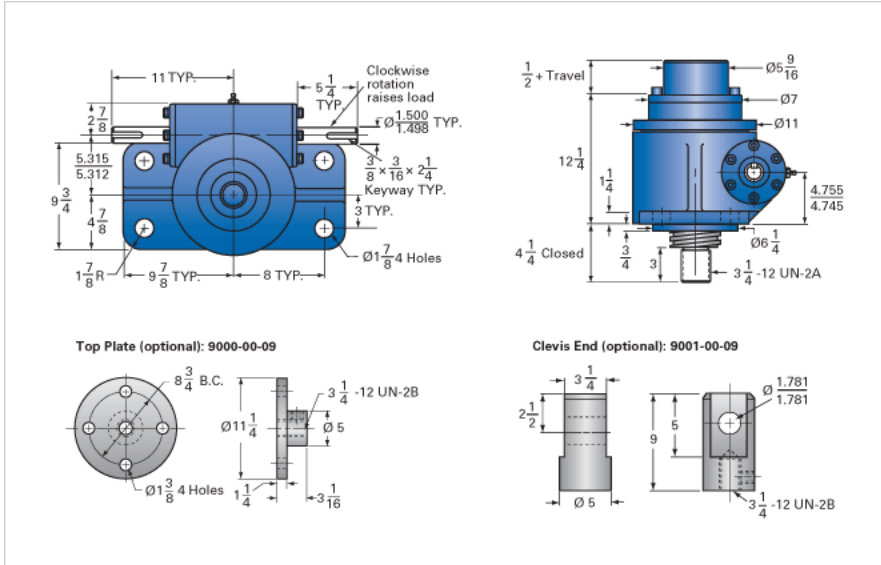

ActionJac 50-MSJ-IK 32:1

Call 800-321-7800 or visit us online at www.nookindustries.com to configure and order your ActionJac 50-MSJ-IK 32:1 today!

Details

Capacity [Ton]	50
Gear Ratio	32:1
Turns of Worm per Inch Travel	48
Torque to Raise 1 lb. [in-lb]	0.0346
Lifting Screw Diameter [in]	4.50
Screw Lead [in]	0.667
Root Diameter [in]	3.782
Tare Drag Torque [in-lb]	100

Performance Specifications

Maximum Allowable Input [hp]	5.00
Maximum Input Torque [in-lb]	3014
Maximum Worm Speed at Rated Load [rpm]	104
Maximum Load at 1750 RPM [lb]	5204
Starting Torque	2 x Running Torque

Weight

Base 0 Travel [lb]	280
Per Inch of Travel [lb]	5.00
Grease [lb]	5.8