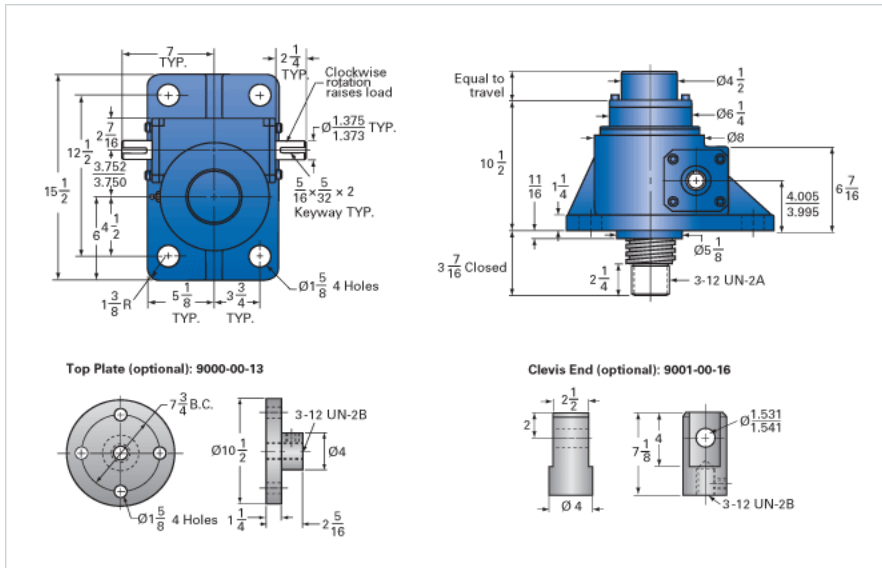

ActionJac 35-MSJ-IK 32:1

Call 800-321-7800 or visit us online at www.nookindustries.com to configure and order your ActionJac 35-MSJ-IK 32:1 today!

Details

Capacity [Ton]	35
Gear Ratio	32:1
Turns of Worm per Inch Travel	48
Torque to Raise 1 lb. [in-lb]	0.0295
Lifting Screw Diameter [in]	3.75
Screw Lead [in]	0.667
Root Diameter [in]	3.009
Tare Drag Torque [in-lb]	50

Performance Specifications

Maximum Allowable Input [hp]	3.50
Maximum Input Torque [in-lb]	1800
Maximum Worm Speed at Rated Load [rpm]	107
Maximum Load at 1750 RPM [lb]	4273
Starting Torque	2 x Running Torque

Weight

Base 0 Travel [lb]	145
Per Inch of Travel [lb]	3.40
Grease [lb]	3.5