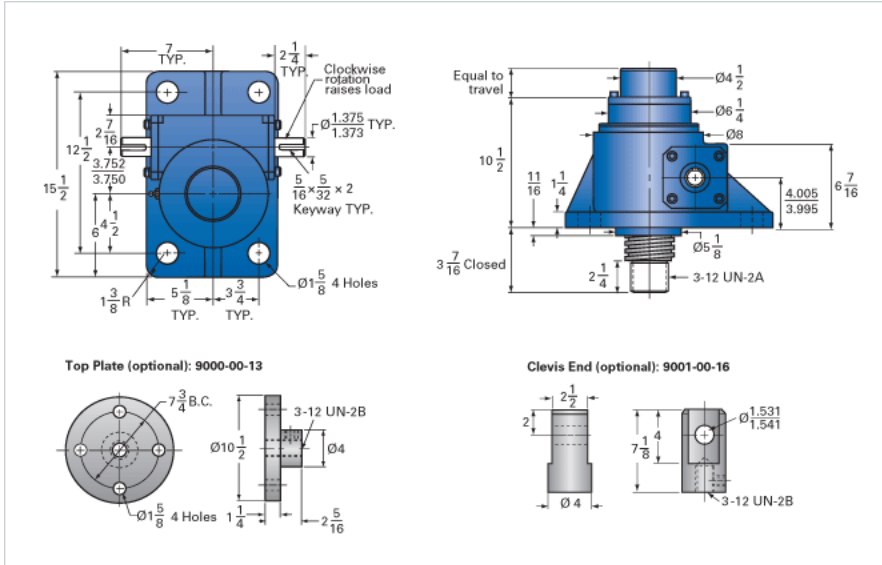

### Details

Capacity [Ton]	35
Gear Ratio	10 2/3:1
Turns of Worm per Inch Travel	16
Torque to Raise 1 lb. [in-lb]	0.0570
Lifting Screw Diameter [in]	3.75
Screw Lead [in]	0.667
Root Diameter [in]	3.009
Tare Drag Torque [in-lb]	50

### Performance Specifications

Maximum Allowable Input [hp]	11.00
Maximum Input Torque [in-lb]	3450
Maximum Worm Speed at Rated Load [rpm]	174
Maximum Load at 1750 RPM [lb]	6950
Starting Torque	2 x Running Torque