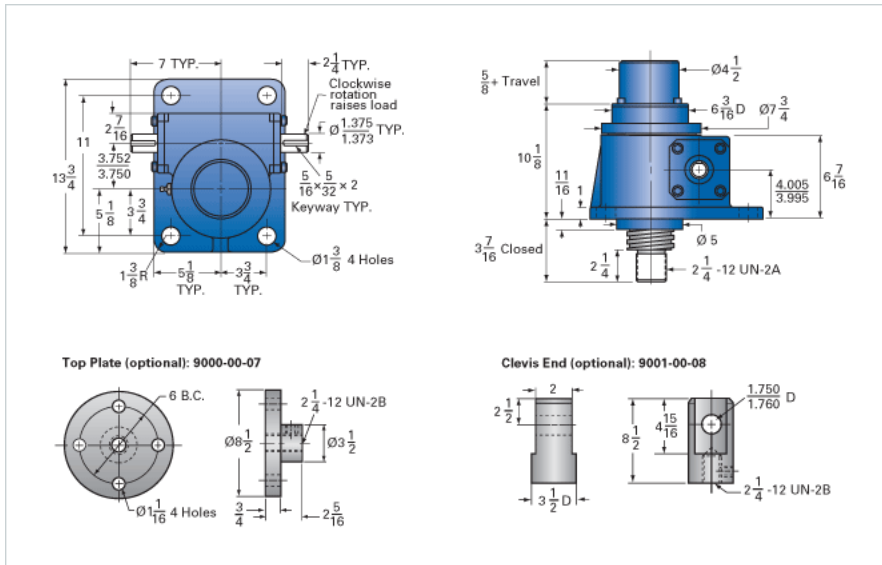

ActionJac 30-MSJ-IK 32:1

Call 800-321-7800 or visit us online at www.nookindustries.com to configure and order your ActionJac 30-MSJ-IK 32:1 today!

Details

Capacity [Ton]	30
Gear Ratio	32:1
Turns of Worm per Inch Travel	48
Torque to Raise 1 lb. [in-lb]	0.0270
Lifting Screw Diameter [in]	3.38
Screw Lead [in]	0.667
Root Diameter [in]	2.652
Tare Drag Torque [in-lb]	50

Performance Specifications

Maximum Allowable Input [hp]	3.50
Maximum Input Torque [in-lb]	1411
Maximum Worm Speed at Rated Load [rpm]	136
Maximum Load at 1750 RPM [lb]	4668
Starting Torque	2 x Running Torque

Weight

Base 0 Travel [lb]	145
Per Inch of Travel [lb]	2.90
Grease [lb]	1.5