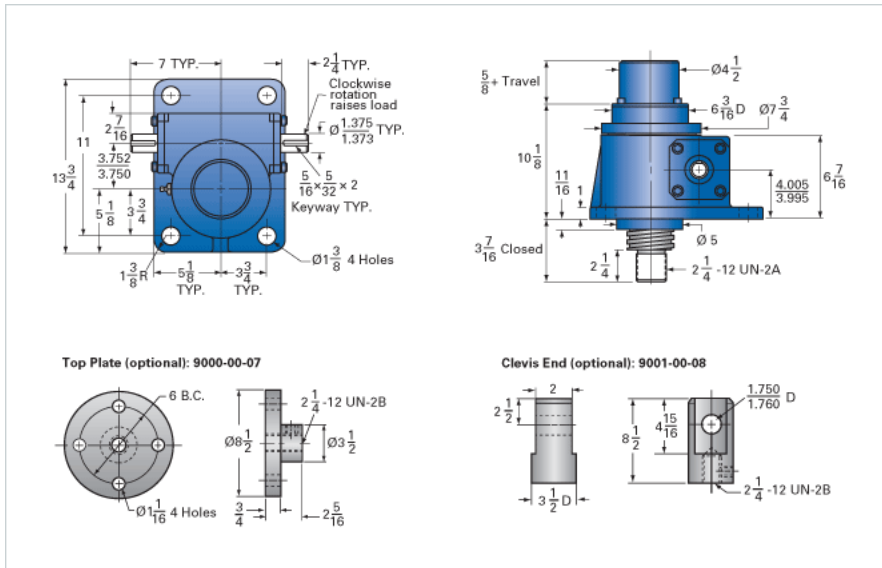

ActionJac 30-MSJ-IK 32:1

Call 800-321-7800 or visit us online at www.nookindustries.com to configure and order your ActionJac 30-MSJ-IK 32:1 today!

Details

Capacity [Ton]	30
Gear Ratio	32:1
Turns of Worm per Inch Travel	48
Torque to Raise 1 lb. [in-lb]	0.0270
Lifting Screw Diameter [in]	3.38
Screw Lead [in]	0.667
Root Diameter [in]	2.652
Tare Drag Torque [in-lb]	50

Performance Specifications

Maximum Allowable Input [hp]	3.50
Maximum Input Torque [in-lb]	1411
Maximum Worm Speed at Rated Load [rpm]	136
Maximum Load at 1750 RPM [lb]	4668
Starting Torque	2 x Running Torque

Weight

Base 0 Travel [lb]	145
Per Inch of Travel [lb]	2.90
Grease [lb]	1.5