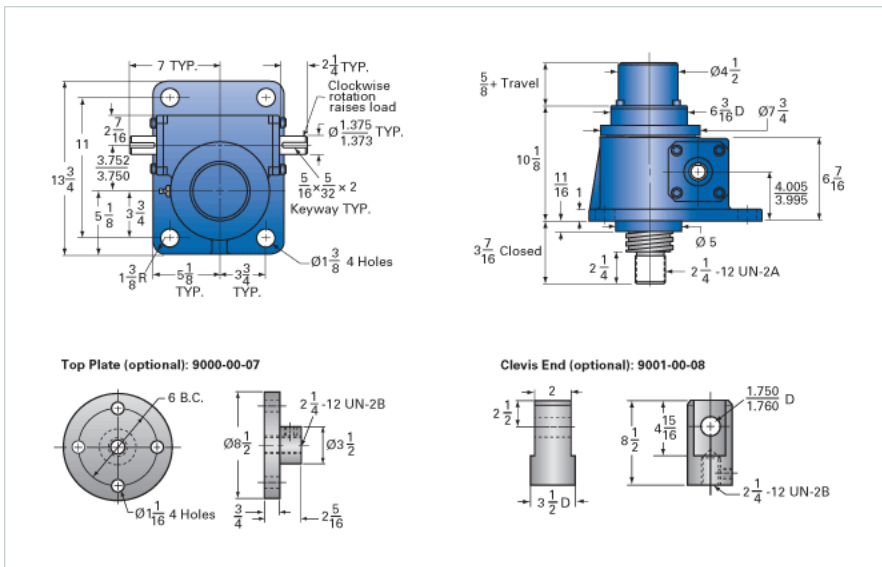

### Details

Capacity [Ton]	30
Gear Ratio	10 2/3:1
Turns of Worm per Inch Travel	16
Torque to Raise 1 lb. [in-lb]	0.0520
Lifting Screw Diameter [in]	3.38
Screw Lead [in]	0.667
Root Diameter [in]	2.652
Tare Drag Torque [in-lb]	50

### Performance Specifications

Maximum Allowable Input [hp]	11.00
Maximum Input Torque [in-lb]	2710
Maximum Worm Speed at Rated Load [rpm]	222
Maximum Load at 1750 RPM [lb]	7618
Starting Torque	2 x Running Torque