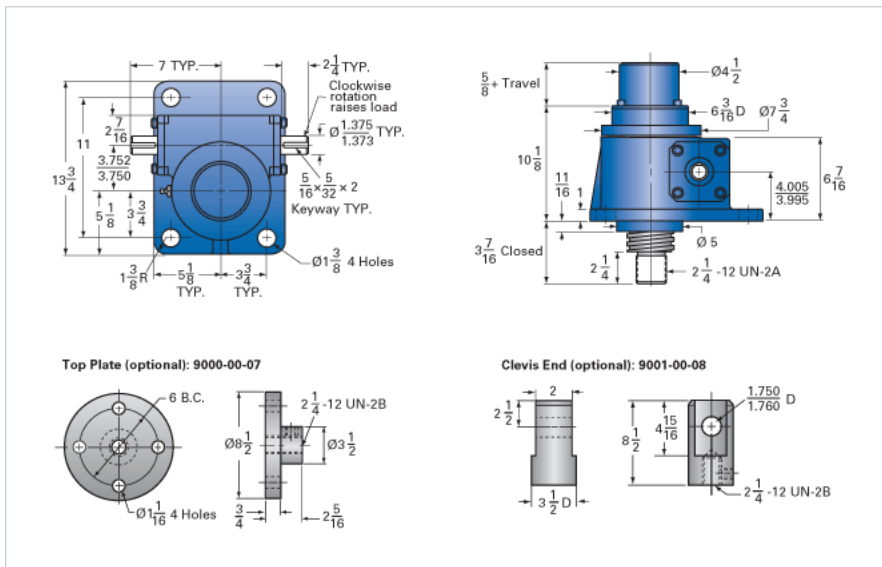

### Details

Capacity [Ton]	30
Gear Ratio	10 2/3:1
Turns of Worm per Inch Travel	16
Torque to Raise 1 lb. [in-lb]	0.0520
Lifting Screw Diameter [in]	3.38
Screw Lead [in]	0.667
Root Diameter [in]	2.652
Tare Drag Torque [in-lb]	50

### Performance Specifications

Maximum Allowable Input [hp]	11.00
Maximum Input Torque [in-lb]	2710
Maximum Worm Speed at Rated Load [rpm]	222
Maximum Load at 1750 RPM [lb]	7618
Starting Torque	2 x Running Torque