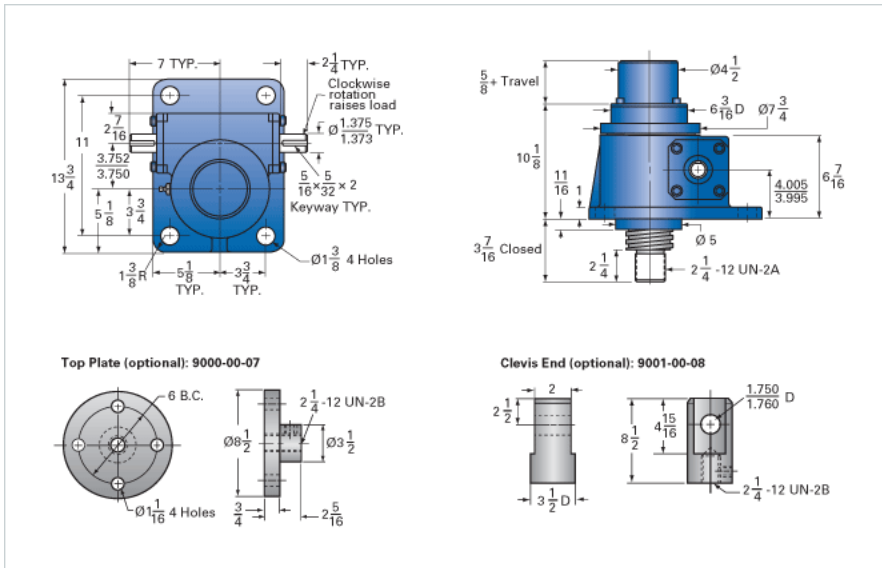

### Details

Capacity [Ton]	30
Gear Ratio	10 2/3:1
Turns of Worm per Inch Travel	16
Torque to Raise 1 lb. [in-lb]	0.0520
Lifting Screw Diameter [in]	3.38
Screw Lead [in]	0.667
Root Diameter [in]	2.652
Tare Drag Torque [in-lb]	50

### Performance Specifications

Maximum Allowable Input [hp]	11.00
Maximum Input Torque [in-lb]	2710
Maximum Worm Speed at Rated Load [rpm]	222
Maximum Load at 1750 RPM [lb]	7618
Starting Torque	2 x Running Torque

### Weight

Base 0 Travel [lb]	145
Per Inch of Travel [lb]	2.90
Grease [lb]	1.5