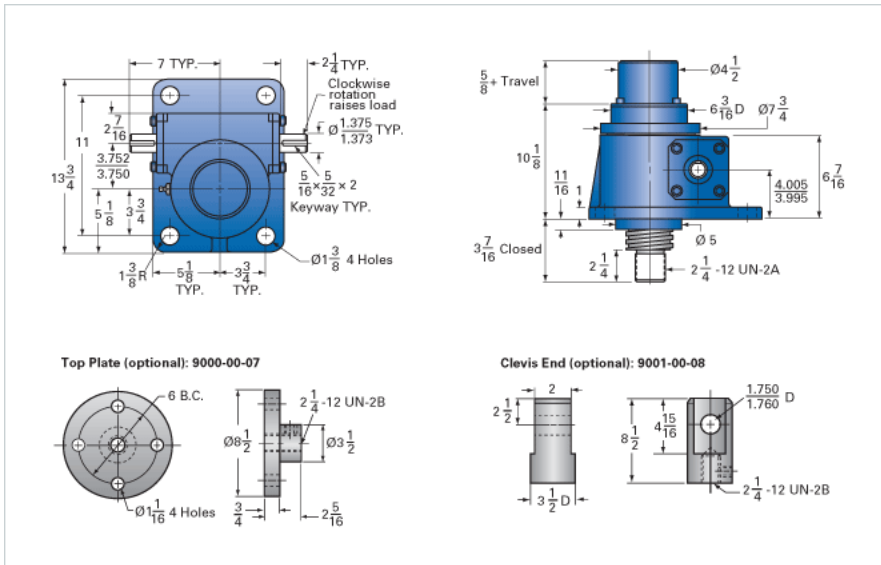

### Details

Capacity [Ton]	30
Gear Ratio	10 2/3:1
Turns of Worm per Inch Travel	16
Torque to Raise 1 lb. [in-lb]	0.0520
Lifting Screw Diameter [in]	3.38
Screw Lead [in]	0.667
Root Diameter [in]	2.652
Tare Drag Torque [in-lb]	50

### Performance Specifications

Maximum Allowable Input [hp]	11.00
Maximum Input Torque [in-lb]	2710
Maximum Worm Speed at Rated Load [rpm]	222
Maximum Load at 1750 RPM [lb]	7618
Starting Torque	2 x Running Torque