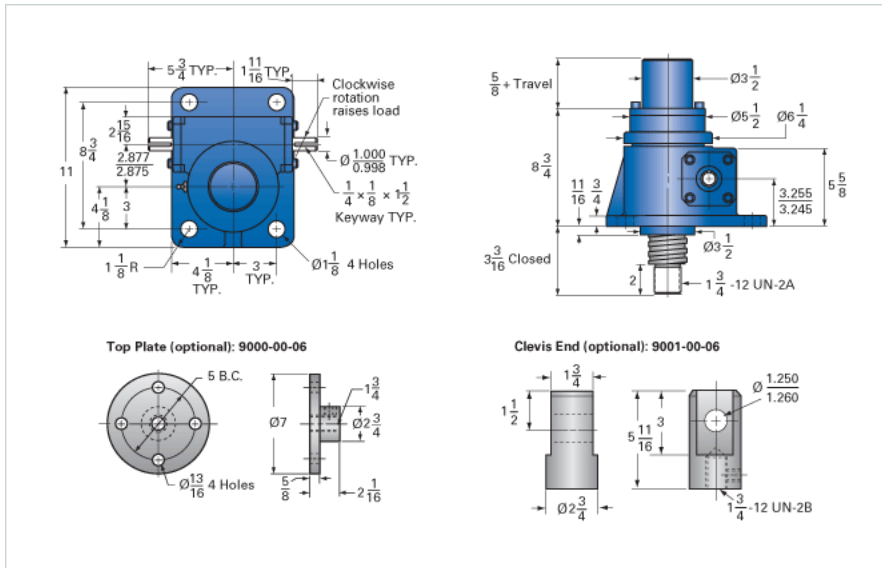

ActionJac 20-MSJ-IK 24:1

Call 800-321-7800 or visit us online at www.nookindustries.com to configure and order your ActionJac 20-MSJ-IK 24:1 today!

Details

Capacity [Ton]	20
Gear Ratio	24:1
Turns of Worm per Inch Travel	48
Torque to Raise 1 lb. [in-lb]	0.0251
Lifting Screw Diameter [in]	2.50
Screw Lead [in]	0.500
Root Diameter [in]	1.908
Tare Drag Torque [in-lb]	40

Performance Specifications

Maximum Allowable Input [hp]	2.50
Maximum Input Torque [in-lb]	873
Maximum Worm Speed at Rated Load [rpm]	157
Maximum Load at 1750 RPM [lb]	3587
Starting Torque	2 x Running Torque

Weight

Base 0 Travel [lb]	80
Per Inch of Travel [lb]	1.80
Grease [lb]	2.3