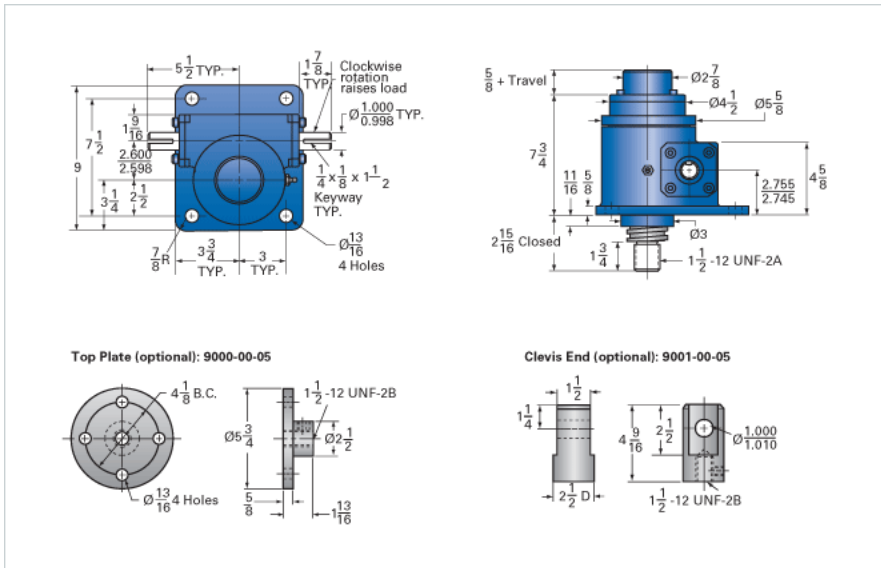

ActionJac 15-MSJ-IK 24:1

Call 800-321-7800 or visit us online at www.nookindustries.com to configure and order your ActionJac 15-MSJ-IK 24:1 today!

Details

Capacity [Ton]	15
Gear Ratio	24:1
Turns of Worm per Inch Travel	48
Torque to Raise 1 lb. [in-lb]	0.0251
Lifting Screw Diameter [in]	2.25
Screw Lead [in]	0.500
Root Diameter [in]	1.684
Tare Drag Torque [in-lb]	20

Performance Specifications

Maximum Allowable Input [hp]	1.50
Maximum Input Torque [in-lb]	654
Maximum Worm Speed at Rated Load [rpm]	125
Maximum Load at 1750 RPM [lb]	2152
Starting Torque	2 x Running Torque

Weight

Base 0 Travel [lb]	55
Per Inch of Travel [lb]	1.40
Grease [lb]	1.5