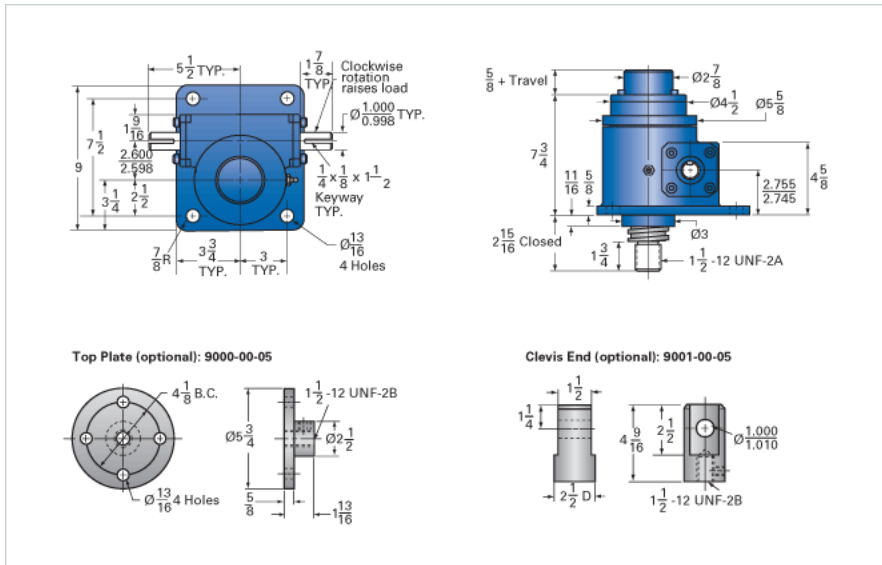

### Details

Capacity [Ton]	15
Gear Ratio	24:1
Turns of Worm per Inch Travel	48
Torque to Raise 1 lb. [in-lb]	0.0251
Lifting Screw Diameter [in]	2.25
Screw Lead [in]	0.500
Root Diameter [in]	1.684
Tare Drag Torque [in-lb]	20

### Performance Specifications

Maximum Allowable Input [hp]	1.50
Maximum Input Torque [in-lb]	654
Maximum Worm Speed at Rated Load [rpm]	125
Maximum Load at 1750 RPM [lb]	2152
Starting Torque	2 x Running Torque