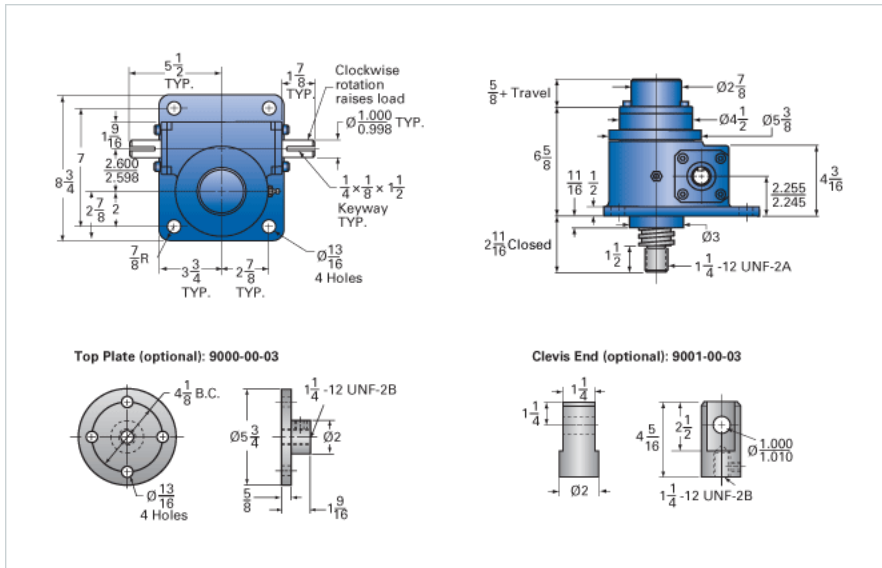

ActionJac 10-MSJ-IK 24:1

Call 800-321-7800 or visit us online at www.nookindustries.com to configure and order your ActionJac 10-MSJ-IK 24:1 today!

Details

Capacity [Ton]	10
Gear Ratio	24:1
Turns of Worm per Inch Travel	48
Torque to Raise 1 lb. [in-lb]	0.0221
Lifting Screw Diameter [in]	2.00
Screw Lead [in]	0.500
Root Diameter [in]	1.410
Tare Drag Torque [in-lb]	20

Performance Specifications

Maximum Allowable Input [hp]	1.50
Maximum Input Torque [in-lb]	384
Maximum Worm Speed at Rated Load [rpm]	214
Maximum Load at 1750 RPM [lb]	2444
Starting Torque	2 x Running Torque

Weight

Base 0 Travel [lb]	45
Per Inch of Travel [lb]	1.20
Grease [lb]	1.5