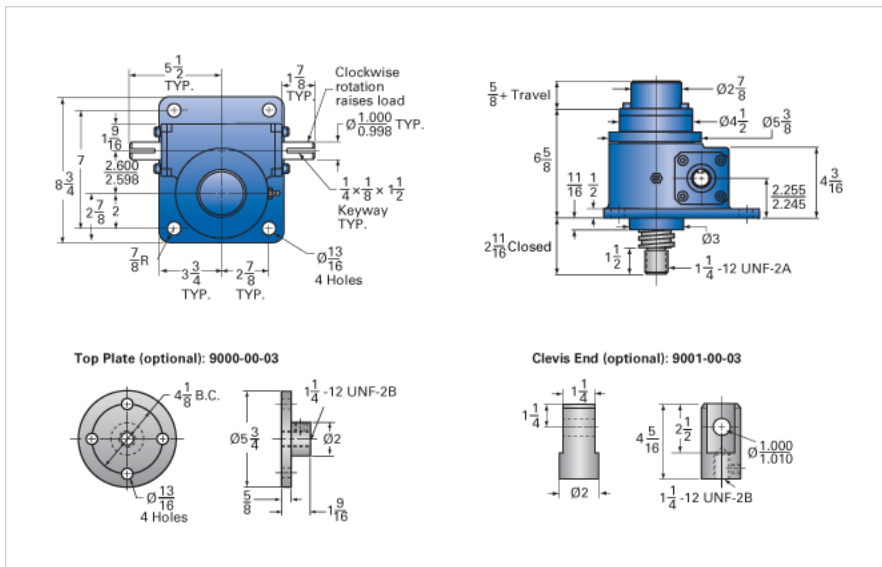

ActionJac 10-MSJ-IK 24:1

Call 800-321-7800 or visit us online at www.nookindustries.com to configure and order your ActionJac 10-MSJ-IK 24:1 today!

Details

Capacity [Ton]	10
Gear Ratio	24:1
Turns of Worm per Inch Travel	48
Torque to Raise 1 lb. [in-lb]	0.0221
Lifting Screw Diameter [in]	2.00
Screw Lead [in]	0.500
Root Diameter [in]	1.410
Tare Drag Torque [in-lb]	20

Performance Specifications

Maximum Allowable Input [hp]	1.50
Maximum Input Torque [in-lb]	384
Maximum Worm Speed at Rated Load [rpm]	214
Maximum Load at 1750 RPM [lb]	2444
Starting Torque	2 x Running Torque

Weight

Base 0 Travel [lb]	45
Per Inch of Travel [lb]	1.20
Grease [lb]	1.5