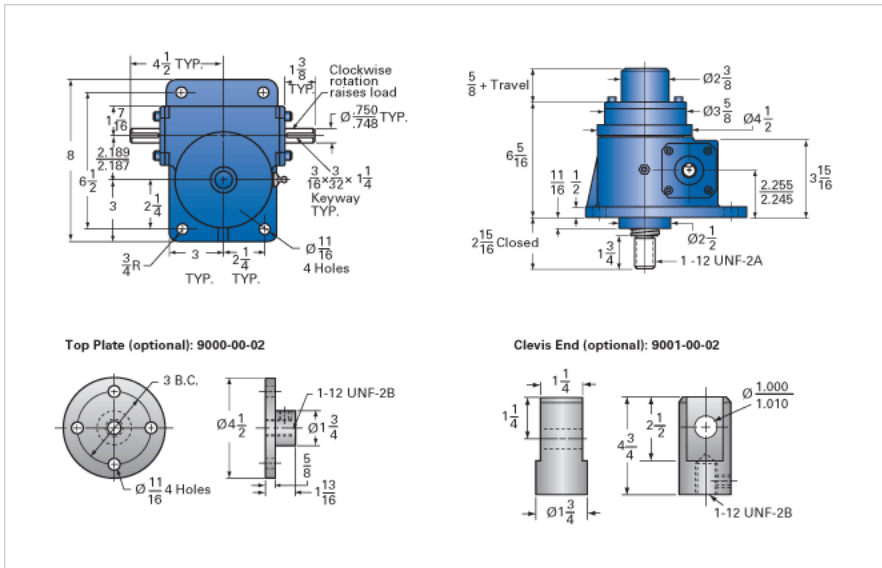

ActionJac 5-MSJ-IK 24:1

Call 800-321-7800 or visit us online at www.nookindustries.com to configure and order your ActionJac 5-MSJ-IK 24:1 today!

Details

Capacity [Ton]	5
Gear Ratio	24:1
Turns of Worm per Inch Travel	64
Torque to Raise 1 lb. [in-lb]	0.0166
Lifting Screw Diameter [in]	1.50
Screw Lead [in]	0.375
Root Diameter [in]	1.066
Tare Drag Torque [in-lb]	10

Performance Specifications

Maximum Allowable Input [hp]	0.75
Maximum Input Torque [in-lb]	144
Maximum Worm Speed at Rated Load [rpm]	287
Maximum Load at 1750 RPM [lb]	1627
Starting Torque	2 x Running Torque

Weight

Base 0 Travel [lb]	30
Per Inch of Travel [lb]	0.70
Grease [lb]	1.0