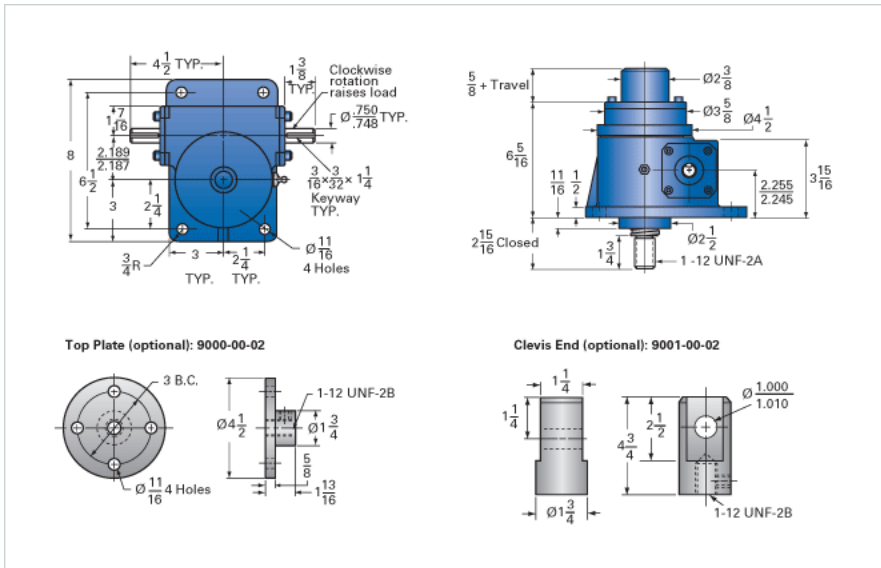

ActionJac 5-MSJ-IK 24:1

Call 800-321-7800 or visit us online at www.nookindustries.com to configure and order your ActionJac 5-MSJ-IK 24:1 today!

Details

Capacity [Ton]	5
Gear Ratio	24:1
Turns of Worm per Inch Travel	64
Torque to Raise 1 lb. [in-lb]	0.0166
Lifting Screw Diameter [in]	1.50
Screw Lead [in]	0.375
Root Diameter [in]	1.066
Tare Drag Torque [in-lb]	10

Performance Specifications

Maximum Allowable Input [hp]	0.75
Maximum Input Torque [in-lb]	144
Maximum Worm Speed at Rated Load [rpm]	287
Maximum Load at 1750 RPM [lb]	1627
Starting Torque	2 x Running Torque