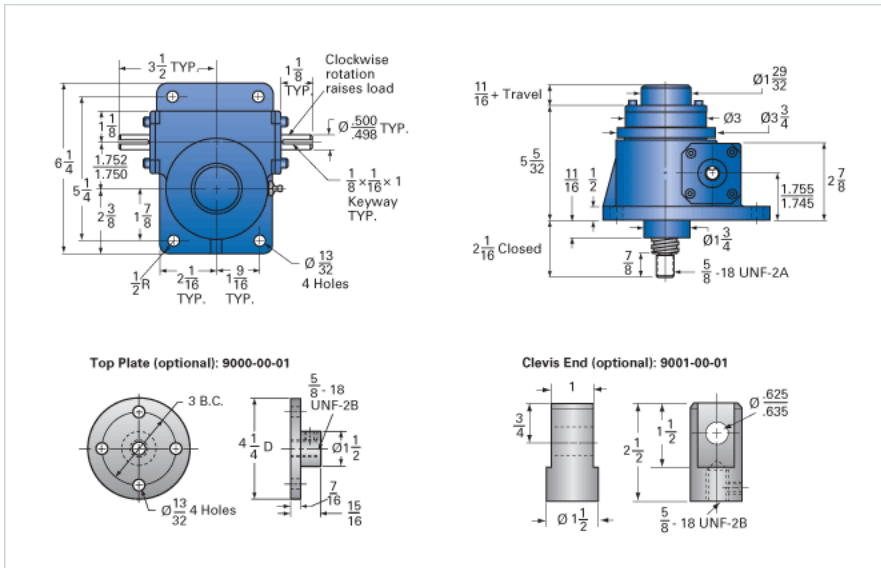

ActionJac 2.5-MSJ-IK 24:1

Call 800-321-7800 or visit us online at www.nookindustries.com to configure and order your ActionJac 2.5-MSJ-IK 24:1 today!

Details

Capacity [Ton]	2.5
Gear Ratio	24:1
Turns of Worm per Inch Travel	96
Torque to Raise 1 lb. [in-lb]	0.0122
Lifting Screw Diameter [in]	1.00
Screw Lead [in]	0.250
Root Diameter [in]	0.698
Tare Drag Torque [in-lb]	5

Performance Specifications

Maximum Allowable Input [hp]	0.50
Maximum Input Torque [in-lb]	53
Maximum Worm Speed at Rated Load [rpm]	516
Maximum Load at 1750 RPM [lb]	1476
Starting Torque	2 x Running Torque

Weight

Base 0 Travel [lb]	17
Per Inch of Travel [lb]	0.45
Grease [lb]	0.5