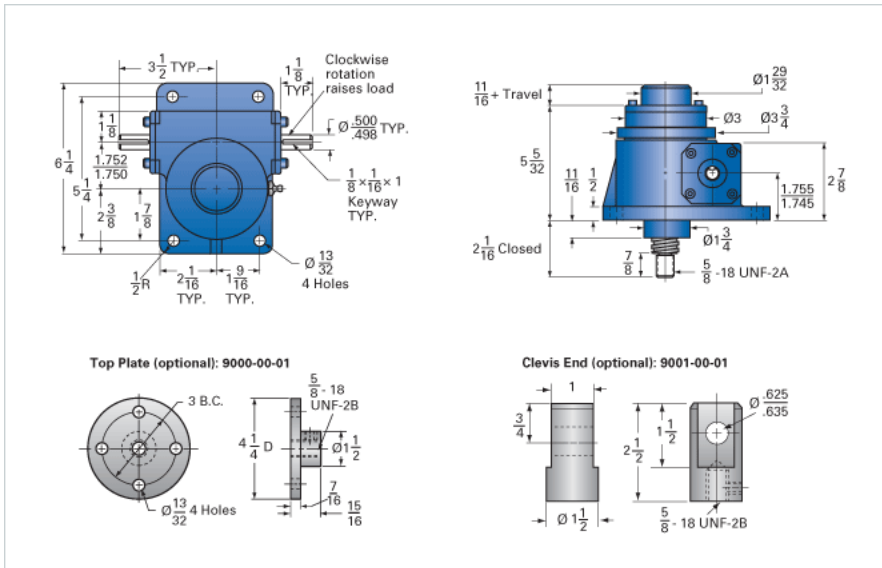

### Details

Capacity [Ton]	2.5
Gear Ratio	24:1
Turns of Worm per Inch Travel	96
Torque to Raise 1 lb. [in-lb]	0.0122
Lifting Screw Diameter [in]	1.00
Screw Lead [in]	0.250
Root Diameter [in]	0.698
Tare Drag Torque [in-lb]	5

### Performance Specifications

Maximum Allowable Input [hp]	0.50
Maximum Input Torque [in-lb]	53
Maximum Worm Speed at Rated Load [rpm]	516
Maximum Load at 1750 RPM [lb]	1476
Starting Torque	2 x Running Torque

### Weight

Base 0 Travel [lb]	17
Per Inch of Travel [lb]	0.45
Grease [lb]	0.5