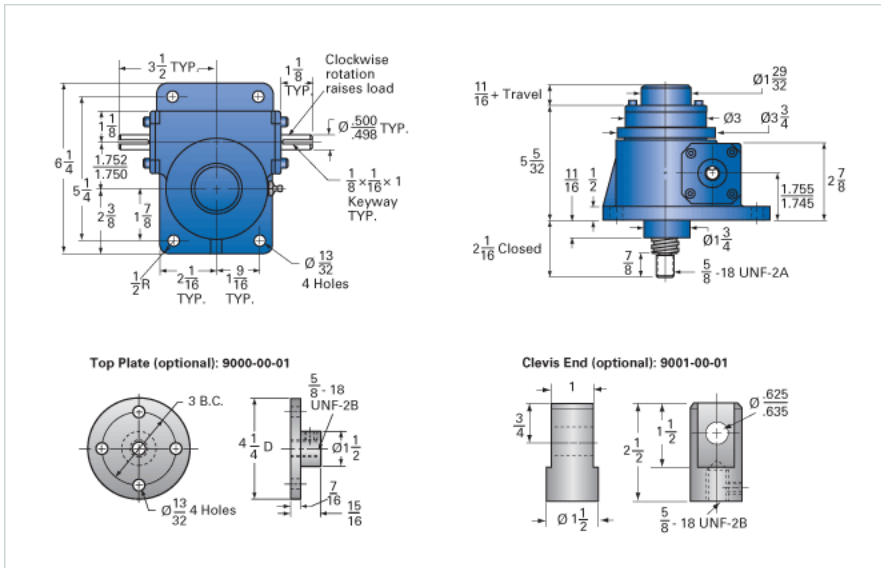

### Details

Capacity [Ton]	2.5
Gear Ratio	24:1
Turns of Worm per Inch Travel	96
Torque to Raise 1 lb. [in-lb]	0.0122
Lifting Screw Diameter [in]	1.00
Screw Lead [in]	0.250
Root Diameter [in]	0.698
Tare Drag Torque [in-lb]	5

### Performance Specifications

Maximum Allowable Input [hp]	0.50
Maximum Input Torque [in-lb]	53
Maximum Worm Speed at Rated Load [rpm]	516
Maximum Load at 1750 RPM [lb]	1476
Starting Torque	2 x Running Torque

### Weight

Base 0 Travel [lb]	17
Per Inch of Travel [lb]	0.45
Grease [lb]	0.5