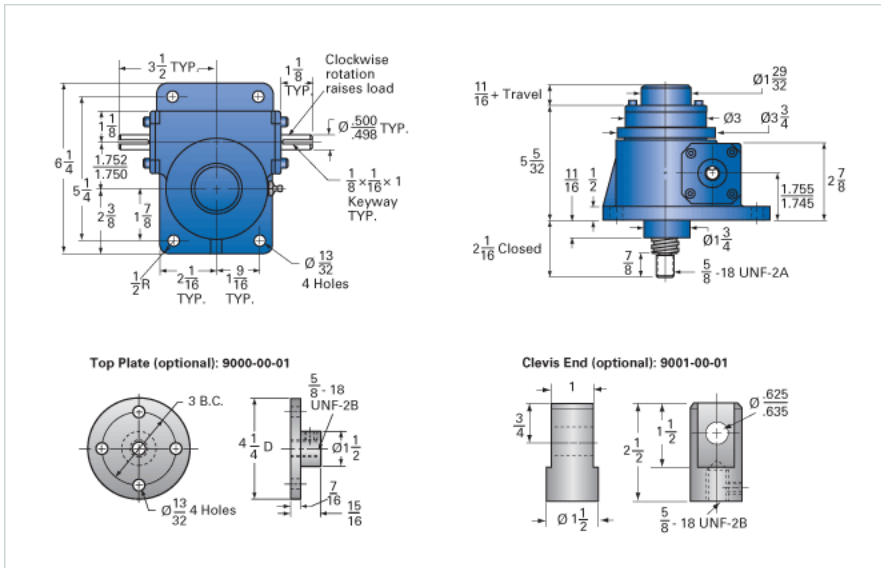

### Details

Capacity [Ton]	2.5
Gear Ratio	12:1
Turns of Worm per Inch Travel	48
Torque to Raise 1 lb. [in-lb]	0.0170
Lifting Screw Diameter [in]	1.00
Screw Lead [in]	0.250
Root Diameter [in]	0.698
Tare Drag Torque [in-lb]	5

### Performance Specifications

Maximum Allowable Input [hp]	1.50
Maximum Input Torque [in-lb]	74
Maximum Worm Speed at Rated Load [rpm]	1110
Maximum Load at 1750 RPM [lb]	3174
Starting Torque	2 x Running Torque

### Weight

Base 0 Travel [lb]	17
Per Inch of Travel [lb]	0.45
Grease [lb]	0.5