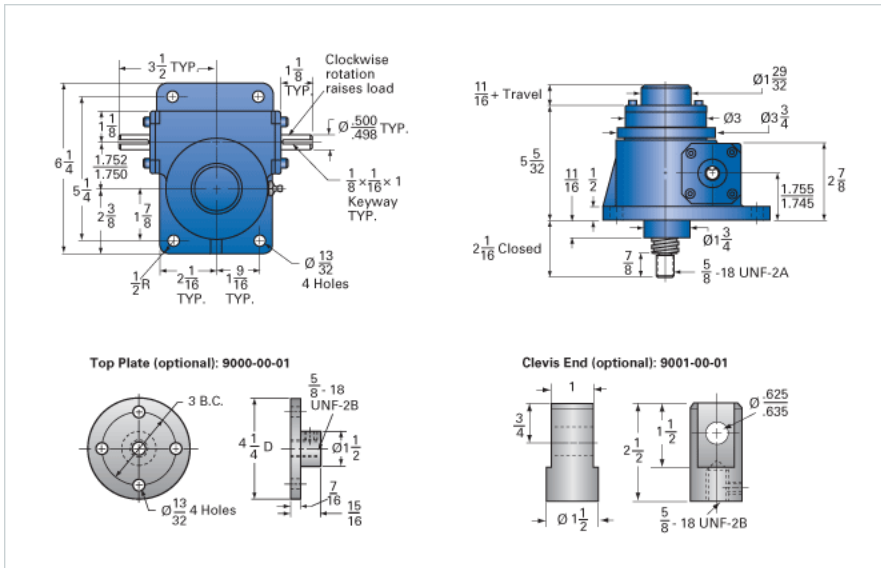

ActionJac 2.5-MSJ-IK 12:1

Call 800-321-7800 or visit us online at www.nookindustries.com to configure and order your ActionJac 2.5-MSJ-IK 12:1 today!

Details

Capacity [Ton]	2.5
Gear Ratio	12:1
Turns of Worm per Inch Travel	48
Torque to Raise 1 lb. [in-lb]	0.0170
Lifting Screw Diameter [in]	1.00
Screw Lead [in]	0.250
Root Diameter [in]	0.698
Tare Drag Torque [in-lb]	5

Performance Specifications

Maximum Allowable Input [hp]	1.50
Maximum Input Torque [in-lb]	74
Maximum Worm Speed at Rated Load [rpm]	1110
Maximum Load at 1750 RPM [lb]	3174
Starting Torque	2 x Running Torque

Weight

Base 0 Travel [lb]	17
Per Inch of Travel [lb]	0.45
Grease [lb]	0.5