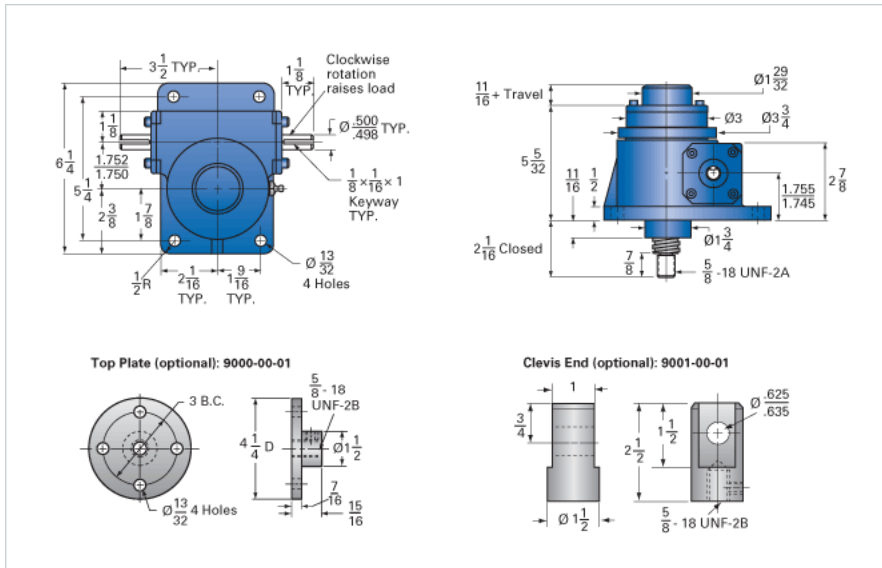

ActionJac 2.5-MSJ-IK 12:1

Call 800-321-7800 or visit us online at www.nookindustries.com to configure and order your ActionJac 2.5-MSJ-IK 12:1 today!

Details

Capacity [Ton]	2.5
Gear Ratio	12:1
Turns of Worm per Inch Travel	48
Torque to Raise 1 lb. [in-lb]	0.0170
Lifting Screw Diameter [in]	1.00
Screw Lead [in]	0.250
Root Diameter [in]	0.698
Tare Drag Torque [in-lb]	5

Performance Specifications

Maximum Allowable Input [hp]	1.50
Maximum Input Torque [in-lb]	74
Maximum Worm Speed at Rated Load [rpm]	1110
Maximum Load at 1750 RPM [lb]	3174
Starting Torque	2 x Running Torque

Weight

Base 0 Travel [lb]	17
Per Inch of Travel [lb]	0.45
Grease [lb]	0.5