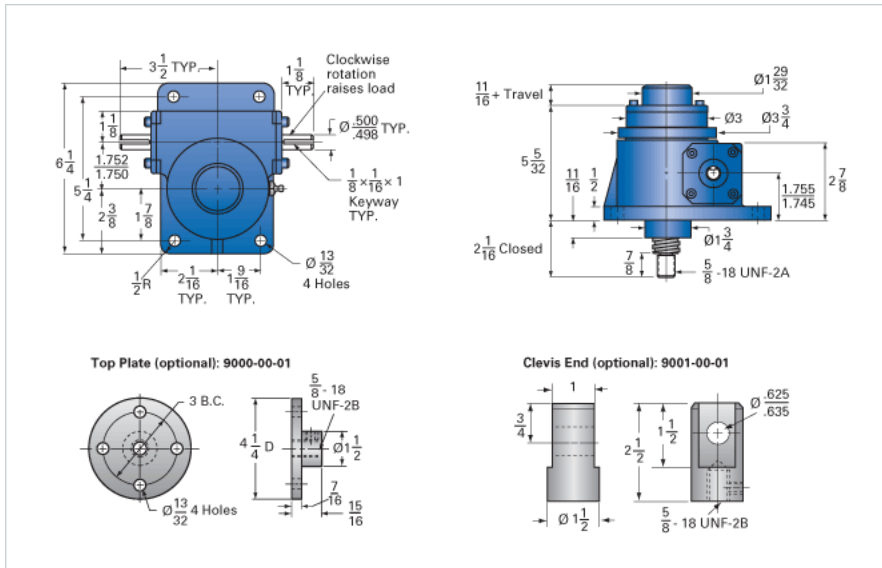

ActionJac 2.5-MSJ-IK 6:1

Call 800-321-7800 or visit us online at www.nookindustries.com to configure and order your ActionJac 2.5-MSJ-IK 6:1 today!

Details

Capacity [Ton]	2.5
Gear Ratio	6:1
Turns of Worm per Inch Travel	24
Torque to Raise 1 lb. [in-lb]	0.0290
Lifting Screw Diameter [in]	1.00
Screw Lead [in]	0.250
Root Diameter [in]	0.698
Tare Drag Torque [in-lb]	5

Performance Specifications

Maximum Allowable Input [hp]	2.00
Maximum Input Torque [in-lb]	126
Maximum Worm Speed at Rated Load [rpm]	869
Maximum Load at 1750 RPM [lb]	2483
Starting Torque	2 x Running Torque

Weight

Base 0 Travel [lb]	17
Per Inch of Travel [lb]	0.45
Grease [lb]	0.5