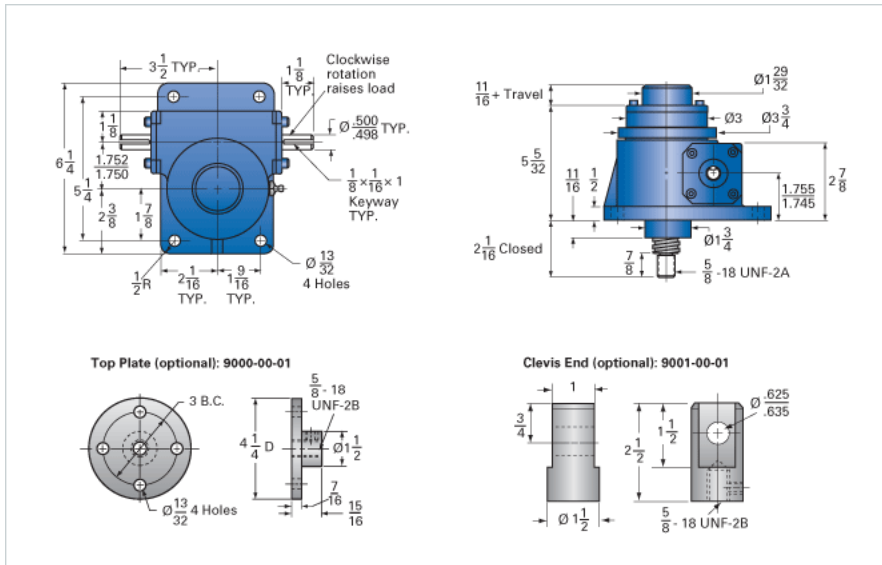

ActionJac 2.5-MSJ-IK 6:1

Call 800-321-7800 or visit us online at www.nookindustries.com to configure and order your ActionJac 2.5-MSJ-IK 6:1 today!

Details

Capacity [Ton]	2.5
Gear Ratio	6:1
Turns of Worm per Inch Travel	24
Torque to Raise 1 lb. [in-lb]	0.0290
Lifting Screw Diameter [in]	1.00
Screw Lead [in]	0.250
Root Diameter [in]	0.698
Tare Drag Torque [in-lb]	5

Performance Specifications

Maximum Allowable Input [hp]	2.00
Maximum Input Torque [in-lb]	126
Maximum Worm Speed at Rated Load [rpm]	869
Maximum Load at 1750 RPM [lb]	2483
Starting Torque	2 x Running Torque

Weight

Base 0 Travel [lb]	17
Per Inch of Travel [lb]	0.45
Grease [lb]	0.5