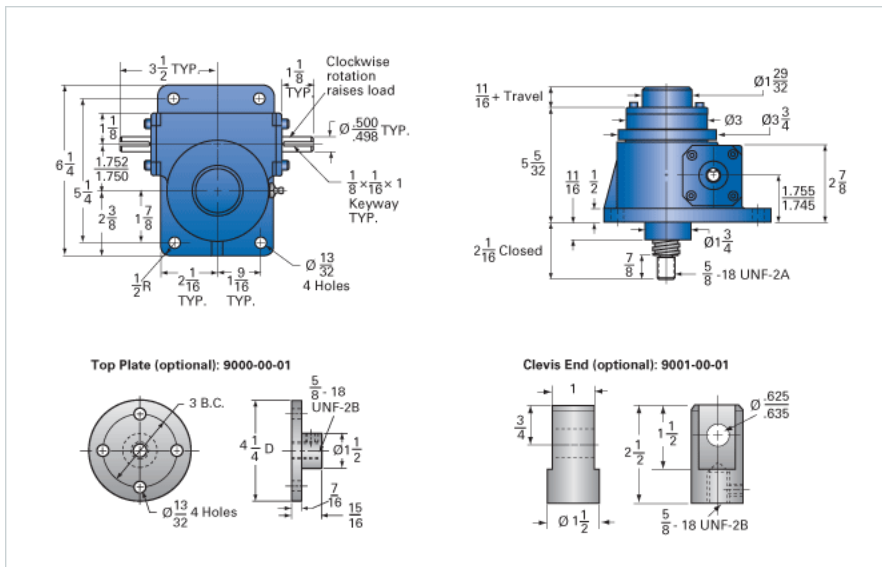

ActionJac 2.5-MSJ-IK 6:1

Call 800-321-7800 or visit us online at www.nookindustries.com to configure and order your ActionJac 2.5-MSJ-IK 6:1 today!

Details

Capacity [Ton]	2.5
Gear Ratio	6:1
Turns of Worm per Inch Travel	24
Torque to Raise 1 lb. [in-lb]	0.0290
Lifting Screw Diameter [in]	1.00
Screw Lead [in]	0.250
Root Diameter [in]	0.698
Tare Drag Torque [in-lb]	5

Performance Specifications

Maximum Allowable Input [hp]	2.00
Maximum Input Torque [in-lb]	126
Maximum Worm Speed at Rated Load [rpm]	869
Maximum Load at 1750 RPM [lb]	2483
Starting Torque	2 x Running Torque

Weight

Base 0 Travel [lb]	17
Per Inch of Travel [lb]	0.45
Grease [lb]	0.5