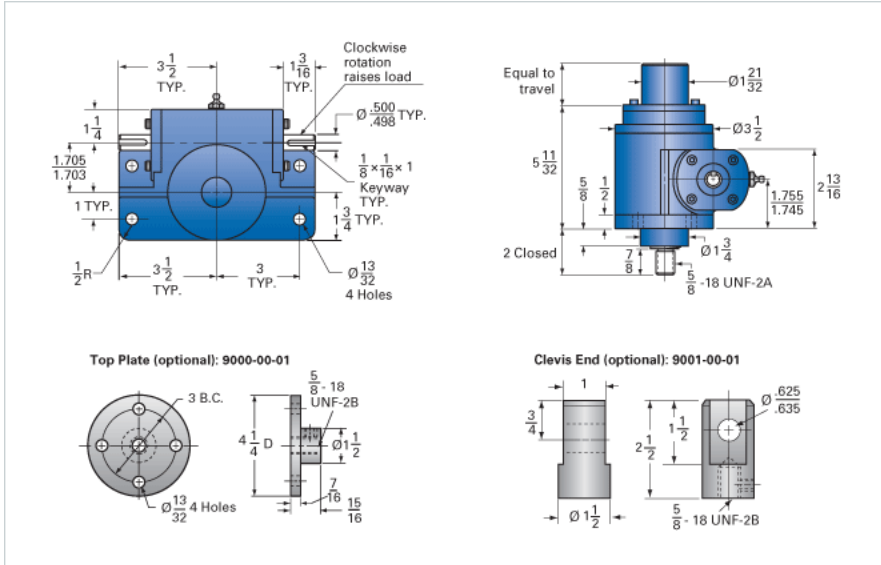

ActionJac 2-MSJ-IK 24:1

Call 800-321-7800 or visit us online at www.nookindustries.com to configure and order your ActionJac 2-MSJ-IK 24:1 today!

Details

Capacity [Ton]	2
Gear Ratio	24:1
Turns of Worm per Inch Travel	96
Torque to Raise 1 lb. [in-lb]	0.0121
Lifting Screw Diameter [in]	1.00
Screw Lead [in]	0.250
Root Diameter [in]	0.698
Tare Drag Torque [in-lb]	4

Performance Specifications

Maximum Allowable Input [hp]	0.50
Maximum Input Torque [in-lb]	42
Maximum Worm Speed at Rated Load [rpm]	651
Maximum Load at 1750 RPM [lb]	1488
Starting Torque	2 x Running Torque

Weight

Base 0 Travel [lb]	15
Per Inch of Travel [lb]	0.45
Grease [lb]	0.5