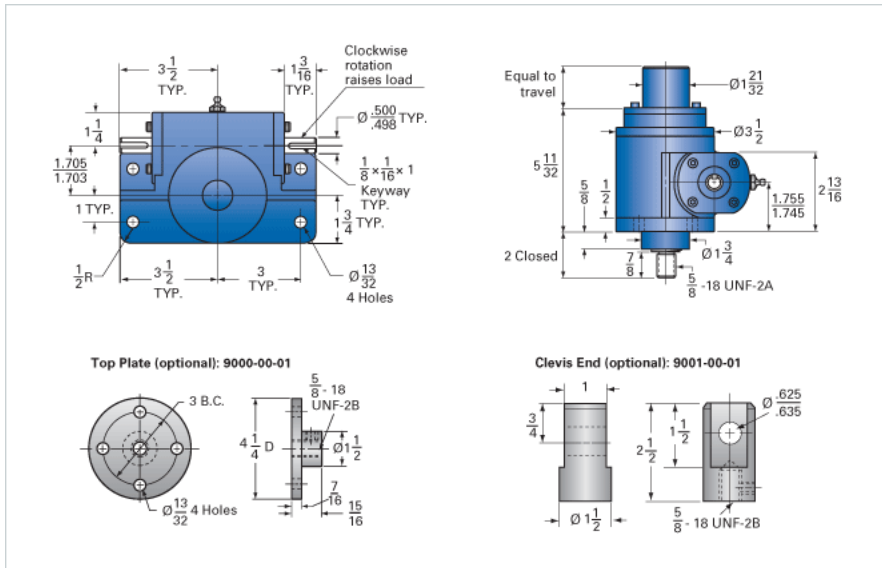

### Details

Capacity [Ton]	2
Gear Ratio	24:1
Turns of Worm per Inch Travel	96
Torque to Raise 1 lb. [in-lb]	0.0121
Lifting Screw Diameter [in]	1.00
Screw Lead [in]	0.250
Root Diameter [in]	0.698
Tare Drag Torque [in-lb]	4

### Performance Specifications

Maximum Allowable Input [hp]	0.50
Maximum Input Torque [in-lb]	42
Maximum Worm Speed at Rated Load [rpm]	651
Maximum Load at 1750 RPM [lb]	1488
Starting Torque	2 x Running Torque

### Weight

Base 0 Travel [lb]	15
Per Inch of Travel [lb]	0.45
Grease [lb]	0.5