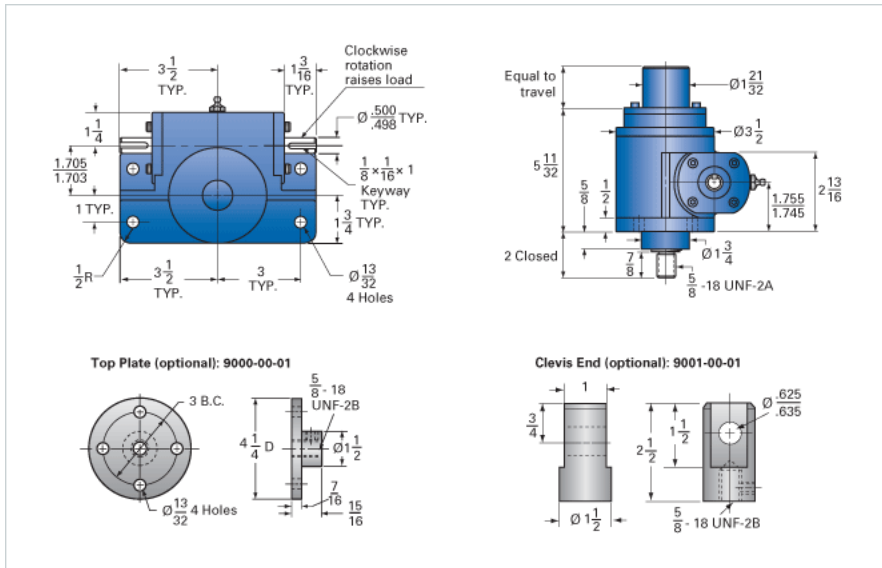

ActionJac 2-MSJ-IK 24:1

Call 800-321-7800 or visit us online at www.nookindustries.com to configure and order your ActionJac 2-MSJ-IK 24:1 today!

Details

Capacity [Ton]	2
Gear Ratio	24:1
Turns of Worm per Inch Travel	96
Torque to Raise 1 lb. [in-lb]	0.0121
Lifting Screw Diameter [in]	1.00
Screw Lead [in]	0.250
Root Diameter [in]	0.698
Tare Drag Torque [in-lb]	4

Performance Specifications

Maximum Allowable Input [hp]	0.50
Maximum Input Torque [in-lb]	42
Maximum Worm Speed at Rated Load [rpm]	651
Maximum Load at 1750 RPM [lb]	1488
Starting Torque	2 x Running Torque

Weight

Base 0 Travel [lb]	15
Per Inch of Travel [lb]	0.45
Grease [lb]	0.5