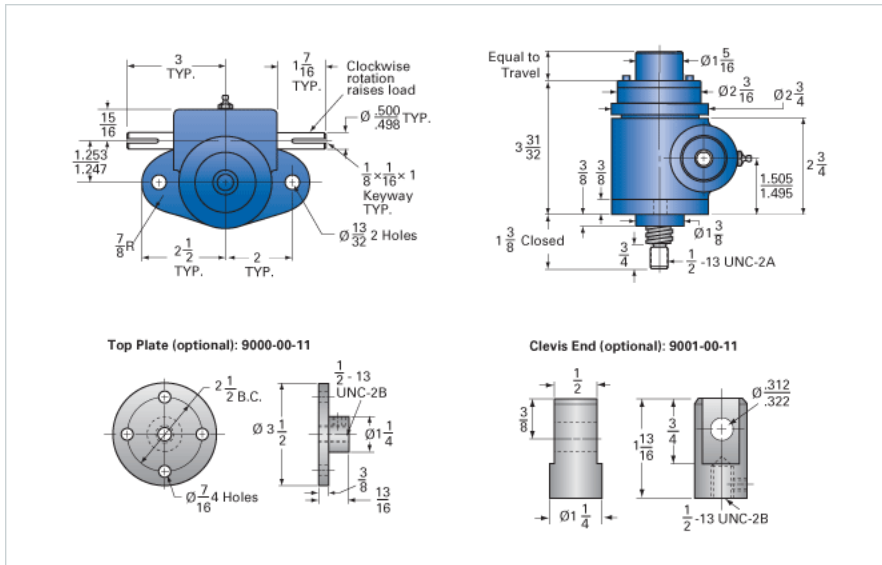

ActionJac 1-MSJ-IK 20:1

Call 800-321-7800 or visit us online at www.nookindustries.com to configure and order your ActionJac 1-MSJ-IK 20:1 today!

Details

Capacity [Ton]	1
Gear Ratio	20:1
Turns of Worm per Inch Travel	100
Torque to Raise 1 lb. [in-lb]	0.0121
Lifting Screw Diameter [in]	0.75
Screw Lead [in]	0.200
Root Diameter [in]	0.502
Tare Drag Torque [in-lb]	3

Performance Specifications

Maximum Allowable Input [hp]	0.25
Maximum Input Torque [in-lb]	21
Maximum Worm Speed at Rated Load [rpm]	651
Maximum Load at 1750 RPM [lb]	744
Starting Torque	2 x Running Torque

Weight

Base 0 Travel [lb]	5.5
Per Inch of Travel [lb]	0.30
Grease [lb]	0.5