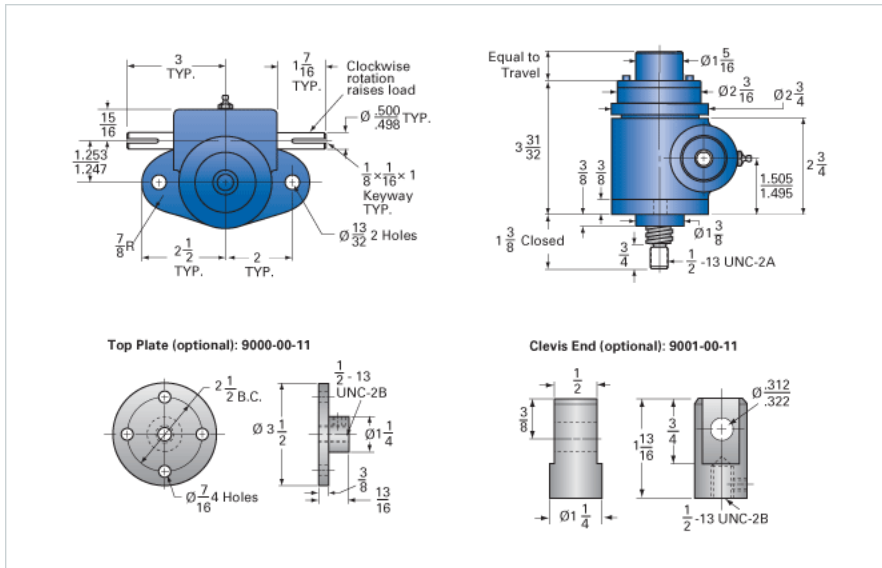

### Details

Capacity [Ton]	1
Gear Ratio	20:1
Turns of Worm per Inch Travel	100
Torque to Raise 1 lb. [in-lb]	0.0121
Lifting Screw Diameter [in]	0.75
Screw Lead [in]	0.200
Root Diameter [in]	0.502
Tare Drag Torque [in-lb]	3

### Performance Specifications

Maximum Allowable Input [hp]	0.25
Maximum Input Torque [in-lb]	21
Maximum Worm Speed at Rated Load [rpm]	651
Maximum Load at 1750 RPM [lb]	744
Starting Torque	2 x Running Torque

### Weight

Base 0 Travel [lb]	5.5
Per Inch of Travel [lb]	0.30
Grease [lb]	0.5