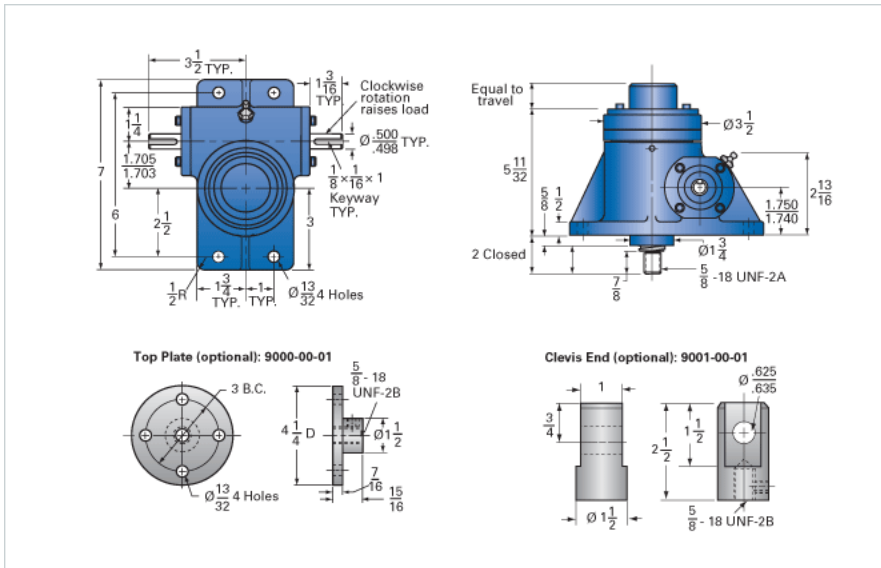

### Details

Capacity [Ton]	2
Gear Ratio	24:1
Turns of Worm per Inch Travel	96
Torque to Raise 1 lb. [in-lb]	0.0121
Lifting Screw Diameter [in]	1.00
Screw Lead [in]	0.250
Root Diameter [in]	0.698
Tare Drag Torque [in-lb]	4

### Performance Specifications

Maximum Allowable Input [hp]	0.50
Maximum Input Torque [in-lb]	42
Maximum Worm Speed at Rated Load [rpm]	651
Maximum Load at 1750 RPM [lb]	1488
Starting Torque	2 x Running Torque