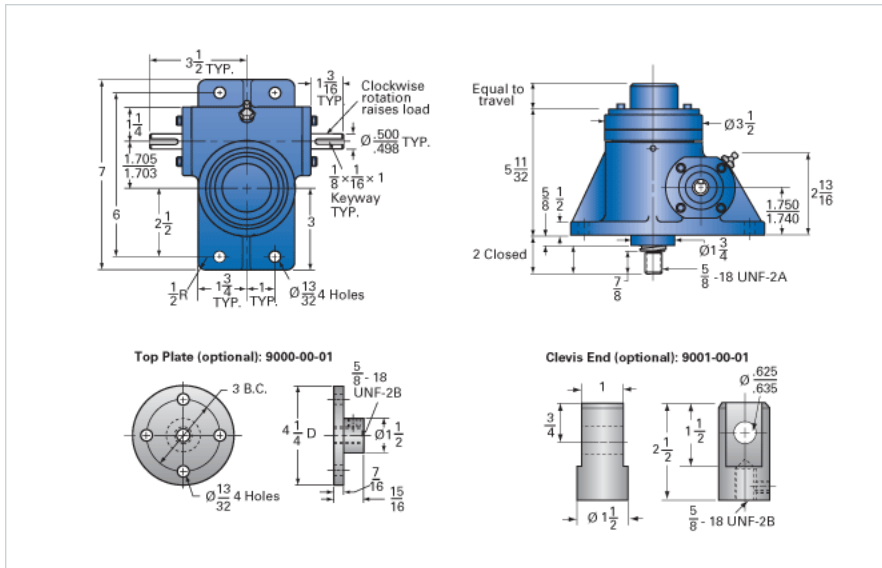

### Details

Capacity [Ton]	2
Gear Ratio	24:1
Turns of Worm per Inch Travel	96
Torque to Raise 1 lb. [in-lb]	0.0121
Lifting Screw Diameter [in]	1.00
Screw Lead [in]	0.250
Root Diameter [in]	0.698
Tare Drag Torque [in-lb]	4

### Performance Specifications

Maximum Allowable Input [hp]	0.50
Maximum Input Torque [in-lb]	42
Maximum Worm Speed at Rated Load [rpm]	651
Maximum Load at 1750 RPM [lb]	1488
Starting Torque	2 x Running Torque