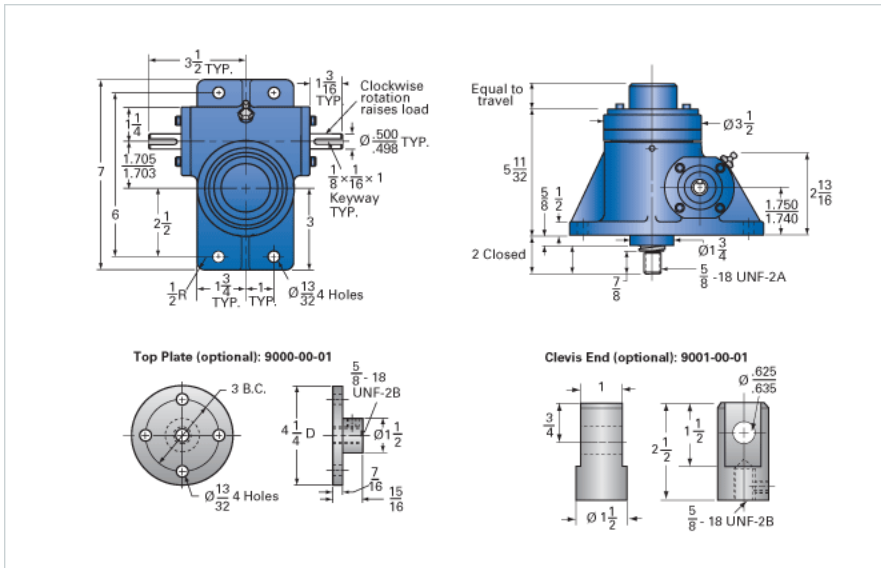

ActionJac 2R-MSJ-IK 24:1

Call 800-321-7800 or visit us online at www.nookindustries.com to configure and order your ActionJac 2R-MSJ-IK 24:1 today!

Details

Capacity [Ton]	2
Gear Ratio	24:1
Turns of Worm per Inch Travel	96
Torque to Raise 1 lb. [in-lb]	0.0121
Lifting Screw Diameter [in]	1.00
Screw Lead [in]	0.250
Root Diameter [in]	0.698
Tare Drag Torque [in-lb]	4

Performance Specifications

Maximum Allowable Input [hp]	0.50
Maximum Input Torque [in-lb]	42
Maximum Worm Speed at Rated Load [rpm]	651
Maximum Load at 1750 RPM [lb]	1488
Starting Torque	2 x Running Torque