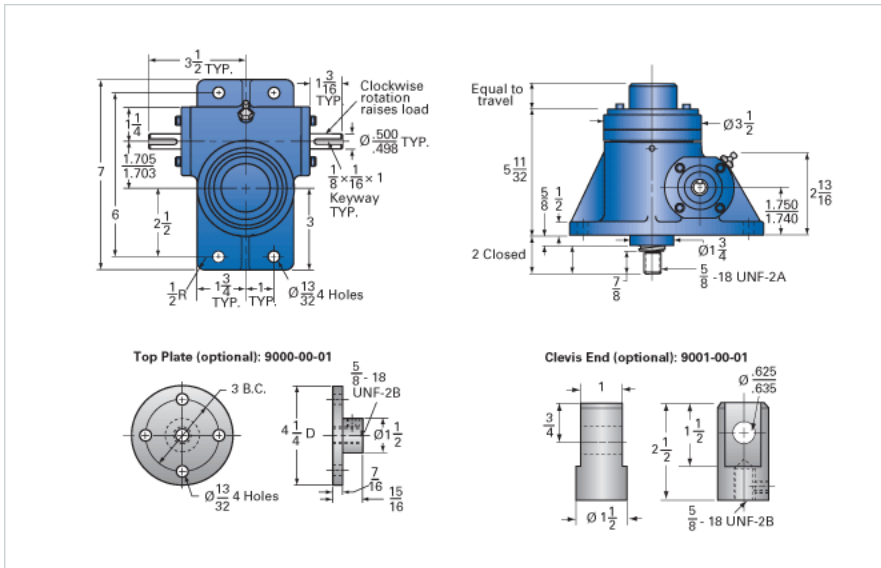

### Details

Capacity [Ton]	2
Gear Ratio	12:1
Turns of Worm per Inch Travel	48
Torque to Raise 1 lb. [in-lb]	0.0177
Lifting Screw Diameter [in]	1.00
Screw Lead [in]	0.250
Root Diameter [in]	0.698
Tare Drag Torque [in-lb]	4

### Performance Specifications

Maximum Allowable Input [hp]	1.50
Maximum Input Torque [in-lb]	62
Maximum Worm Speed at Rated Load [rpm]	1326
Maximum Load at 1750 RPM [lb]	3031
Starting Torque	2 x Running Torque