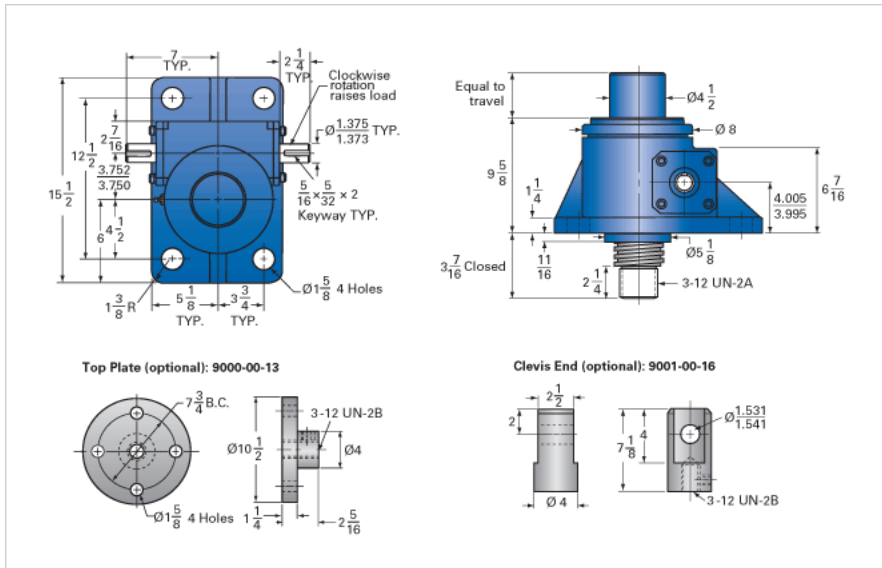

### Details

Capacity [Ton]	35
Gear Ratio	32:1
Turns of Worm per Inch Travel	48
Torque to Raise 1 lb. [in-lb]	0.0257
Lifting Screw Diameter [in]	3.75
Screw Lead [in]	0.667
Root Diameter [in]	3.009
Tare Drag Torque [in-lb]	50

### Performance Specifications

Maximum Allowable Input [hp]	3.50
Maximum Input Torque [in-lb]	1800
Maximum Worm Speed at Rated Load [rpm]	122
Maximum Load at 1750 RPM [lb]	4904
Starting Torque	2 x Running Torque