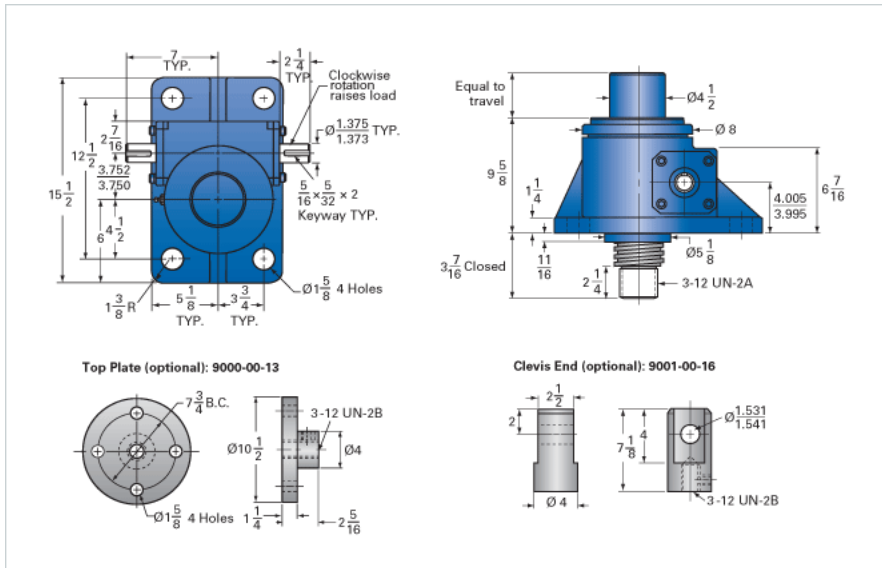

ActionJac 35AB-MSJ-I 32:1

Call 800-321-7800 or visit us online at www.nookindustries.com to configure and order your ActionJac 35AB-MSJ-I 32:1 today!

Details

Capacity [Ton]	35
Gear Ratio	32:1
Turns of Worm per Inch Travel	48
Torque to Raise 1 lb. [in-lb]	0.0257
Lifting Screw Diameter [in]	3.75
Screw Lead [in]	0.667
Root Diameter [in]	3.009
Tare Drag Torque [in-lb]	50

Performance Specifications

Maximum Allowable Input [hp]	3.50
Maximum Input Torque [in-lb]	1800
Maximum Worm Speed at Rated Load [rpm]	122
Maximum Load at 1750 RPM [lb]	4904
Starting Torque	2 x Running Torque

Weight

Base 0 Travel [lb]	145
Per Inch of Travel [lb]	3.40
Grease [lb]	3.5