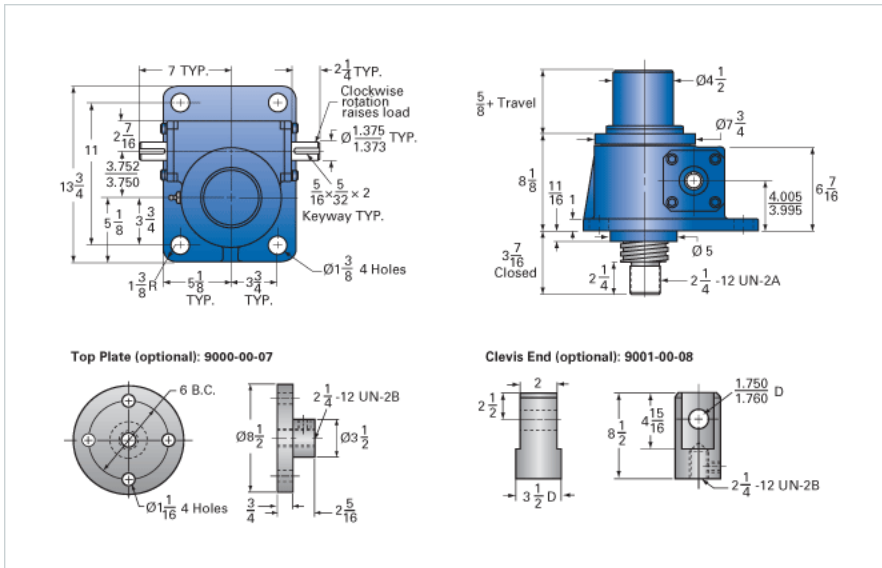

### Details

Capacity [Ton]	30
Gear Ratio	32:1
Turns of Worm per Inch Travel	48
Torque to Raise 1 lb. [in-lb]	0.0235
Lifting Screw Diameter [in]	3.38
Screw Lead [in]	0.667
Root Diameter [in]	2.652
Tare Drag Torque [in-lb]	50

### Performance Specifications

Maximum Allowable Input [hp]	3.50
Maximum Input Torque [in-lb]	1411
Maximum Worm Speed at Rated Load [rpm]	156
Maximum Load at 1750 RPM [lb]	5364
Starting Torque	2 x Running Torque