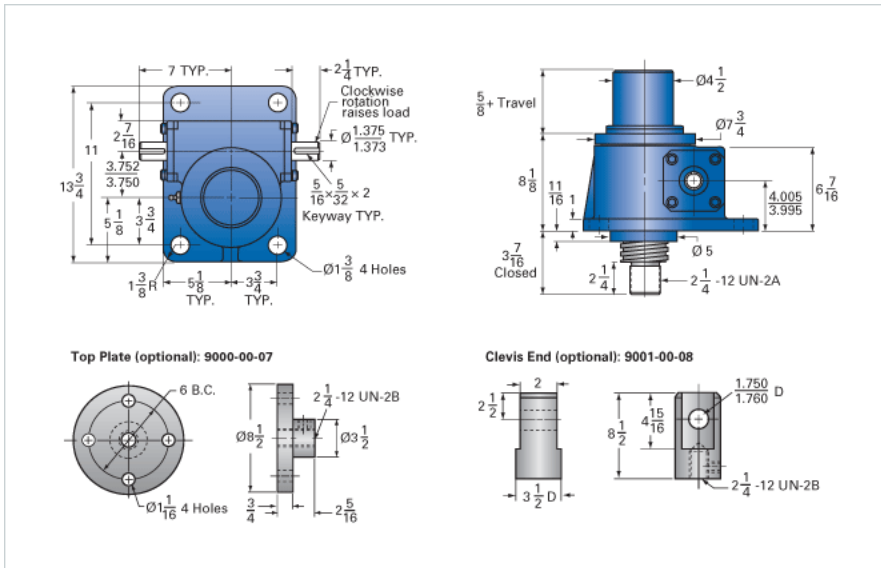

### Details

Capacity [Ton]	30
Gear Ratio	32:1
Turns of Worm per Inch Travel	48
Torque to Raise 1 lb. [in-lb]	0.0235
Lifting Screw Diameter [in]	3.38
Screw Lead [in]	0.667
Root Diameter [in]	2.652
Tare Drag Torque [in-lb]	50

### Performance Specifications

Maximum Allowable Input [hp]	3.50
Maximum Input Torque [in-lb]	1411
Maximum Worm Speed at Rated Load [rpm]	156
Maximum Load at 1750 RPM [lb]	5364
Starting Torque	2 x Running Torque