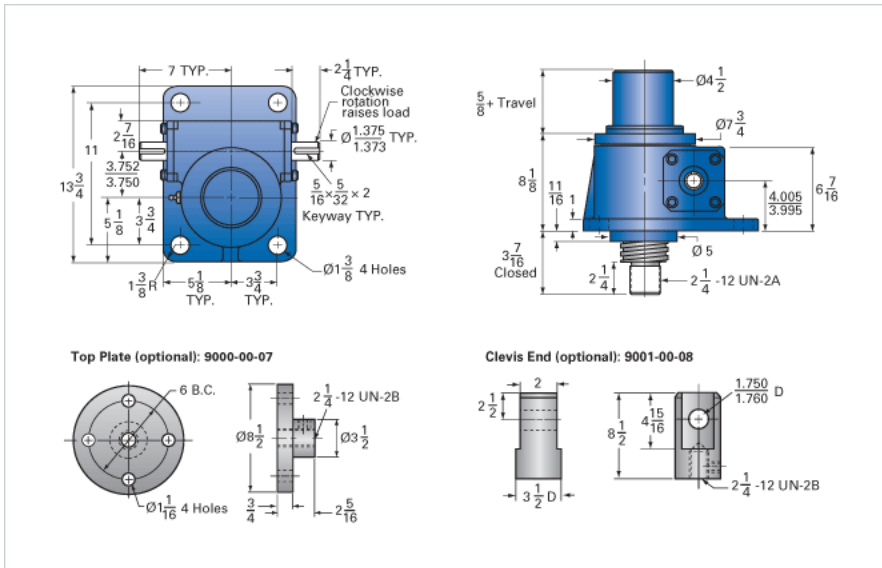

ActionJac 30AB-MSJ-I 32:1

Call 800-321-7800 or visit us online at www.nookindustries.com to configure and order your ActionJac 30AB-MSJ-I 32:1 today!

Details

Capacity [Ton]	30
Gear Ratio	32:1
Turns of Worm per Inch Travel	48
Torque to Raise 1 lb. [in-lb]	0.0235
Lifting Screw Diameter [in]	3.38
Screw Lead [in]	0.667
Root Diameter [in]	2.652
Tare Drag Torque [in-lb]	50

Performance Specifications

Maximum Allowable Input [hp]	3.50
Maximum Input Torque [in-lb]	1411
Maximum Worm Speed at Rated Load [rpm]	156
Maximum Load at 1750 RPM [lb]	5364
Starting Torque	2 x Running Torque