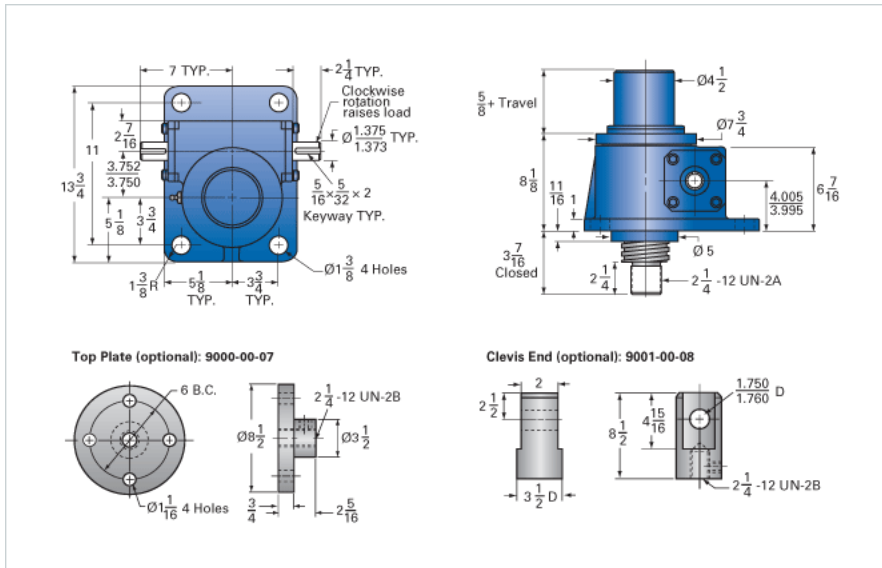

ActionJac 30AB-MSJ-I 32:1

Call 800-321-7800 or visit us online at www.nookindustries.com to configure and order your ActionJac 30AB-MSJ-I 32:1 today!

Details

Capacity [Ton]	30
Gear Ratio	32:1
Turns of Worm per Inch Travel	48
Torque to Raise 1 lb. [in-lb]	0.0235
Lifting Screw Diameter [in]	3.38
Screw Lead [in]	0.667
Root Diameter [in]	2.652
Tare Drag Torque [in-lb]	50

Performance Specifications

Maximum Allowable Input [hp]	3.50
Maximum Input Torque [in-lb]	1411
Maximum Worm Speed at Rated Load [rpm]	156
Maximum Load at 1750 RPM [lb]	5364
Starting Torque	2 x Running Torque