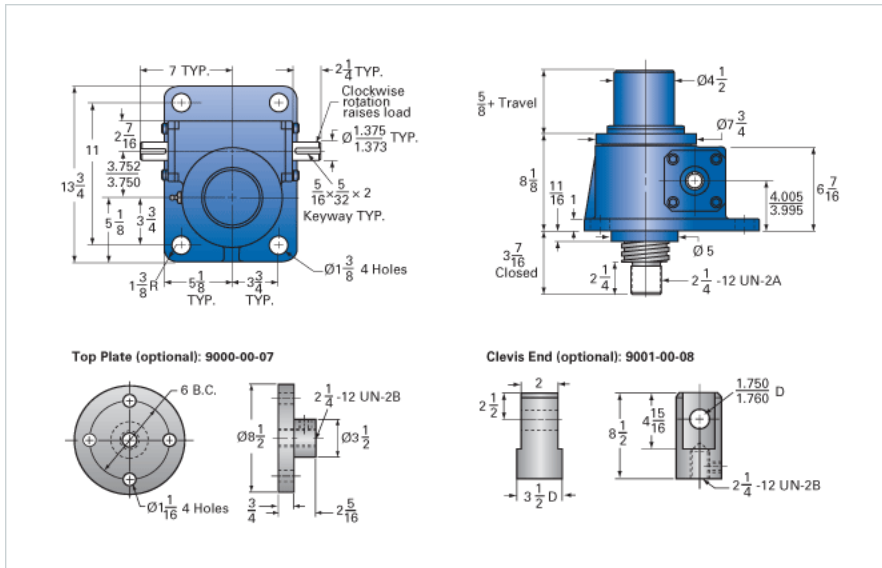

### Details

Capacity [Ton]	30
Gear Ratio	10 2/3:1
Turns of Worm per Inch Travel	16
Torque to Raise 1 lb. [in-lb]	0.0452
Lifting Screw Diameter [in]	3.38
Screw Lead [in]	0.667
Root Diameter [in]	2.652
Tare Drag Torque [in-lb]	50

### Performance Specifications

Maximum Allowable Input [hp]	11.00
Maximum Input Torque [in-lb]	2710
Maximum Worm Speed at Rated Load [rpm]	256
Maximum Load at 1750 RPM [lb]	8764
Starting Torque	2 x Running Torque