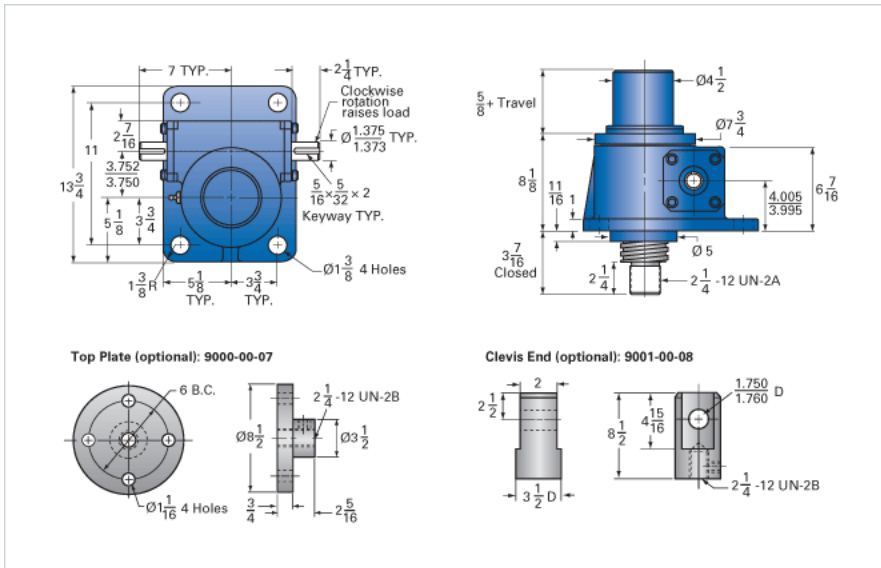

### Details

Capacity [Ton]	30
Gear Ratio	10 2/3:1
Turns of Worm per Inch Travel	16
Torque to Raise 1 lb. [in-lb]	0.0452
Lifting Screw Diameter [in]	3.38
Screw Lead [in]	0.667
Root Diameter [in]	2.652
Tare Drag Torque [in-lb]	50

### Performance Specifications

Maximum Allowable Input [hp]	11.00
Maximum Input Torque [in-lb]	2710
Maximum Worm Speed at Rated Load [rpm]	256
Maximum Load at 1750 RPM [lb]	8764
Starting Torque	2 x Running Torque