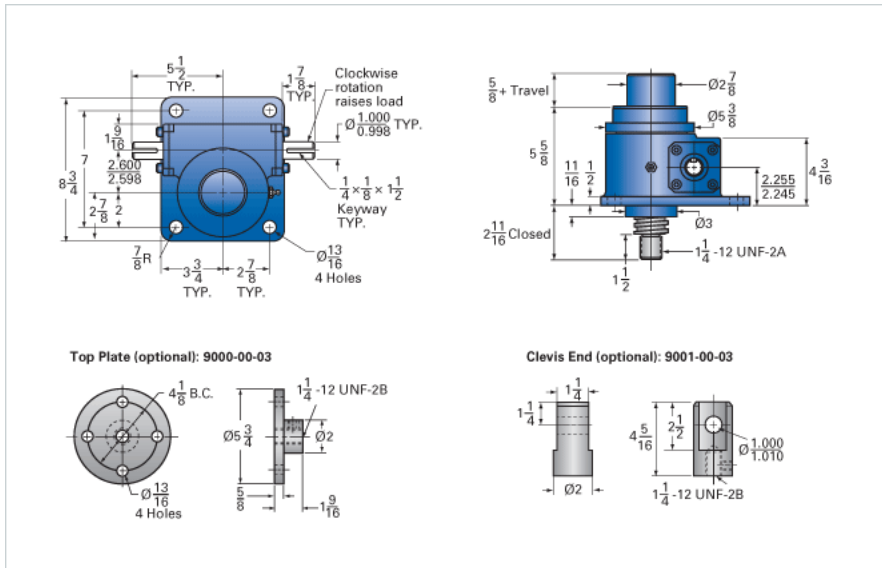

ActionJac 10AB-MSJ-I 24:1

Call 800-321-7800 or visit us online at www.nookindustries.com to configure and order your ActionJac 10AB-MSJ-I 24:1 today!

Details

Capacity [Ton]	10
Gear Ratio	24:1
Turns of Worm per Inch Travel	48
Torque to Raise 1 lb. [in-lb]	0.0192
Lifting Screw Diameter [in]	2.00
Screw Lead [in]	0.500
Root Diameter [in]	1.410
Tare Drag Torque [in-lb]	20

Performance Specifications

Maximum Allowable Input [hp]	1.50
Maximum Input Torque [in-lb]	384
Maximum Worm Speed at Rated Load [rpm]	246
Maximum Load at 1750 RPM [lb]	2813
Starting Torque	2 x Running Torque

Weight

Base 0 Travel [lb]	45
Per Inch of Travel [lb]	1.20
Grease [lb]	1.5