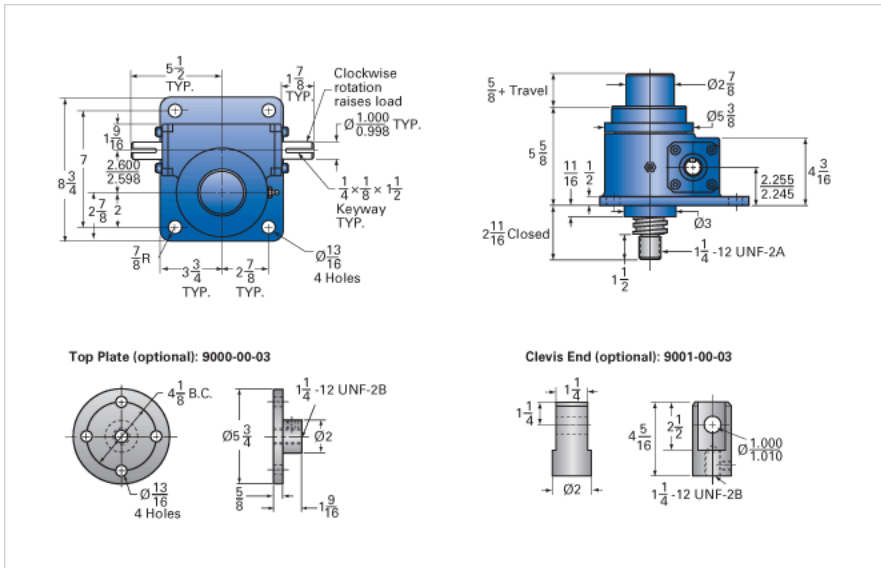

### Details

Capacity [Ton]	10
Gear Ratio	24:1
Turns of Worm per Inch Travel	48
Torque to Raise 1 lb. [in-lb]	0.0192
Lifting Screw Diameter [in]	2.00
Screw Lead [in]	0.500
Root Diameter [in]	1.410
Tare Drag Torque [in-lb]	20

### Performance Specifications

Maximum Allowable Input [hp]	1.50
Maximum Input Torque [in-lb]	384
Maximum Worm Speed at Rated Load [rpm]	246
Maximum Load at 1750 RPM [lb]	2813
Starting Torque	2 x Running Torque