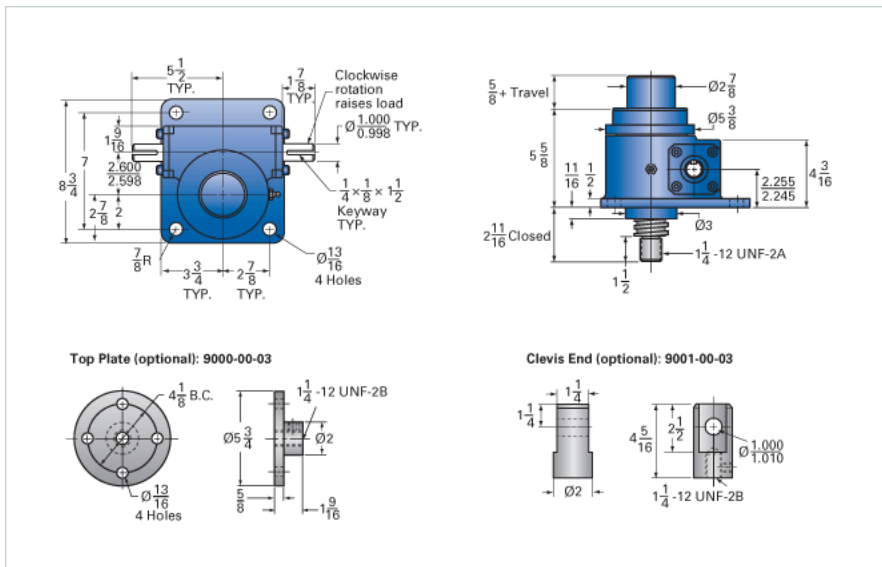

ActionJac 10AB-MSJ-I 24:1

Call 800-321-7800 or visit us online at www.nookindustries.com to configure and order your ActionJac 10AB-MSJ-I 24:1 today!

Details

Capacity [Ton]	10
Gear Ratio	24:1
Turns of Worm per Inch Travel	48
Torque to Raise 1 lb. [in-lb]	0.0192
Lifting Screw Diameter [in]	2.00
Screw Lead [in]	0.500
Root Diameter [in]	1.410
Tare Drag Torque [in-lb]	20

Performance Specifications

Maximum Allowable Input [hp]	1.50
Maximum Input Torque [in-lb]	384
Maximum Worm Speed at Rated Load [rpm]	246
Maximum Load at 1750 RPM [lb]	2813
Starting Torque	2 x Running Torque

Weight

Base 0 Travel [lb]	45
Per Inch of Travel [lb]	1.20
Grease [lb]	1.5