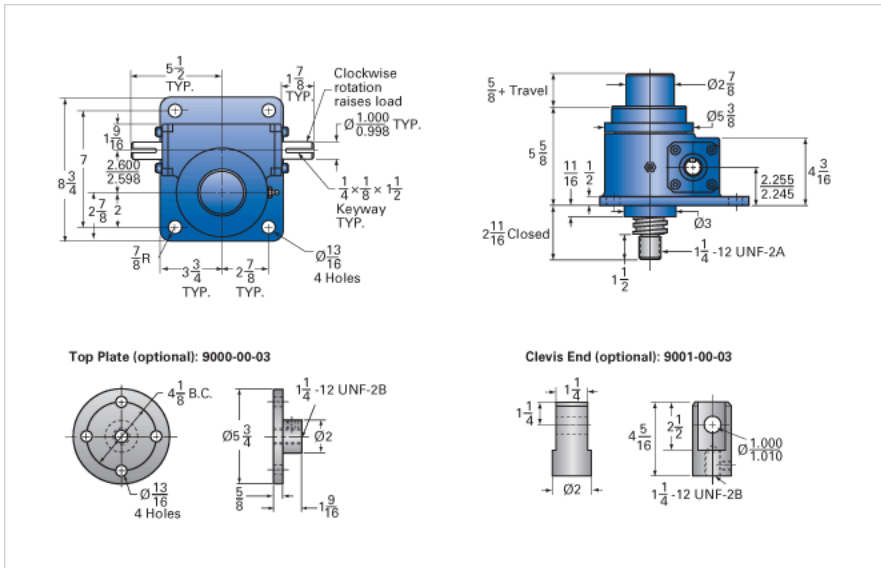

ActionJac 10AB-MSJ-I 8:1

Call 800-321-7800 or visit us online at www.nookindustries.com to configure and order your ActionJac 10AB-MSJ-I 8:1 today!

Details

Capacity [Ton]	10
Gear Ratio	8:1
Turns of Worm per Inch Travel	16
Torque to Raise 1 lb. [in-lb]	0.0377
Lifting Screw Diameter [in]	2.00
Screw Lead [in]	0.500
Root Diameter [in]	1.410
Tare Drag Torque [in-lb]	20

Performance Specifications

Maximum Allowable Input [hp]	5.00
Maximum Input Torque [in-lb]	753
Maximum Worm Speed at Rated Load [rpm]	418
Maximum Load at 1750 RPM [lb]	4776
Starting Torque	2 x Running Torque

Weight

Base 0 Travel [lb]	45
Per Inch of Travel [lb]	1.20
Grease [lb]	1.5