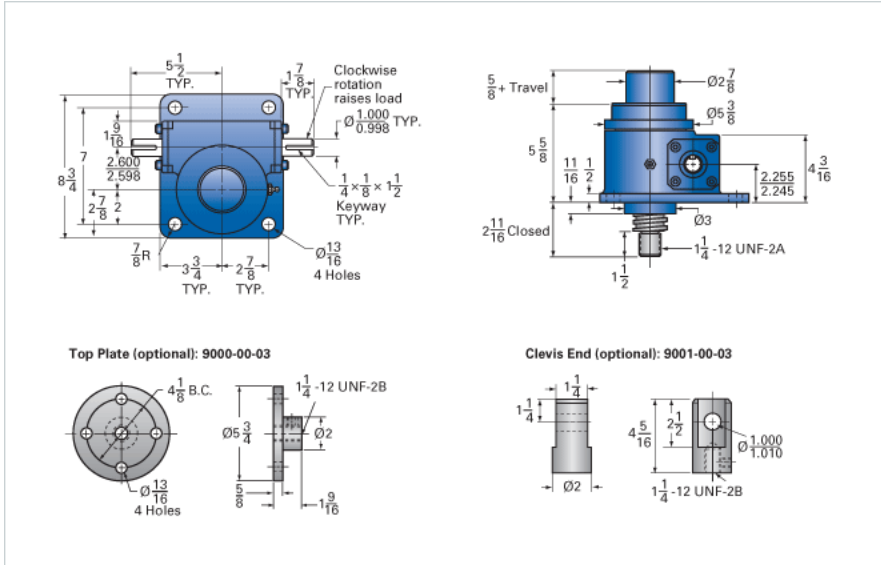

ActionJac 10AB-MSJ-I 8:1

Call 800-321-7800 or visit us online at www.nookindustries.com to configure and order your ActionJac 10AB-MSJ-I 8:1 today!

Details

Capacity [Ton]	10
Gear Ratio	8:1
Turns of Worm per Inch Travel	16
Torque to Raise 1 lb. [in-lb]	0.0377
Lifting Screw Diameter [in]	2.00
Screw Lead [in]	0.500
Root Diameter [in]	1.410
Tare Drag Torque [in-lb]	20

Performance Specifications

Maximum Allowable Input [hp]	5.00
Maximum Input Torque [in-lb]	753
Maximum Worm Speed at Rated Load [rpm]	418
Maximum Load at 1750 RPM [lb]	4776
Starting Torque	2 x Running Torque

Weight

Base 0 Travel [lb]	45
Per Inch of Travel [lb]	1.20
Grease [lb]	1.5