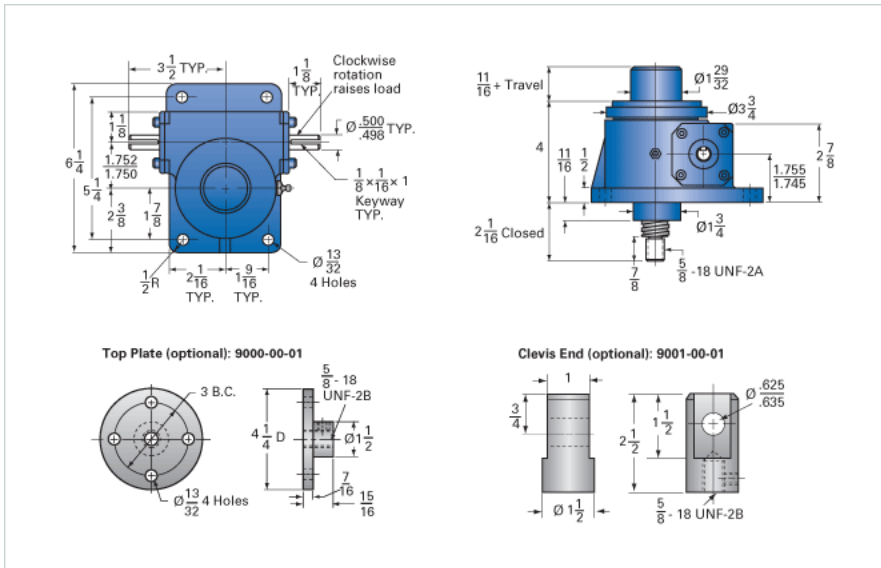

ActionJac 2.5AB-MSJ-I 24:1

Call 800-321-7800 or visit us online at www.nookindustries.com to configure and order your ActionJac 2.5AB-MSJ-I 24:1 today!

Details

Capacity [Ton]	2.5
Gear Ratio	24:1
Turns of Worm per Inch Travel	96
Torque to Raise 1 lb. [in-lb]	0.0106
Lifting Screw Diameter [in]	1.00
Screw Lead [in]	0.250
Root Diameter [in]	0.698
Tare Drag Torque [in-lb]	5

Performance Specifications

Maximum Allowable Input [hp]	0.50
Maximum Input Torque [in-lb]	53
Maximum Worm Speed at Rated Load [rpm]	594
Maximum Load at 1750 RPM [lb]	1699
Starting Torque	2 x Running Torque