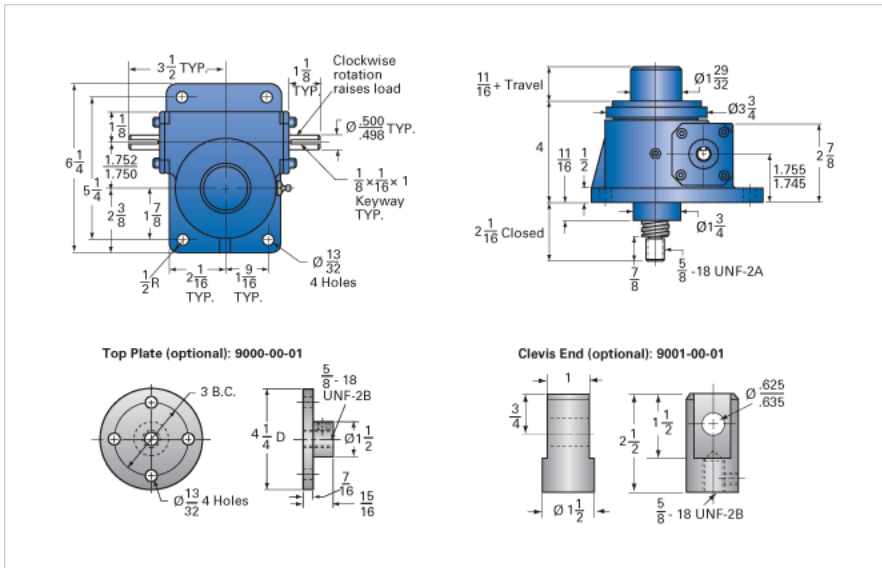

ActionJac 2.5AB-MSJ-I 24:1

Call 800-321-7800 or visit us online at www.nookindustries.com to configure and order your ActionJac 2.5AB-MSJ-I 24:1 today!

Details

Capacity [Ton]	2.5
Gear Ratio	24:1
Turns of Worm per Inch Travel	96
Torque to Raise 1 lb. [in-lb]	0.0106
Lifting Screw Diameter [in]	1.00
Screw Lead [in]	0.250
Root Diameter [in]	0.698
Tare Drag Torque [in-lb]	5

Performance Specifications

Maximum Allowable Input [hp]	0.50
Maximum Input Torque [in-lb]	53
Maximum Worm Speed at Rated Load [rpm]	594
Maximum Load at 1750 RPM [lb]	1699
Starting Torque	2 x Running Torque

Weight

Base 0 Travel [lb]	17
Per Inch of Travel [lb]	0.45
Grease [lb]	0.5