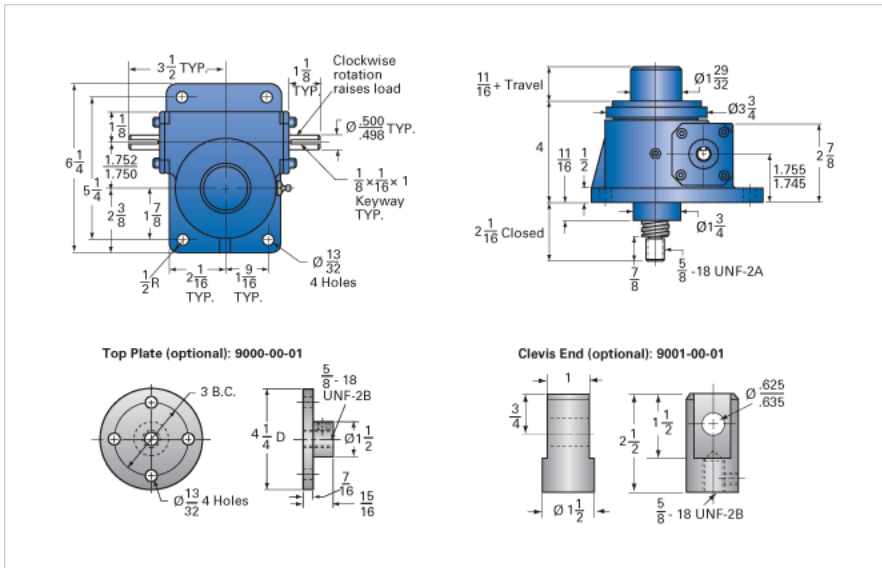

ActionJac 2.5AB-MSJ-I 12:1

Call 800-321-7800 or visit us online at www.nookindustries.com to configure and order your ActionJac 2.5AB-MSJ-I 12:1 today!

Details

Capacity [Ton]	2.5
Gear Ratio	12:1
Turns of Worm per Inch Travel	48
Torque to Raise 1 lb. [in-lb]	0.0148
Lifting Screw Diameter [in]	1.00
Screw Lead [in]	0.250
Root Diameter [in]	0.698
Tare Drag Torque [in-lb]	5

Performance Specifications

Maximum Allowable Input [hp]	1.50
Maximum Input Torque [in-lb]	74
Maximum Worm Speed at Rated Load [rpm]	1277
Maximum Load at 1750 RPM [lb]	3650
Starting Torque	2 x Running Torque

Weight

Base 0 Travel [lb]	17
Per Inch of Travel [lb]	0.45
Grease [lb]	0.5