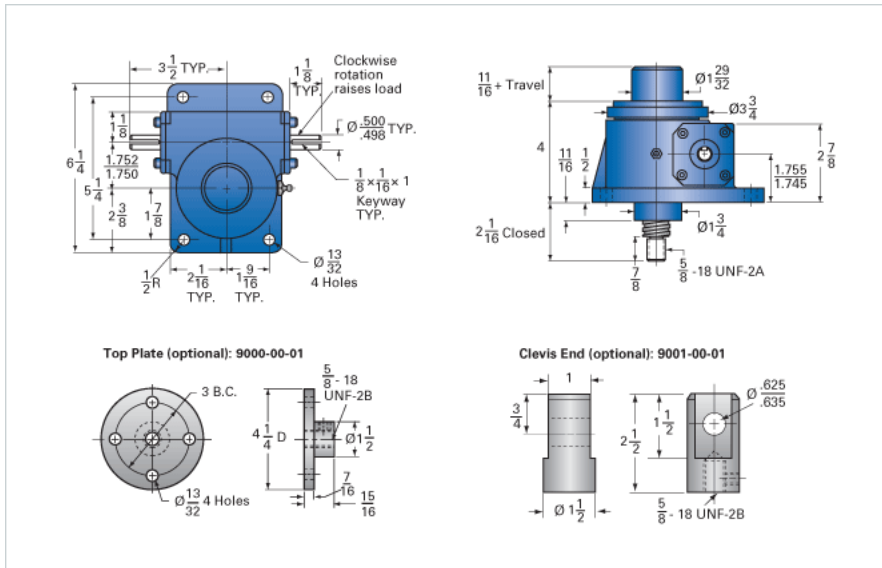

ActionJac 2.5AB-MSJ-I 12:1

Call 800-321-7800 or visit us online at www.nookindustries.com to configure and order your ActionJac 2.5AB-MSJ-I 12:1 today!

Details

Capacity [Ton]	2.5
Gear Ratio	12:1
Turns of Worm per Inch Travel	48
Torque to Raise 1 lb. [in-lb]	0.0148
Lifting Screw Diameter [in]	1.00
Screw Lead [in]	0.250
Root Diameter [in]	0.698
Tare Drag Torque [in-lb]	5

Performance Specifications

Maximum Allowable Input [hp]	1.50
Maximum Input Torque [in-lb]	74
Maximum Worm Speed at Rated Load [rpm]	1277
Maximum Load at 1750 RPM [lb]	3650
Starting Torque	2 x Running Torque