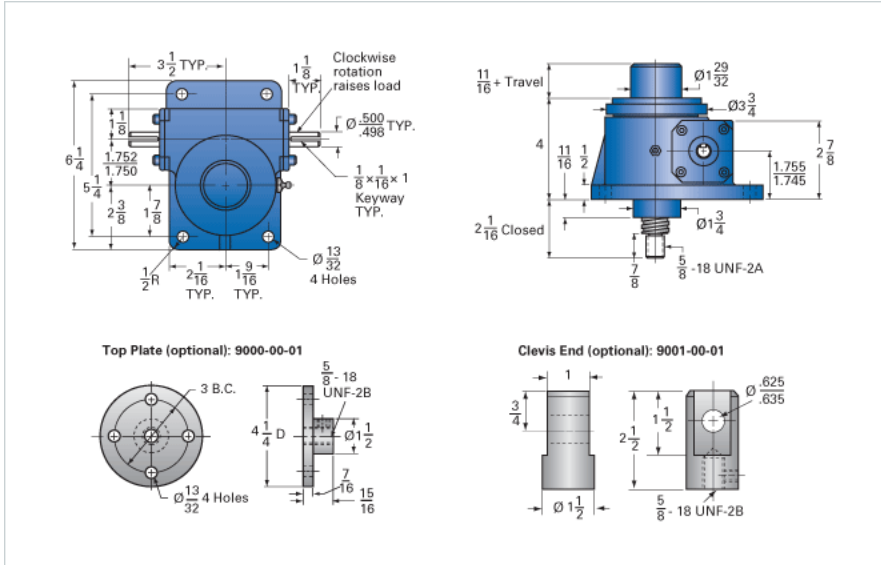

ActionJac 2.5AB-MSJ-I 12:1

Call 800-321-7800 or visit us online at www.nookindustries.com to configure and order your ActionJac 2.5AB-MSJ-I 12:1 today!

Details

Capacity [Ton]	2.5
Gear Ratio	12:1
Turns of Worm per Inch Travel	48
Torque to Raise 1 lb. [in-lb]	0.0148
Lifting Screw Diameter [in]	1.00
Screw Lead [in]	0.250
Root Diameter [in]	0.698
Tare Drag Torque [in-lb]	5

Performance Specifications

Maximum Allowable Input [hp]	1.50
Maximum Input Torque [in-lb]	74
Maximum Worm Speed at Rated Load [rpm]	1277
Maximum Load at 1750 RPM [lb]	3650
Starting Torque	2 x Running Torque