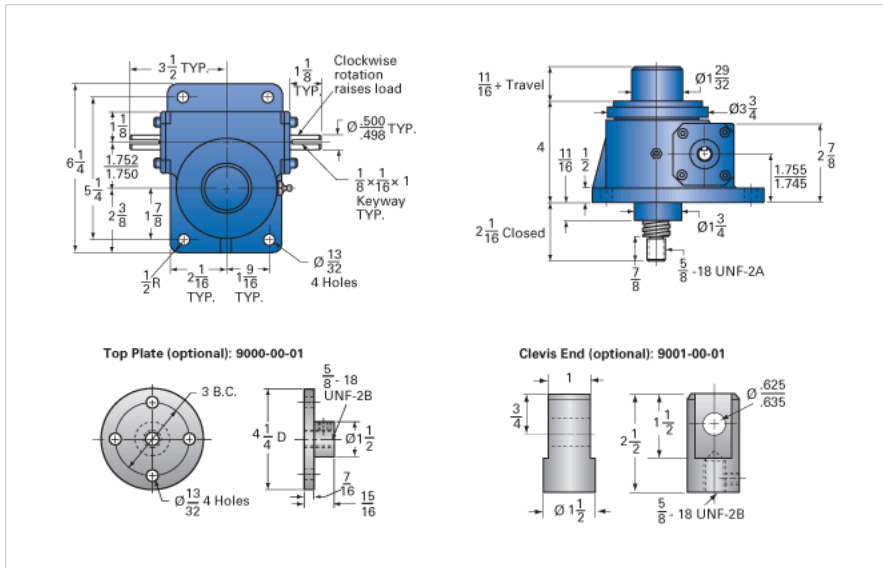

ActionJac 2.5AB-MSJ-I 6:1

Call 800-321-7800 or visit us online at www.nookindustries.com to configure and order your ActionJac 2.5AB-MSJ-I 6:1 today!

Details

Capacity [Ton]	2.5
Gear Ratio	6:1
Turns of Worm per Inch Travel	24
Torque to Raise 1 lb. [in-lb]	0.0252
Lifting Screw Diameter [in]	1.00
Screw Lead [in]	0.250
Root Diameter [in]	0.698
Tare Drag Torque [in-lb]	5

Performance Specifications

Maximum Allowable Input [hp]	2.00
Maximum Input Torque [in-lb]	126
Maximum Worm Speed at Rated Load [rpm]	1000
Maximum Load at 1750 RPM [lb]	2858
Starting Torque	2 x Running Torque