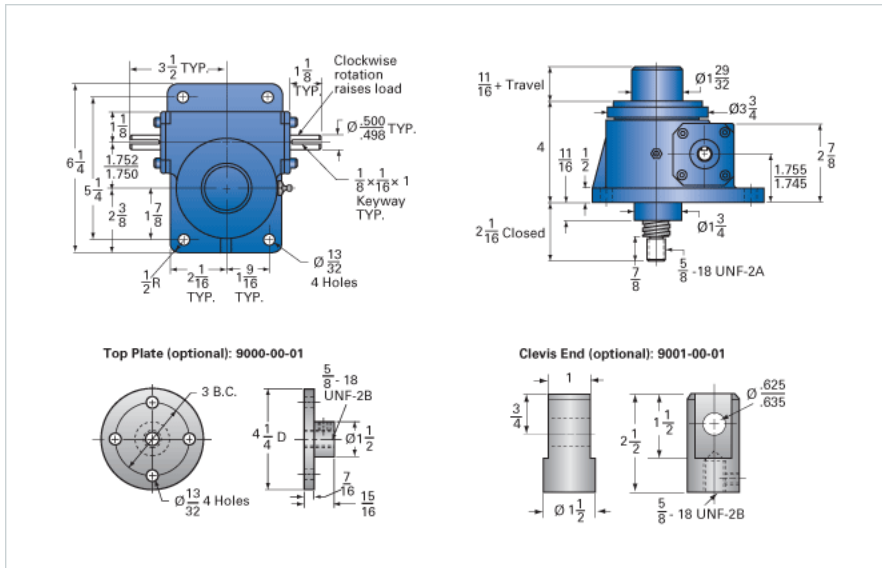

ActionJac 2.5AB-MSJ-I 6:1

Call 800-321-7800 or visit us online at www.nookindustries.com to configure and order your ActionJac 2.5AB-MSJ-I 6:1 today!

Details

Capacity [Ton]	2.5
Gear Ratio	6:1
Turns of Worm per Inch Travel	24
Torque to Raise 1 lb. [in-lb]	0.0252
Lifting Screw Diameter [in]	1.00
Screw Lead [in]	0.250
Root Diameter [in]	0.698
Tare Drag Torque [in-lb]	5

Performance Specifications

Maximum Allowable Input [hp]	2.00
Maximum Input Torque [in-lb]	126
Maximum Worm Speed at Rated Load [rpm]	1000
Maximum Load at 1750 RPM [lb]	2858
Starting Torque	2 x Running Torque