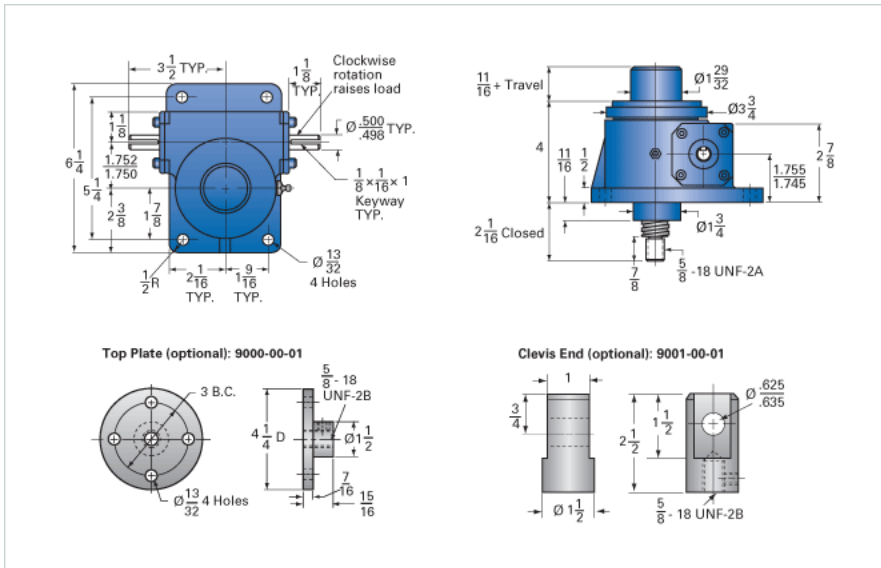

ActionJac 2.5AB-MSJ-I 6:1

Call 800-321-7800 or visit us online at www.nookindustries.com to configure and order your ActionJac 2.5AB-MSJ-I 6:1 today!

Details

Capacity [Ton]	2.5
Gear Ratio	6:1
Turns of Worm per Inch Travel	24
Torque to Raise 1 lb. [in-lb]	0.0252
Lifting Screw Diameter [in]	1.00
Screw Lead [in]	0.250
Root Diameter [in]	0.698
Tare Drag Torque [in-lb]	5

Performance Specifications

Maximum Allowable Input [hp]	2.00
Maximum Input Torque [in-lb]	126
Maximum Worm Speed at Rated Load [rpm]	1000
Maximum Load at 1750 RPM [lb]	2858
Starting Torque	2 x Running Torque