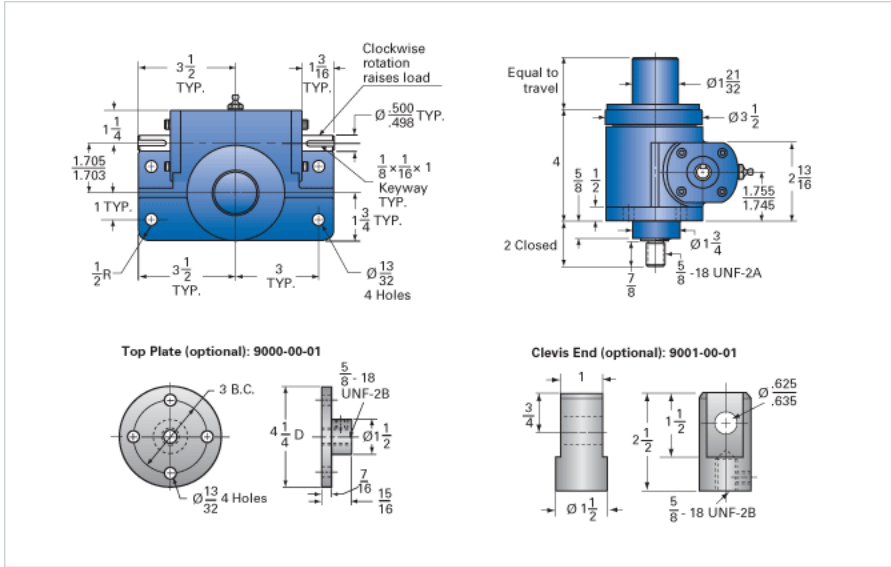

ActionJac 2AB-MSJ-I 24:1

Call 800-321-7800 or visit us online at www.nookindustries.com to configure and order your ActionJac 2AB-MSJ-I 24:1 today!

Details

Capacity [Ton]	2
Gear Ratio	24:1
Turns of Worm per Inch Travel	96
Torque to Raise 1 lb. [in-lb]	0.0105
Lifting Screw Diameter [in]	1.00
Screw Lead [in]	0.250
Root Diameter [in]	0.698
Tare Drag Torque [in-lb]	4

Performance Specifications

Maximum Allowable Input [hp]	0.50
Maximum Input Torque [in-lb]	42
Maximum Worm Speed at Rated Load [rpm]	750
Maximum Load at 1750 RPM [lb]	1715
Starting Torque	2 x Running Torque