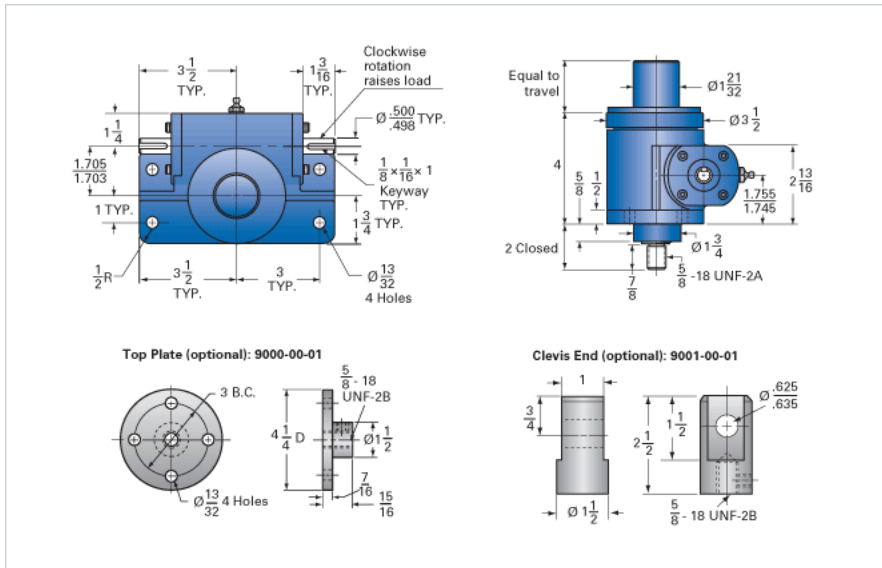

ActionJac 2AB-MSJ-I 24:1

Call 800-321-7800 or visit us online at www.nookindustries.com to configure and order your ActionJac 2AB-MSJ-I 24:1 today!

Details

Capacity [Ton]	2
Gear Ratio	24:1
Turns of Worm per Inch Travel	96
Torque to Raise 1 lb. [in-lb]	0.0105
Lifting Screw Diameter [in]	1.00
Screw Lead [in]	0.250
Root Diameter [in]	0.698
Tare Drag Torque [in-lb]	4

Performance Specifications

Maximum Allowable Input [hp]	0.50
Maximum Input Torque [in-lb]	42
Maximum Worm Speed at Rated Load [rpm]	750
Maximum Load at 1750 RPM [lb]	1715
Starting Torque	2 x Running Torque