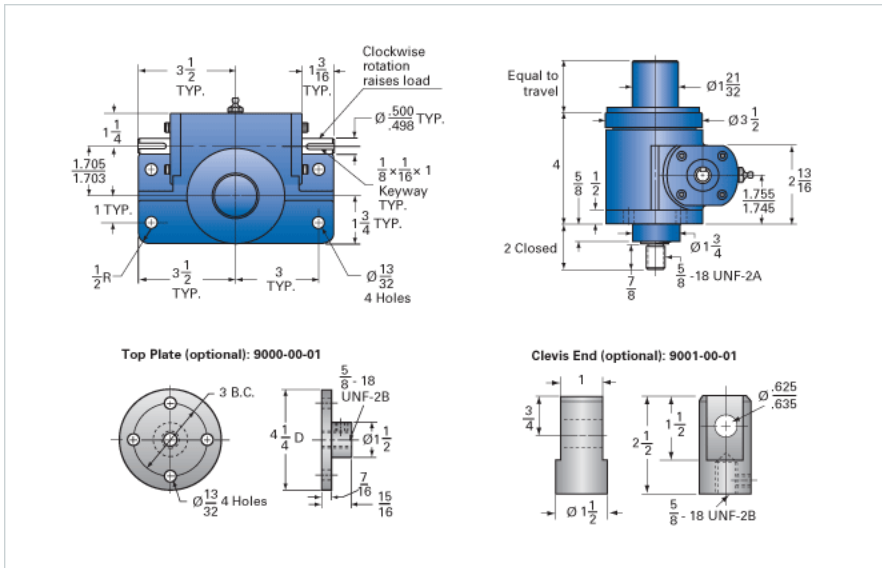

ActionJac 2AB-MSJ-I 24:1

Call 800-321-7800 or visit us online at www.nookindustries.com to configure and order your ActionJac 2AB-MSJ-I 24:1 today!

Details

Capacity [Ton]	2
Gear Ratio	24:1
Turns of Worm per Inch Travel	96
Torque to Raise 1 lb. [in-lb]	0.0105
Lifting Screw Diameter [in]	1.00
Screw Lead [in]	0.250
Root Diameter [in]	0.698
Tare Drag Torque [in-lb]	4

Performance Specifications

Maximum Allowable Input [hp]	0.50
Maximum Input Torque [in-lb]	42
Maximum Worm Speed at Rated Load [rpm]	750
Maximum Load at 1750 RPM [lb]	1715
Starting Torque	2 x Running Torque