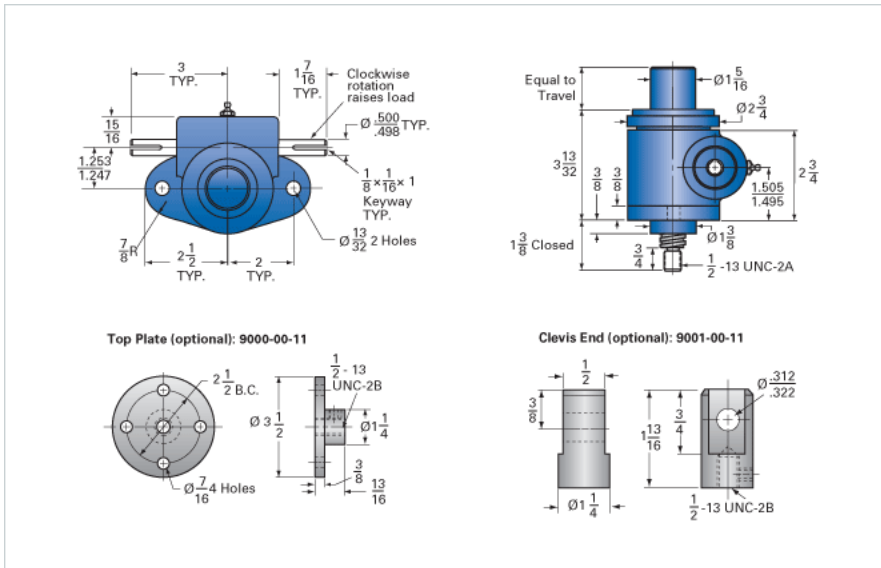

### Details

Capacity [Ton]	1
Gear Ratio	20:1
Turns of Worm per Inch Travel	100
Torque to Raise 1 lb. [in-lb]	0.0105
Lifting Screw Diameter [in]	0.75
Screw Lead [in]	0.200
Root Diameter [in]	0.502
Tare Drag Torque [in-lb]	3

### Performance Specifications

Maximum Allowable Input [hp]	0.25
Maximum Input Torque [in-lb]	21
Maximum Worm Speed at Rated Load [rpm]	750
Maximum Load at 1750 RPM [lb]	857
Starting Torque	2 x Running Torque