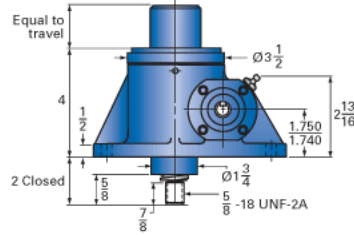

ActionJac 2RAB-MSJ-I 24:1

Call 800-321-7800 or visit us online at www.nookindustries.com to configure and order your ActionJac 2RAB-MSJ-I 24:1 today!

Top Plate (optional): 9000-00-01

Clevis End (optional): 9001-00-01

Details

Capacity [Ton]	2
Gear Ratio	24:1
Turns of Worm per Inch Travel	96
Torque to Raise 1 lb. [in-lb]	0.0105
Lifting Screw Diameter [in]	1.00
Screw Lead [in]	0.250
Root Diameter [in]	0.698
Tare Drag Torque [in-lb]	4