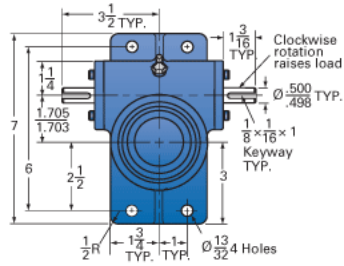

ActionJac 2RAB-MSJ-I 24:1

Call 800-321-7800 or visit us online at www.nookindustries.com to configure and order your ActionJac 2RAB-MSJ-I 24:1 today!

Top Plate (optional): 9000-00-01

Clevis End (optional): 9001-00-01

Details

Capacity [Ton]	2
Gear Ratio	24:1
Turns of Worm per Inch Travel	96
Torque to Raise 1 lb. [in-lb]	0.0105
Lifting Screw Diameter [in]	1.00
Screw Lead [in]	0.250
Root Diameter [in]	0.698
Tare Drag Torque [in-lb]	4

Performance Specifications

Maximum Allowable Input [hp]	0.50
Maximum Input Torque [in-lb]	42
Maximum Worm Speed at Rated Load [rpm]	750
Maximum Load at 1750 RPM [lb]	1715
Starting Torque	2 x Running Torque