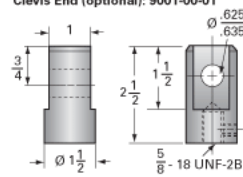

ActionJac 2RAB-MSJ-I 24:1

Call 800-321-7800 or visit us online at www.nookindustries.com to configure and order your ActionJac 2RAB-MSJ-I 24:1 today!

Top Plate (optional): 9000-00-01

Clevis End (optional): 9001-00-01

Details

Capacity [Ton]	2
Gear Ratio	24:1
Turns of Worm per Inch Travel	96
Torque to Raise 1 lb. [in-lb]	0.0105
Lifting Screw Diameter [in]	1.00
Screw Lead [in]	0.250
Root Diameter [in]	0.698
Tare Drag Torque [in-lb]	4

Performance Specifications

Maximum Allowable Input [hp]	0.50
Maximum Input Torque [in-lb]	42
Maximum Worm Speed at Rated Load [rpm]	750
Maximum Load at 1750 RPM [lb]	1715
Starting Torque	2 x Running Torque