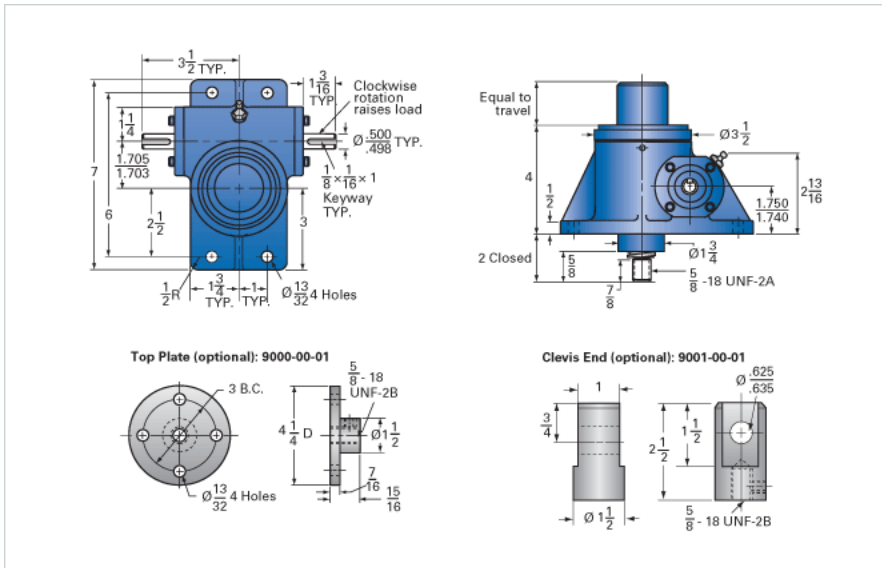

### Details

Capacity [Ton]	2
Gear Ratio	24:1
Turns of Worm per Inch Travel	96
Torque to Raise 1 lb. [in-lb]	0.0105
Lifting Screw Diameter [in]	1.00
Screw Lead [in]	0.250
Root Diameter [in]	0.698
Tare Drag Torque [in-lb]	4

### Performance Specifications

Maximum Allowable Input [hp]	0.50
Maximum Input Torque [in-lb]	42
Maximum Worm Speed at Rated Load [rpm]	750
Maximum Load at 1750 RPM [lb]	1715
Starting Torque	2 x Running Torque