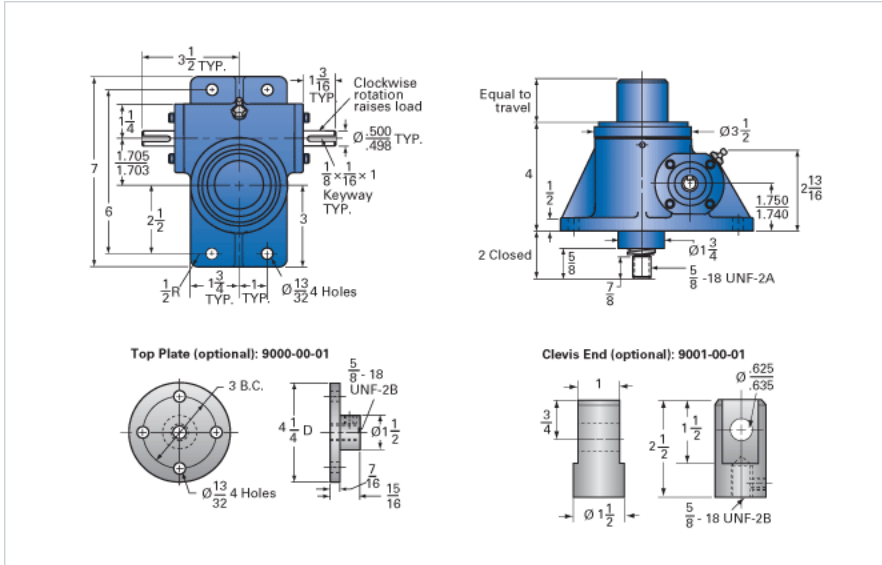

ActionJac 2RAB-MSJ-I 24:1

Call 800-321-7800 or visit us online at www.nookindustries.com to configure and order your ActionJac 2RAB-MSJ-I 24:1 today!

Details

Capacity [Ton]	2
Gear Ratio	24:1
Turns of Worm per Inch Travel	96
Torque to Raise 1 lb. [in-lb]	0.0105
Lifting Screw Diameter [in]	1.00
Screw Lead [in]	0.250
Root Diameter [in]	0.698
Tare Drag Torque [in-lb]	4

Performance Specifications

Maximum Allowable Input [hp]	0.50
Maximum Input Torque [in-lb]	42
Maximum Worm Speed at Rated Load [rpm]	750
Maximum Load at 1750 RPM [lb]	1715
Starting Torque	2 x Running Torque