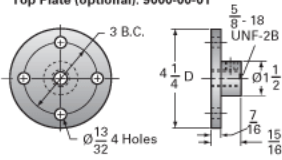

ActionJac 2RAB-MSJ-I 24:1

Call 800-321-7800 or visit us online at www.nookindustries.com to configure and order your ActionJac 2RAB-MSJ-I 24:1 today!

Top Plate (optional): 9000-00-01

Clevis End (optional): 9001-00-01

Details

Capacity [Ton]	2
Gear Ratio	24:1
Turns of Worm per Inch Travel	96
Torque to Raise 1 lb. [in-lb]	0.0105
Lifting Screw Diameter [in]	1.00
Screw Lead [in]	0.250
Root Diameter [in]	0.698
Tare Drag Torque [in-lb]	4

Performance Specifications

Maximum Allowable Input [hp]	0.50
Maximum Input Torque [in-lb]	42
Maximum Worm Speed at Rated Load [rpm]	750
Maximum Load at 1750 RPM [lb]	1715
Starting Torque	2 x Running Torque